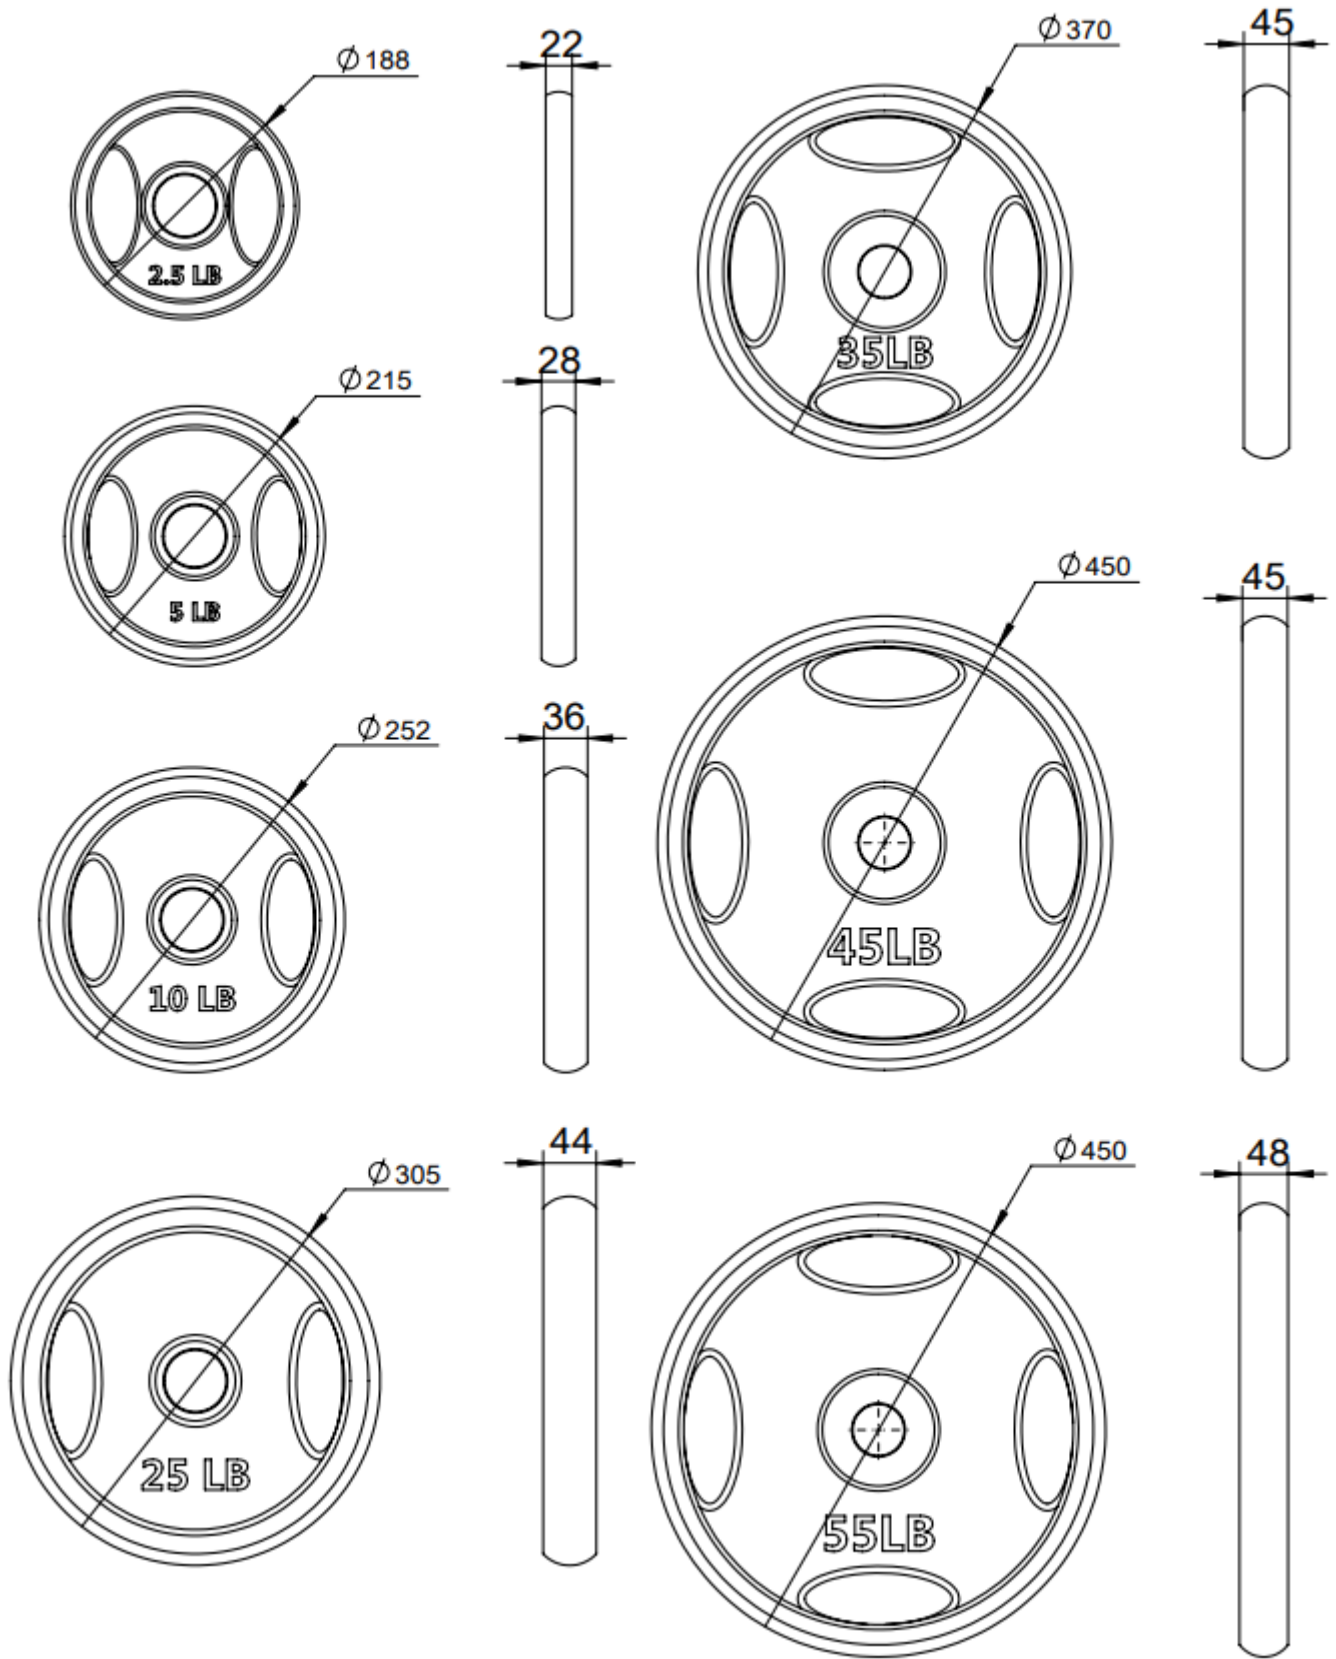

# LB GRIP PLATES

---

**GPLATESET245, GPLATE2.5, GPLATE5, GPLATE10, GPLATE25,  
GPLATE35, GPLATE45, GPLATE55**

**430287, 430268, 430269, 430270, 430271, 430272, 430273, 430274**

PARTS DIAGRAM / EXPLODED VIEW

## PARTS LIST

---

<b>KEY</b>	<b>DESCRIPTION</b>	<b>QTY</b>
(1)	245 LB SET GRIP PLATES	12
(2)	2.5 LB PAIR GRIP PLATES	2
(3)	5 LB PAIR GRIP PLATES	2
(4)	10 LB PAIR GRIP PLATES	2
(5)	25 LB PAIR GRIP PLATES	2
(6)	35 LB SINGLE GRIP PLATE	1
(7)	45 LB SINGLE GRIP PLATE	1
(8)	55 LB SINGLE GRIP PLATE	1