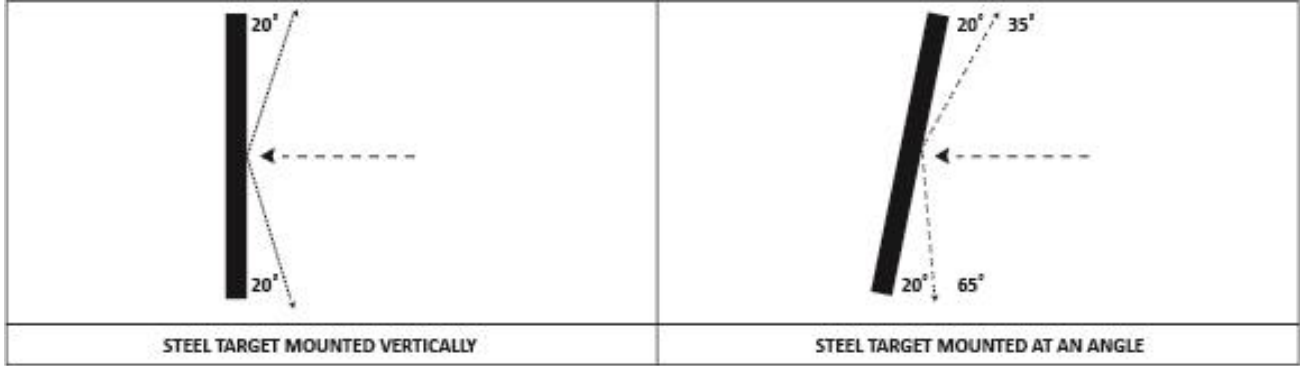

50 YARDS

- Shotgun with standard velocity slug

100 YARDS

- .30 to 30

150 YARDS

- .308

SUGGESTED HANGING METHOD:

- Hang the Titan shooting target at an angle like the target shown in the below diagram. This will reduce harmful ricochet.

IMPORTANT PRODUCT INFORMATION

SAFEST USE:

For safest use of the Titan shooting target, stand in front of the target with a minimum of the suggested shooting distance for your caliber between the Titan shooting target and yourself, then aim directly at the center of the target.