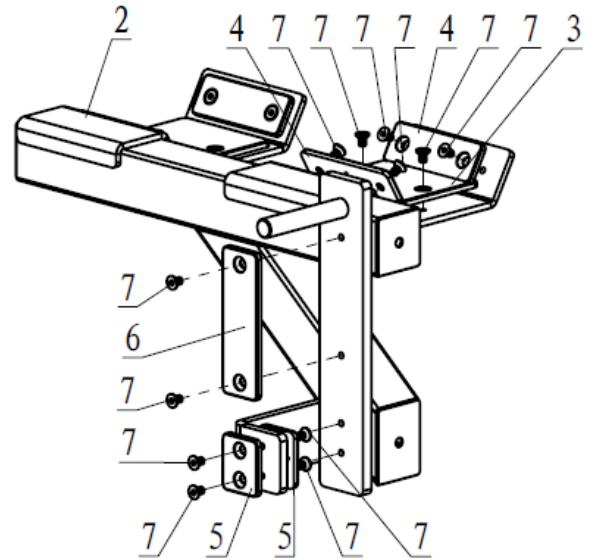

T-3 SERIES DUMBBELL HOLDERS

DBHKDR_T3

401341

Operator's Manual

Read the Operator's Manual entirely. When you see this symbol, the subsequent instructions and warnings are serious follow without exception. Your life and the lives of others depend on it!

PARTS DIAGRAM / EXPLODED VIEW

KEY	BOX	DESCRIPTION	QTY	KEY	BOX	DESCRIPTION	QTY
(1)	1	LEFT DUMBBELL STAND	1	(5)	1	FRONT PLASTIC PLATE 48*40*5	4
(2)	1	RIGHT DUMBBELL STAND	1	(6)	1	BIG PLASTIC PLATE 125*40*5	2
(3)	1	PLASTIC PLATE 100*100*5	4	(7)	1	SCREW M6*10	36
(4)	1	PLASTIC PLATE 100*35*5	8				

ASSEMBLY INSTRUCTIONS

STEP 1

Install the Weight Plate Bar Holder to the proper position of the T3 Power Rack as required.

ACKNOWLEDGEMENT OF RISK AND RELEASE OF LIABILITY

The use of any equipment, including this one, involves the potential risk of injury. Apart from any warranty claim that might be presented for a claimed defect in material or workmanship of the product, you accept and assume full responsibility for any and all injuries, damages (both economic and non-economic), and losses of any type, which may occur, and you fully and forever release and discharge Titan, its insurers, employees, officers, directors, associates, and agents from any and all claims, demands, damages, rights of action, or causes of action, present or future, whether the same be known or unknown, anticipated, or unanticipated, resulting from or arising out of the use of said equipment.