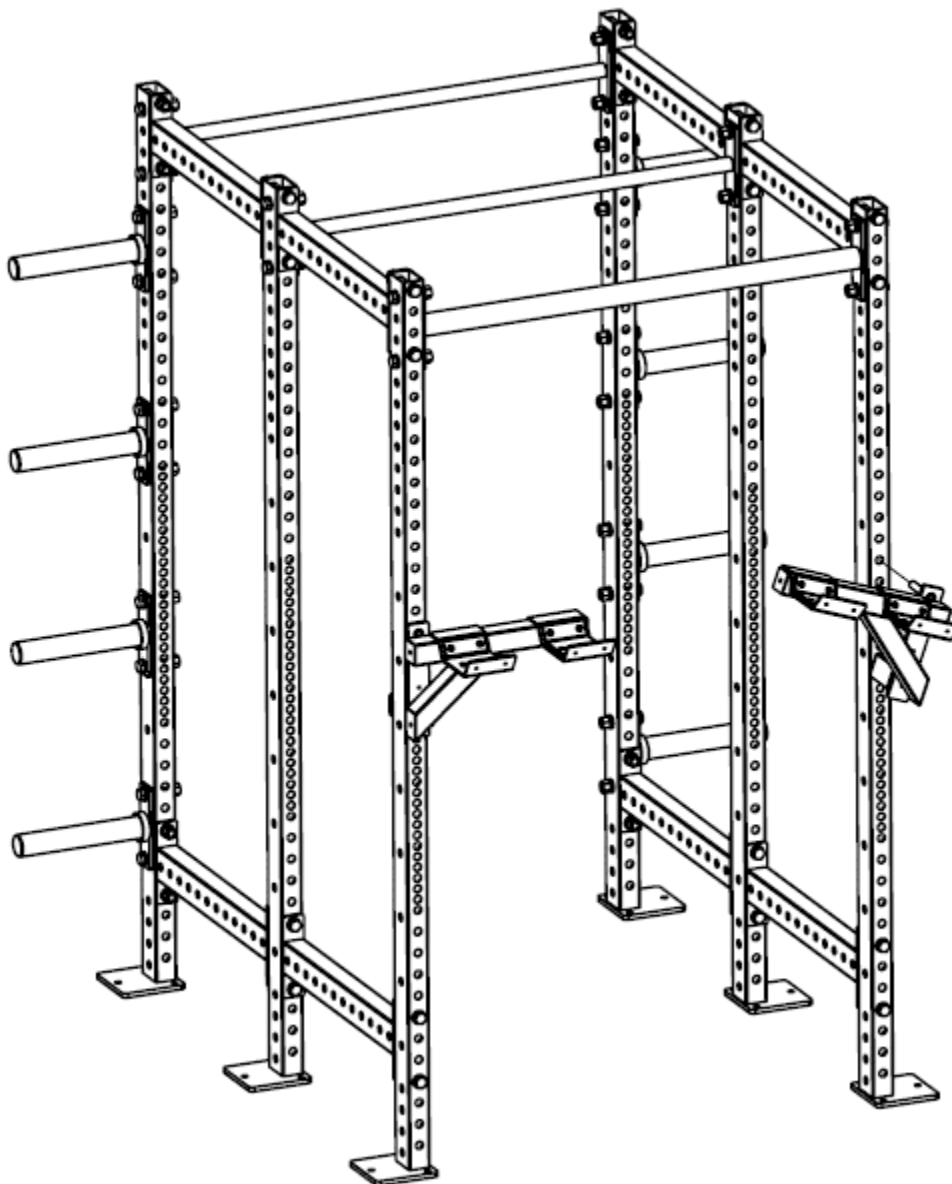

T-3 SERIES DUMBBELL HOLDERS

DBHKDR_T3

401341

Operator's Manual

Read the Operator's Manual entirely. When you see this symbol, the subsequent instructions and warnings are serious follow without exception. Your life and the lives of others depend on it!

PARTS DIAGRAM / EXPLODED VIEW

KEY	BOX	DESCRIPTION	QTY	KEY	BOX	DESCRIPTION	QTY
(1)	1	LEFT DUMBBELL STAND	1	(5)	1	FRONT PLASTIC PLATE 48*40*5	4
(2)	1	RIGHT DUMBBELL STAND	1	(6)	1	BIG PLASTIC PLATE 125*40*5	2
(3)	1	PLASTIC PLATE 100*100*5	4	(7)	1	SCREW M6*10	36
(4)	1	PLASTIC PLATE 100*35*5	8				

ASSEMBLY INSTRUCTIONS

STEP 1

Install the Weight Plate Bar Holder to the proper position of the T3 Power Rack as required.

ACKNOWLEDGEMENT OF RISK AND RELEASE OF LIABILITY

The use of any equipment, including this one, involves the potential risk of injury. Apart from any warranty claim that might be presented for a claimed defect in material or workmanship of the product, you accept and assume full responsibility for any and all injuries, damages (both economic and non-economic), and losses of any type, which may occur, and you fully and forever release and discharge Titan, its insurers, employees, officers, directors, associates, and agents from any and all claims, demands, damages, rights of action, or causes of action, present or future, whether the same be known or unknown, anticipated, or unanticipated, resulting from or arising out of the use of said equipment.