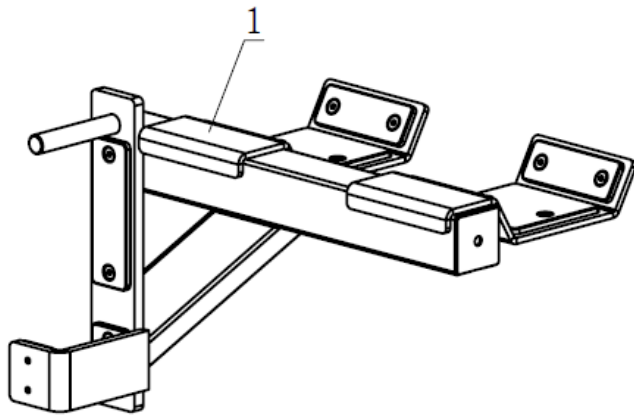

T-3 SERIES DUMBBELL HOLDERS

DBHKDR_T3

401341

Operator's Manual

Read the Operator's Manual entirely. When you see this symbol, the subsequent instructions and warnings are serious follow without exception. Your life and the lives of others depend on it!

PARTS DIAGRAM / EXPLODED VIEW

KEY	BOX	DESCRIPTION	QTY	KEY	BOX	DESCRIPTION	QTY
(1)	1	LEFT DUMBBELL STAND	1	(5)	1	FRONT PLASTIC PLATE 48*40*5	4
(2)	1	RIGHT DUMBBELL STAND	1	(6)	1	BIG PLASTIC PLATE 125*40*5	2
(3)	1	PLASTIC PLATE 100*100*5	4	(7)	1	SCREW M6*10	36
(4)	1	PLASTIC PLATE 100*35*5	8				

ASSEMBLY INSTRUCTIONS

STEP 1

Install the Weight Plate Bar Holder to the proper position of the T3 Power Rack as required.

ACKNOWLEDGEMENT OF RISK AND RELEASE OF LIABILITY

The use of any equipment, including this one, involves the potential risk of injury. Apart from any warranty claim that might be presented for a claimed defect in material or workmanship of the product, you accept and assume full responsibility for any and all injuries, damages (both economic and non-economic), and losses of any type, which may occur, and you fully and forever release and discharge Titan, its insurers, employees, officers, directors, associates, and agents from any and all claims, demands, damages, rights of action, or causes of action, present or future, whether the same be known or unknown, anticipated, or unanticipated, resulting from or arising out of the use of said equipment.