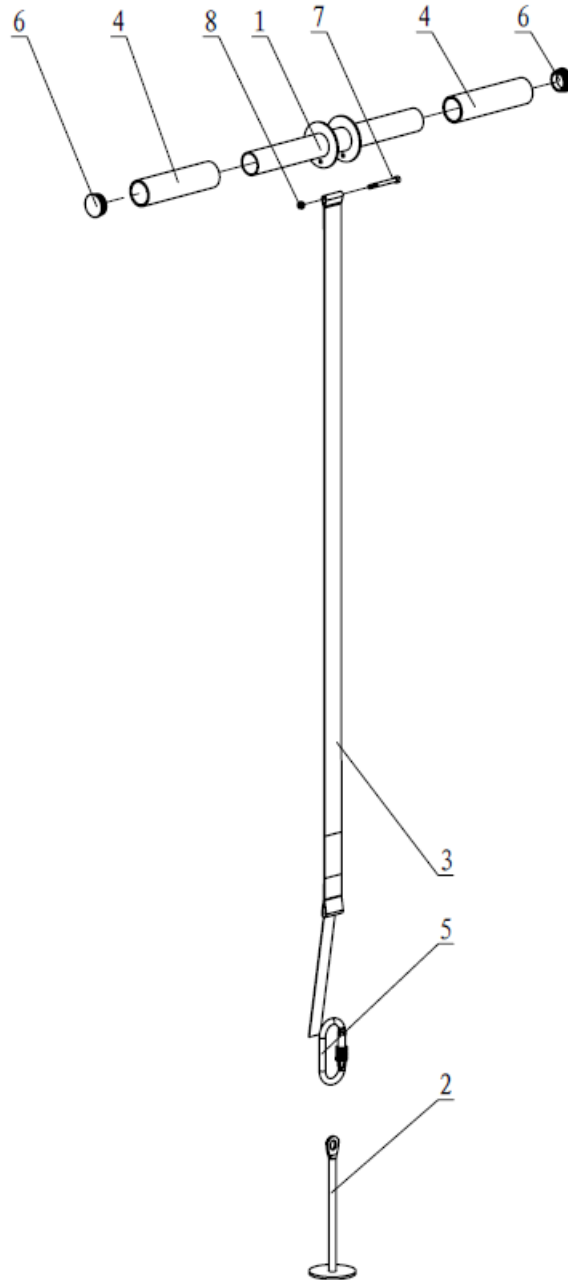

WRIST ROLLER

WRLLR

401481

Operator's Manual

Read the Operator's Manual entirely. When you see this symbol, the subsequent instructions and warnings are serious follow without exception. Your life and the lives of others depend on it!

PARTS DIAGRAM / EXPLODED VIEW

KEY	DESCRIPTION	QTY	KEY	DESCRIPTION	QTY
(1)	ROTATION FRAME	1	(5)	SAFETY HOOK	1
(2)	PULL ROD	1	(6)	END CAP $\Phi 38*2$	2
(3)	STRAP	1	(7)	HEX BOLT M6*60	1
(4)	FOAM	2	(8)	NUT M6	1