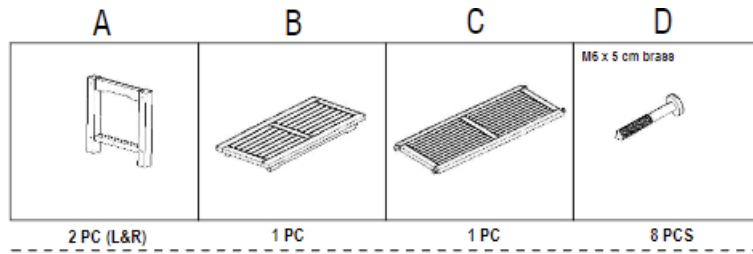

PARTS DIAGRAM / EXPLODED VIEW