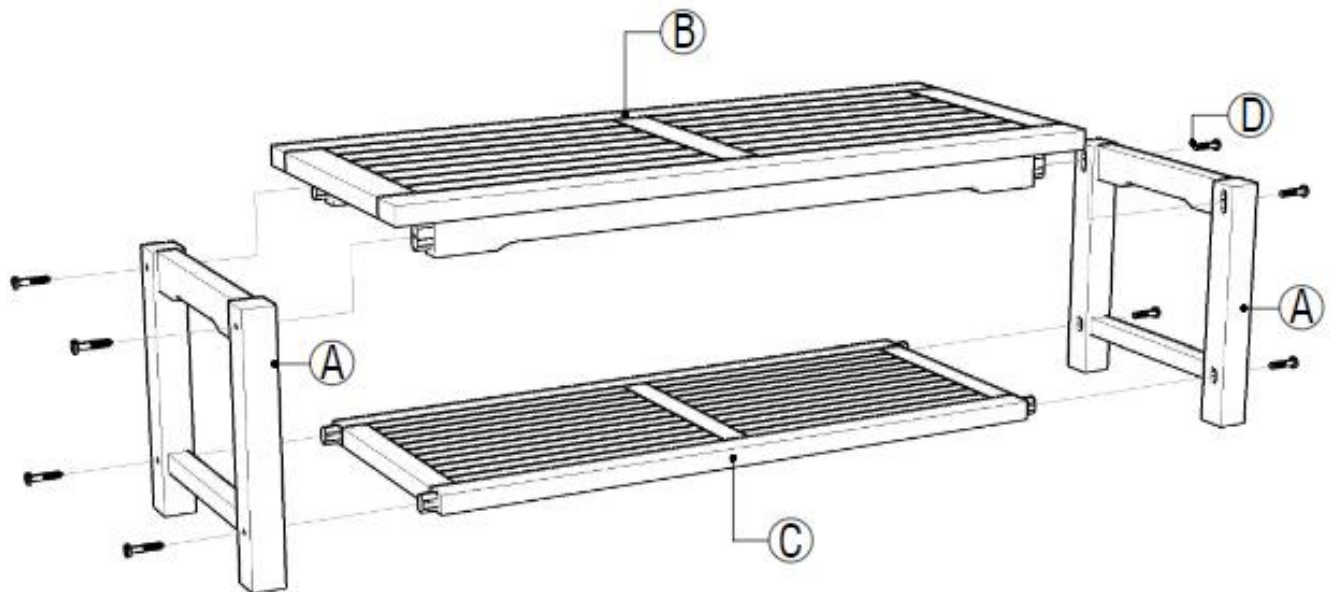

ASSEMBLY INSTRUCTIONS