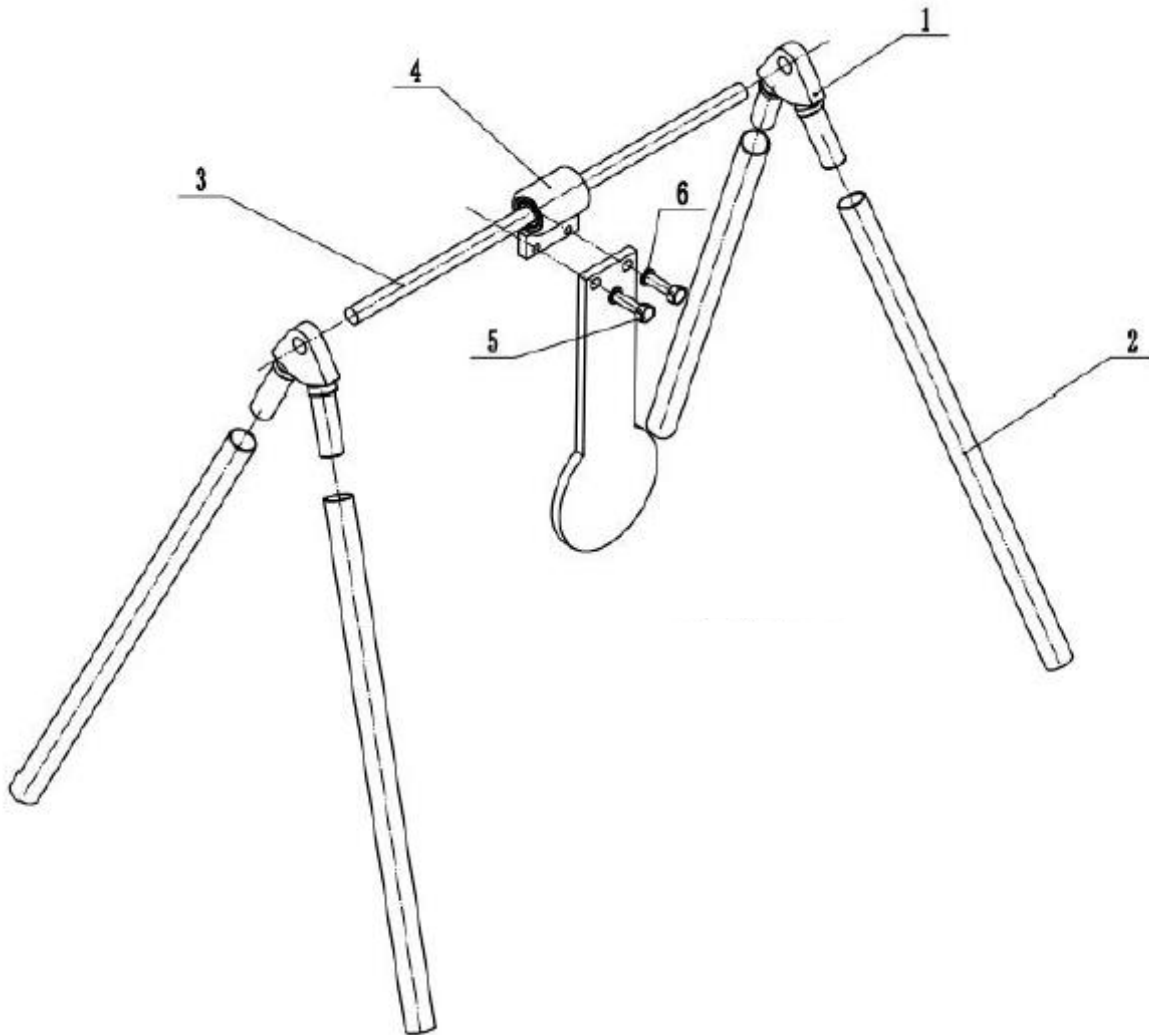

SPINNING TARGET SYSTEM

TRTSTND, TRTSTND-SPNTGT612, TRTSTND-SPNTGT812,
TRTSTND-SPNTGT638, TRTSTND-SPNTGT838
899219, 899239, 899240, 899241, 899242

TITAN
GREAT OUTDOORS

Operator's Manual

Read the Operator's Manual entirely. When you see this symbol, the subsequent instructions and warnings are serious follow without exception. Your life and the lives of others depend on it!

PARTS DIAGRAM / EXPLODED VIEW

KEY	BOX	DESCRIPTION	QTY
(1)	1	ASSEMBLY	1
(2)	1	ROUND TUBE	1
(3)	1	SWING BAR	1
(4)	1	SWING BRACKET	1
(5)	1	M12*30	1
(6)	1	PLAIN WASHER	1

ASSEMBLY INSTRUCTIONS

- Some assembly required.
- Target NOT included with the stand, sold separate.

OPTIONAL SHOOTING TARGETS

KEY	BOX	DESCRIPTION	QTY
(1)	1	6" SPINNING TARGET 1/2" THICKNESS	1
(2)	1	8" SPINNING TARGET 1/2" THICKNESS	1
(3)	1	6" SPINNING TARGET 3/8" THICKNESS	1
(4)	1	8" SPINNING TARGET 3/8" THICKNESS	1

50 YARDS

- Shotgun with standard velocity slug

100 YARDS

- .30 to 30

150 YARDS

- .308

SUGGESTED HANGING METHOD:

- Hang the Titan shooting target at an angle like the target shown in the below diagram. This will reduce harmful ricochet.