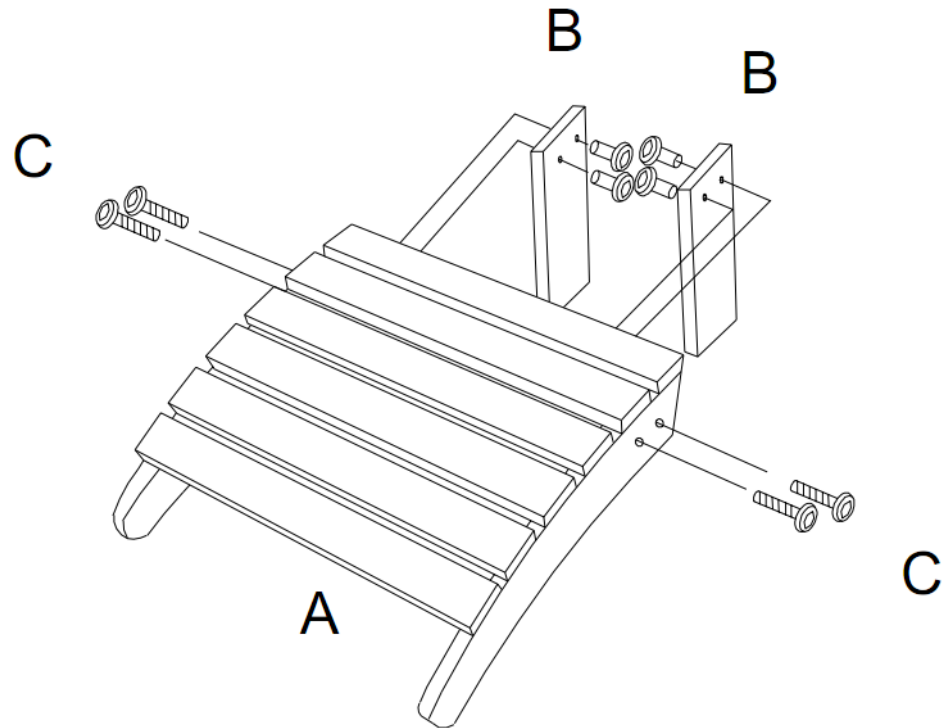

**PARTS DIAGRAM / EXPLODED VIEW**

---

A (1)

B (2)

6X35mm

C (4)

D (2)

COUNT	KEY	DESCRIPTION	QTY
(1)	A	OTTOMAN	1
(2)	B	LEG	2
(3)	C	6X35MM FURNITURE BOLT SET	4
(4)	D	25X70MM HEX KEY	2

## ASSEMBLY INSTRUCTIONS

---

1. Insert 6x35mm Furniture Bolt Set (C) into pre-drilled holes in Legs (B) and ottoman (A).
2. Fasten bolts with two hex keys (D).