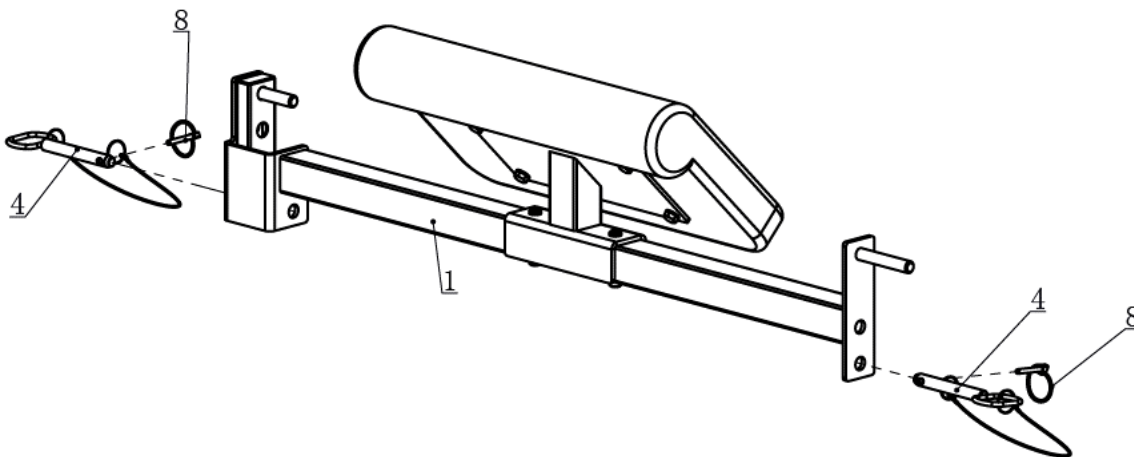

PARTS DIAGRAM / EXPLODED VIEW

KEY	DESCRIPTION	QTY	KEY	DESCRIPTION	QTY
(1)	CONNECTION FRAME	1	(7)	Wire Rope 1 $\Phi 5.5 * \Phi 1.6 * 330$	2
(2)	SUPPORT FRAME	1	(8)	O-Shape Pin	2
(3)	FIXING PLATE	1	(9)	Hex Socket Head Bolt M8*10	1
(4)	PIN 1	2	(10)	Spring Washer $\Phi 8$	1
(5)	CUSHION 560*320*100	1	(11)	Flat Washer $\Phi 11 * \Phi 20 * 2$	4
(6)	PULL RING $\Phi 1.5 * 31$	4	(12)	Hex Bolt M10*25	4

ASSEMBLY INSTRUCTIONS

STEP 1

1. Install the Cushion (5) on the Support Frame (2) using Flat Washer $\Phi 11 * \Phi 20 * 2$ (11), and Hex Bolt M10*25 (12).
2. Fix the Support Frame (2) to Connection Frame (1).

STEP 2

Fix Connection Frame (1) to the Power Rack using Pin (4) and O-Shape Pin (8).

ACKNOWLEDGEMENT OF RISK AND RELEASE OF LIABILITY

The use of any equipment, including this one, involves the potential risk of injury. Apart from any warranty claim that might be presented for a claimed defect in material or workmanship of the product, you accept and assume full responsibility for any and all injuries, damages (both economic and non-economic), and losses of any type, which may occur, and you fully and forever release and discharge Titan, its insurers, employees, officers, directors, associates, and agents from any and all claims, demands, damages, rights of action, or causes of action, present or future, whether the same be known or unknown, anticipated, or unanticipated, resulting from or arising out of the use of said equipment.