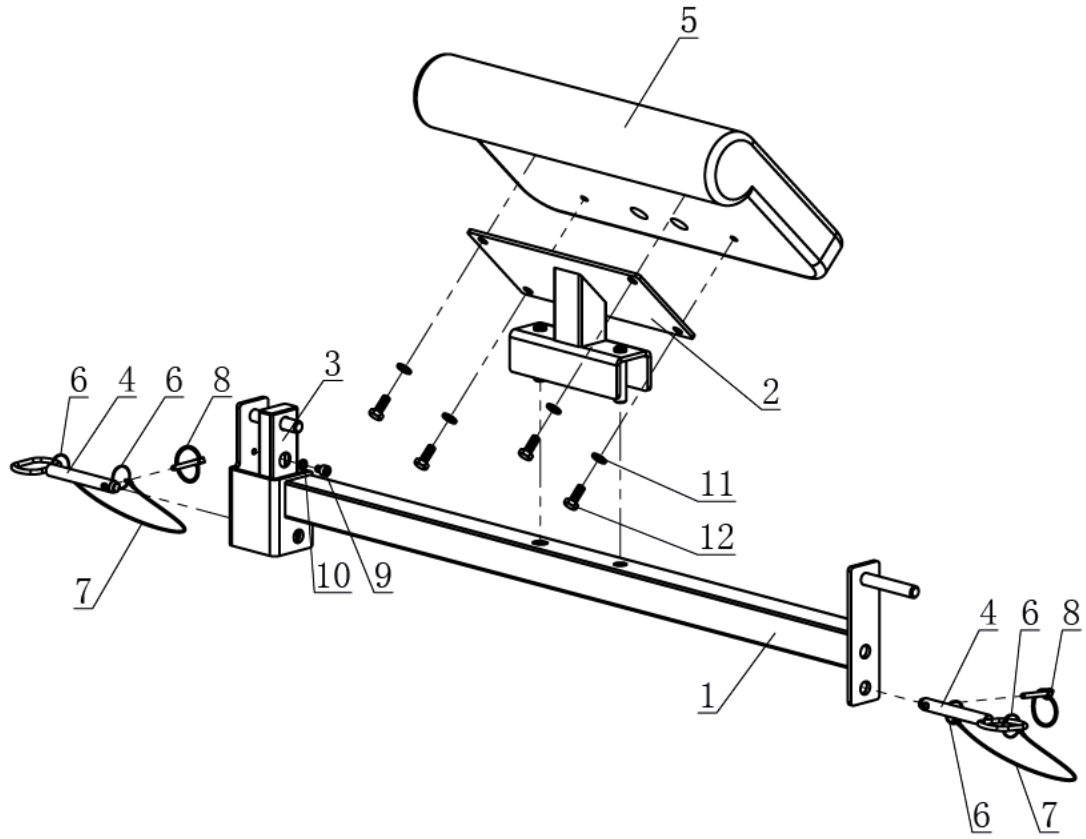

RACK MOUNTED PREACHER CURL

RCKMNPC

400955

Operator's Manual

Read the Operator's Manual entirely. When you see this symbol, the subsequent instructions and warnings are serious follow without exception. Your life and the lives of others depend on it!

PARTS DIAGRAM / EXPLODED VIEW

KEY	DESCRIPTION	QTY	KEY	DESCRIPTION	QTY
(1)	CONNECTION FRAME	1	(7)	Wire Rope 1 $\Phi 5.5 * \Phi 1.6 * 330$	2
(2)	SUPPORT FRAME	1	(8)	O-Shape Pin	2
(3)	FIXING PLATE	1	(9)	Hex Socket Head Bolt M8*10	1
(4)	PIN 1	2	(10)	Spring Washer $\Phi 8$	1
(5)	CUSHION 560*320*100	1	(11)	Flat Washer $\Phi 11 * \Phi 20 * 2$	4
(6)	PULL RING $\Phi 1.5 * 31$	4	(12)	Hex Bolt M10*25	4

ASSEMBLY INSTRUCTIONS

STEP 1

1. Install the Cushion (5) on the Support Frame (2) using Flat Washer $\Phi 11 * \Phi 20 * 2$ (11), and Hex Bolt M10*25 (12).
2. Fix the Support Frame (2) to Connection Frame (1).

STEP 2

Fix Connection Frame (1) to the Power Rack using Pin (4) and O-Shape Pin (8).

ACKNOWLEDGEMENT OF RISK AND RELEASE OF LIABILITY

The use of any equipment, including this one, involves the potential risk of injury. Apart from any warranty claim that might be presented for a claimed defect in material or workmanship of the product, you accept and assume full responsibility for any and all injuries, damages (both economic and non-economic), and losses of any type, which may occur, and you fully and forever release and discharge Titan, its insurers, employees, officers, directors, associates, and agents from any and all claims, demands, damages, rights of action, or causes of action, present or future, whether the same be known or unknown, anticipated, or unanticipated, resulting from or arising out of the use of said equipment.