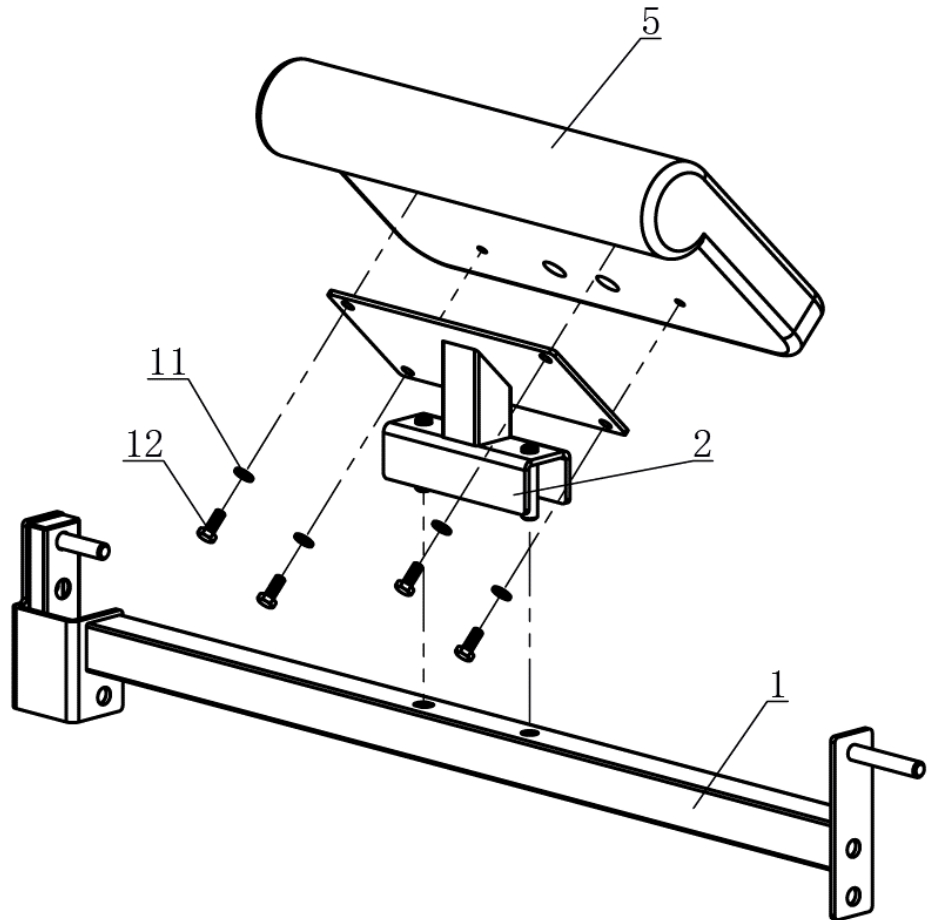

PARTS DIAGRAM / EXPLODED VIEW

KEY	DESCRIPTION	QTY	KEY	DESCRIPTION	QTY
(1)	CONNECTION FRAME	1	(7)	Wire Rope 1 $\Phi 5.5 * \Phi 1.6 * 330$	2
(2)	SUPPORT FRAME	1	(8)	O-Shape Pin	2
(3)	FIXING PLATE	1	(9)	Hex Socket Head Bolt M8*10	1
(4)	PIN 1	2	(10)	Spring Washer $\Phi 8$	1
(5)	CUSHION 560*320*100	1	(11)	Flat Washer $\Phi 11 * \Phi 20 * 2$	4
(6)	PULL RING $\Phi 1.5 * 31$	4	(12)	Hex Bolt M10*25	4

ASSEMBLY INSTRUCTIONS

STEP 1

1. Install the Cushion (5) on the Support Frame (2) using Flat Washer $\Phi 11 * \Phi 20 * 2$ (11), and Hex Bolt M10*25 (12).
2. Fix the Support Frame (2) to Connection Frame (1).

STEP 2

Fix Connection Frame (1) to the Power Rack using Pin (4) and O-Shape Pin (8).

ACKNOWLEDGEMENT OF RISK AND RELEASE OF LIABILITY

The use of any equipment, including this one, involves the potential risk of injury. Apart from any warranty claim that might be presented for a claimed defect in material or workmanship of the product, you accept and assume full responsibility for any and all injuries, damages (both economic and non-economic), and losses of any type, which may occur, and you fully and forever release and discharge Titan, its insurers, employees, officers, directors, associates, and agents from any and all claims, demands, damages, rights of action, or causes of action, present or future, whether the same be known or unknown, anticipated, or unanticipated, resulting from or arising out of the use of said equipment.