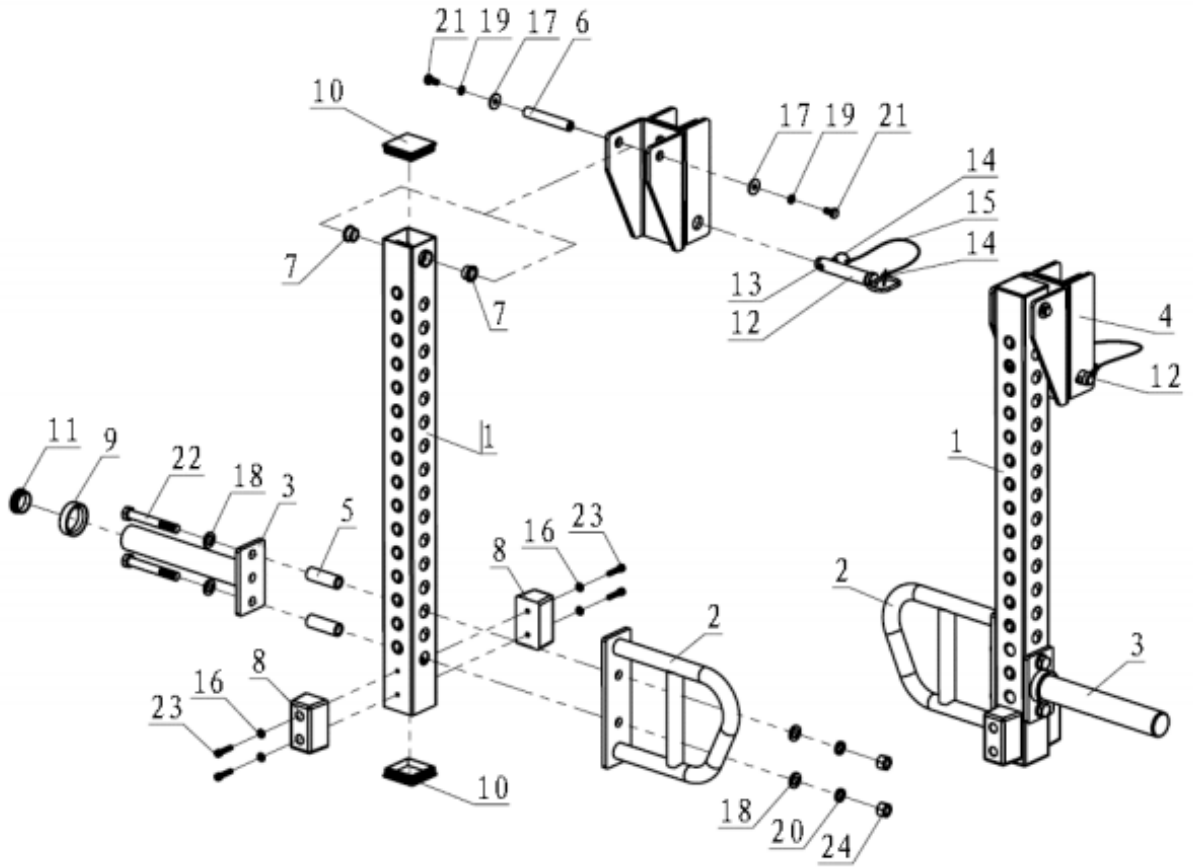

TITAN SERIES ADJUSTABLE LEVER ARMS

ADJLVRARMTITAN

400849

Operator's Manual

Read the Operator's Manual entirely. When you see this symbol, the subsequent instructions and warnings are serious follow without exception. Your life and the lives of others depend on it!

PARTS DIAGRAM / EXPLODED VIEW

KEY	DESCRIPTION	QTY	KEY	DESCRIPTION	QTY
(1)	MAIN FRAME	2	(13)	SMALL PIN 11*8-50	2
(2)	HANDLE FRAME	2	(14)	PULL RING 1.5*31	4
(3)	WEIGHT PLATE HOLDER	2	(15)	SMALL CABLE 5.5*1.6*300	2
(4)	U-SHAPE BRAKET	2	(16)	FLAT WASHER 9*16*1.6	8
(5)	BUSHING	4	(17)	FLAT WAHER 10.5*30*3	4
(6)	FIXED AXLE	2	(18)	FLAT WASHER 17*30*3	8
(7)	19 BUSHING	4	(19)	SPRING WASHER 10	4
(8)	RUBBER STOPPER	4	(20)	SPRING WASHER 16	4
(9)	RUBBER BUSHING	2	(21)	HEX BOLT M10*20	4
(10)	END CAP	4	(22)	HEX BOLT M16*120	4
(11)	48 END CAP	2	(23)	HEX SOCKET HEAD SCREW M8*35	8
(12)	PIN	2	(24)	NUT M16	4