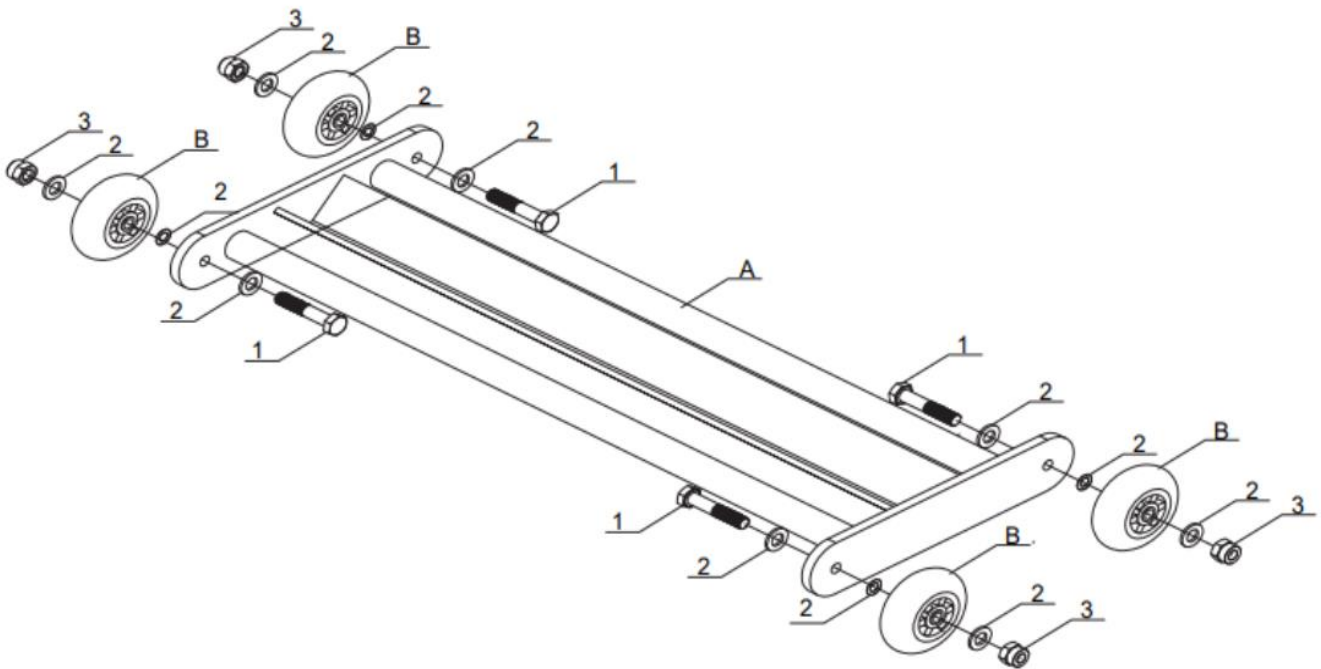

GLUTE HAM GLIDER

GHR
400325

Operator's Manual

Read the Operator's Manual entirely. When you see this symbol, the subsequent instructions and warnings are serious follow without exception. Your life and the lives of others depend on it!

PARTS DIAGRAM / EXPLODED VIEW

<p>A MAIN FRAME 1 PC</p> 	<p>B WHEEL 4PCS</p> 
---	--

HARDWARE LIST

1	2	3
<p>BOLT(M10*50)</p>  <p>4PCS</p>	<p>WASHER(M10)</p>  <p>12PCS</p>	 <p>4PCS</p>

ASSEMBLY INSTRUCTIONS