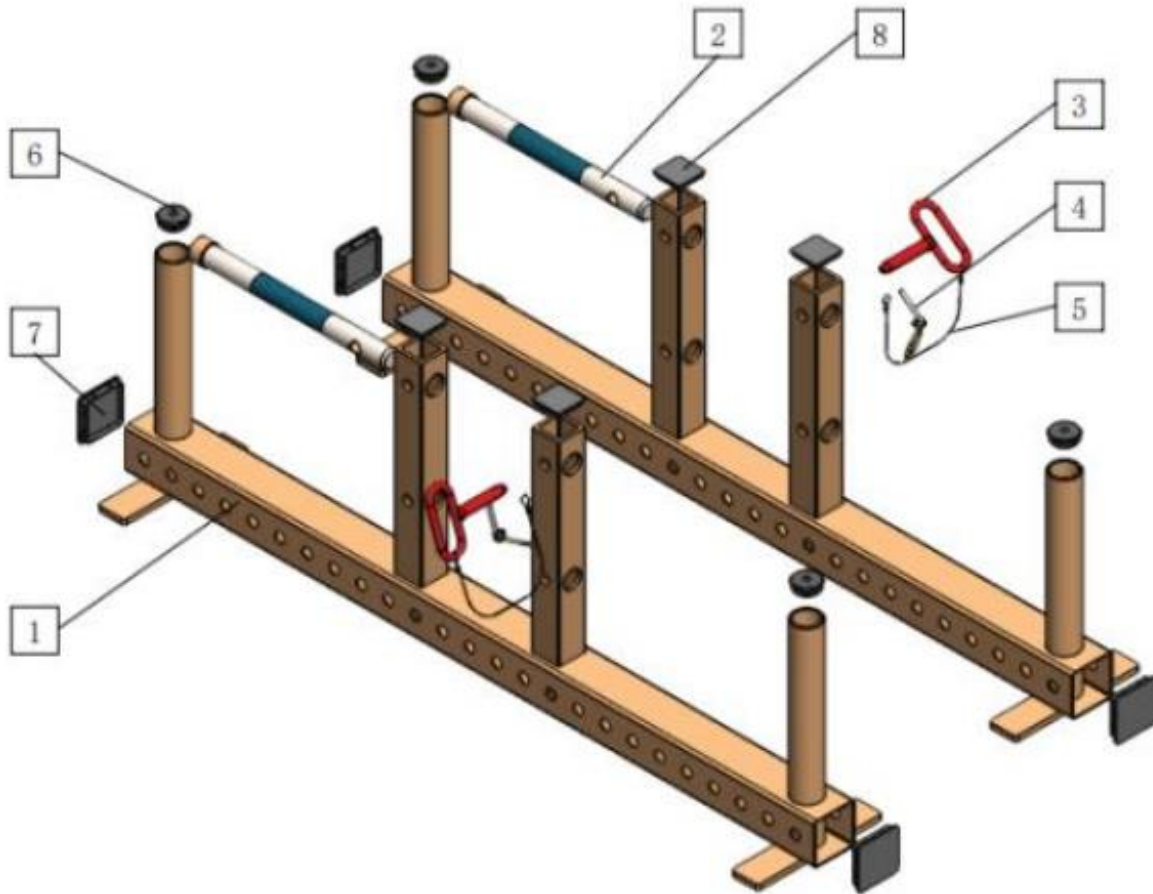

UPRIGHT FARMERS WALK HANDLES

URFARMWH, URFARMWH - URFWHLINK

430021, 430040

Operator's Manual

Read the Operator's Manual entirely. When you see this symbol, the subsequent instructions and warnings are serious follow without exception. Your life and the lives of others depend on it!

URFARMWH PARTS DIAGRAM / EXPLODED VIEW

KEY	DESCRIPTION	QTY	KEY	DESCRIPTION	QTY
(1)	FRAME	2	(5)	PIN WIRE	2
(2)	1.9" HANDLE	2	(6)	ROUND CAP	4
(3)	HANDLE PIN	2	(7)	SQUARE CAP LG	4
(4)	RETENTION PIN	2	(8)	SQUARE CAP SM	4

ASSEMBLY INSTRUCTIONS

- No assembly instructions required

URFWHLINK PARTS DIAGRAM / EXPLODED VIEW - URFWHLINK

KEY	BOX	DESCRIPTION	QTY
(1)	1	TUBE BRACE	2
(2)	1	16MM DIAMETER PIN	4
(3)	1	LOCK PIN	4
(4)	1	PIN RETENTION WIRE	4

ASSEMBLY INSTRUCTIONS

- J-Hook Style assembly easily locks into the desired crossmember hole on the Farmers Walk Handles

ACKNOWLEDGEMENT OF RISK AND RELEASE OF LIABILITY

The use of any equipment, including this one, involves the potential risk of injury. Apart from any warranty claim that might be presented for a claimed defect in material or workmanship of the product, you accept and assume full responsibility for any and all injuries, damages (both economic and non-economic), and losses of any type, which may occur, and you fully and forever release and discharge Titan, its insurers, employees, officers, directors, associates, and agents from any and all claims, demands, damages, rights of action, or causes of action, present or future, whether the same be known or unknown, anticipated, or unanticipated, resulting from or arising out of the use of said equipment.