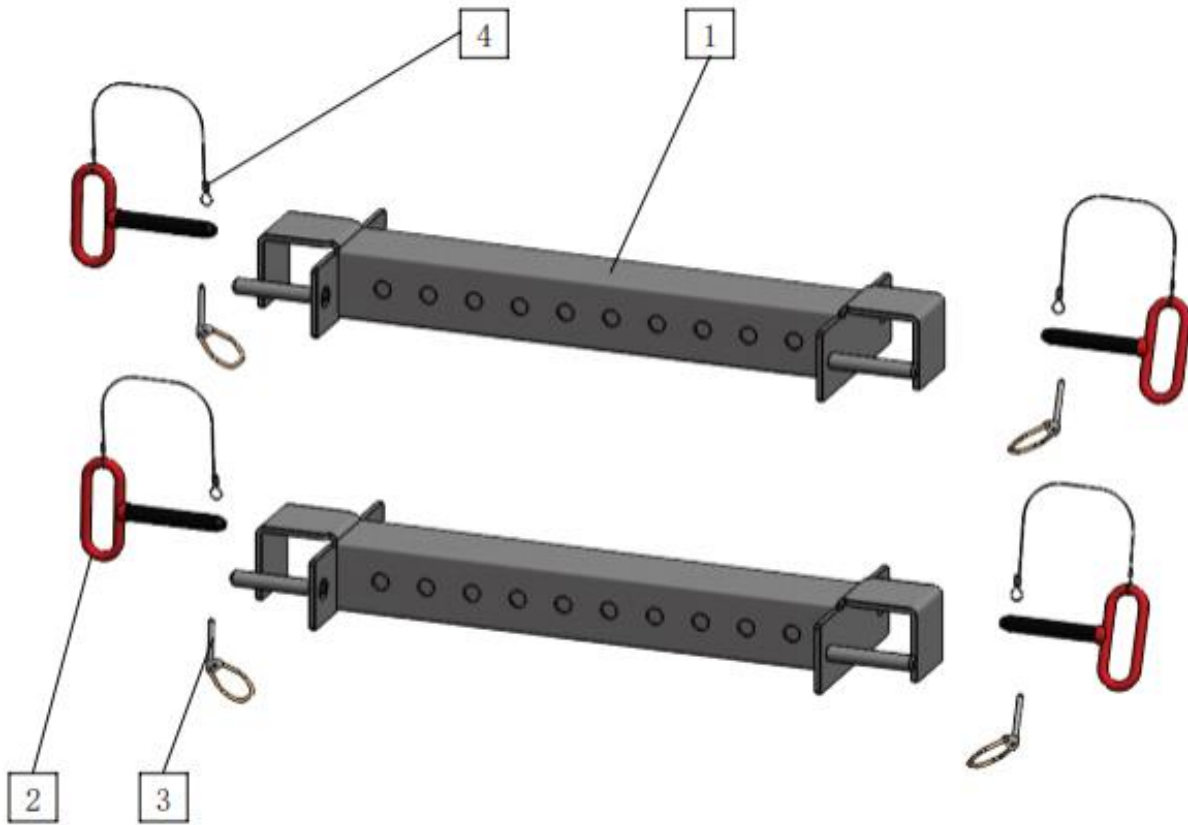

URFARMWH PARTS DIAGRAM / EXPLODED VIEW

KEY	DESCRIPTION	QTY	KEY	DESCRIPTION	QTY
(1)	FRAME	2	(5)	PIN WIRE	2
(2)	1.9" HANDLE	2	(6)	ROUND CAP	4
(3)	HANDLE PIN	2	(7)	SQUARE CAP LG	4
(4)	RETENTION PIN	2	(8)	SQUARE CAP SM	4

ASSEMBLY INSTRUCTIONS

- No assembly instructions required

URFWHLINK PARTS DIAGRAM / EXPLODED VIEW - URFWHLINK

KEY	BOX	DESCRIPTION	QTY
(1)	1	TUBE BRACE	2
(2)	1	16MM DIAMETER PIN	4
(3)	1	LOCK PIN	4
(4)	1	PIN RETENTION WIRE	4

ASSEMBLY INSTRUCTIONS

- J-Hook Style assembly easily locks into the desired crossmember hole on the Farmers Walk Handles

ACKNOWLEDGEMENT OF RISK AND RELEASE OF LIABILITY

The use of any equipment, including this one, involves the potential risk of injury. Apart from any warranty claim that might be presented for a claimed defect in material or workmanship of the product, you accept and assume full responsibility for any and all injuries, damages (both economic and non-economic), and losses of any type, which may occur, and you fully and forever release and discharge Titan, its insurers, employees, officers, directors, associates, and agents from any and all claims, demands, damages, rights of action, or causes of action, present or future, whether the same be known or unknown, anticipated, or unanticipated, resulting from or arising out of the use of said equipment.