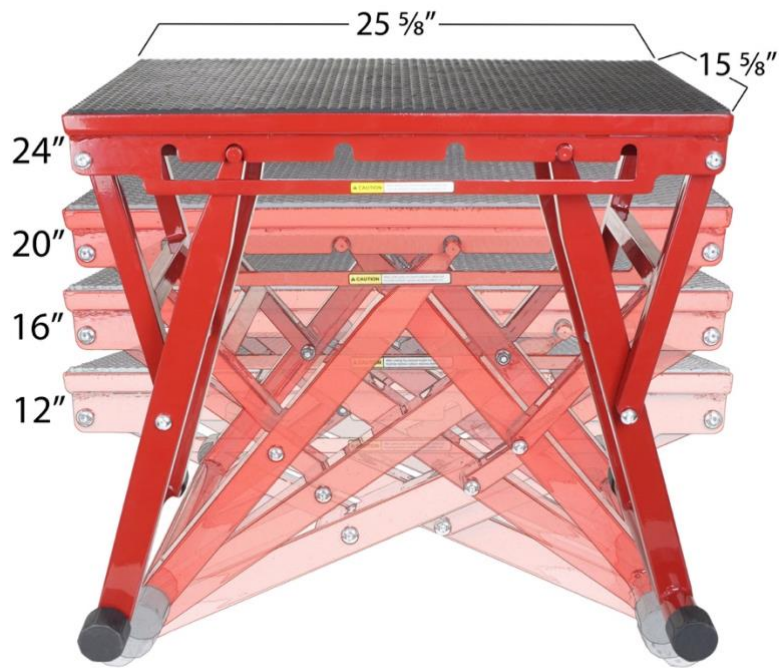

ADJUSTABLE PLYOMETRIC BOX

ADJSTEP

412211

Operator's Manual

Read the Operator's Manual entirely. When you see this symbol, the subsequent instructions and warnings are serious follow without exception. Your life and the lives of others depend on it!

PARTS DIAGRAM / EXPLODED VIEW

KEY	BOX	DESCRIPTION	QTY
1	1	12" - 24" Adjustable Plyometric Box	1

ASSEMBLY INSTRUCTIONS

- No Assembly required

ACKNOWLEDGEMENT OF RISK AND RELEASE OF LIABILITY

The use of any equipment, including this one, involves the potential risk of injury. Apart from any warranty claim that might be presented for a claimed defect in material or workmanship of the product, you accept and assume full responsibility for any and all injuries, damages (both economic and non-economic), and losses of any type, which may occur, and you fully and forever release and discharge Titan, its insurers, employees, officers, directors, associates, and agents from any and all claims, demands, damages, rights of action, or causes of action, present or future, whether the same be known or unknown, anticipated, or unanticipated, resulting from or arising out of the use of said equipment.