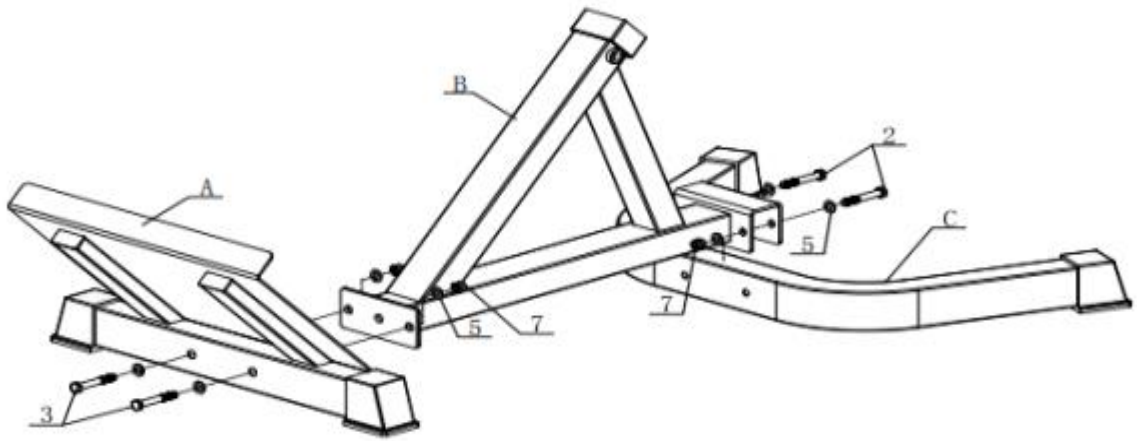

ASSEMBLY INSTRUCTIONS

STEP 1.