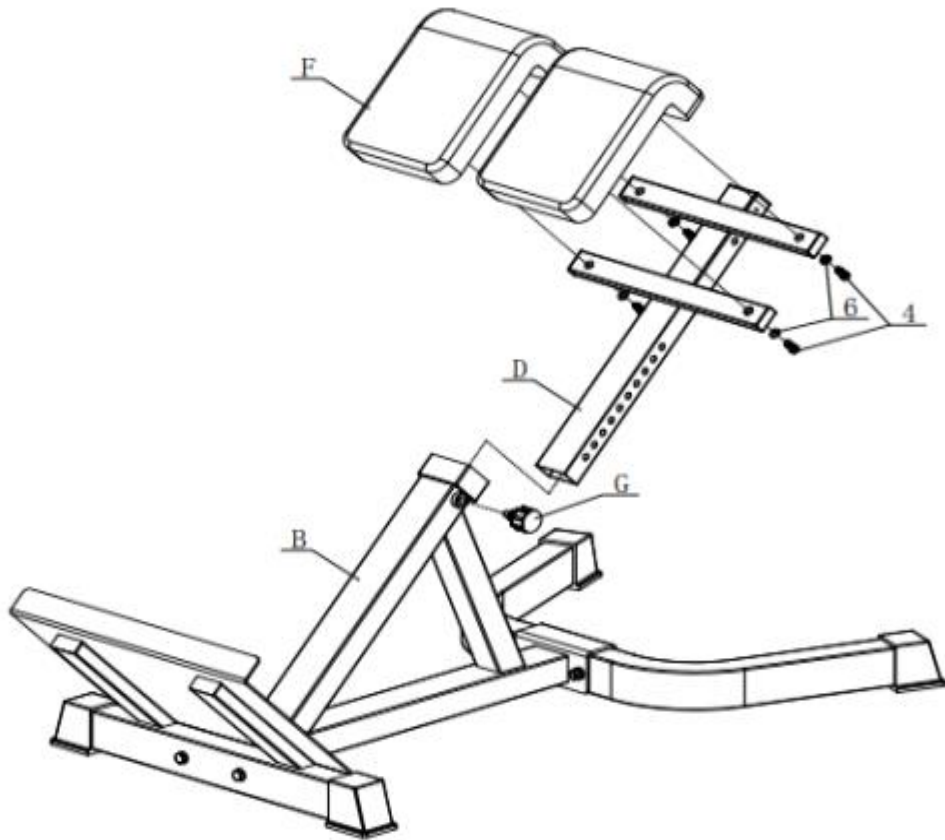

ASSEMBLY INSTRUCTIONS

STEP 1.

STEP 2.