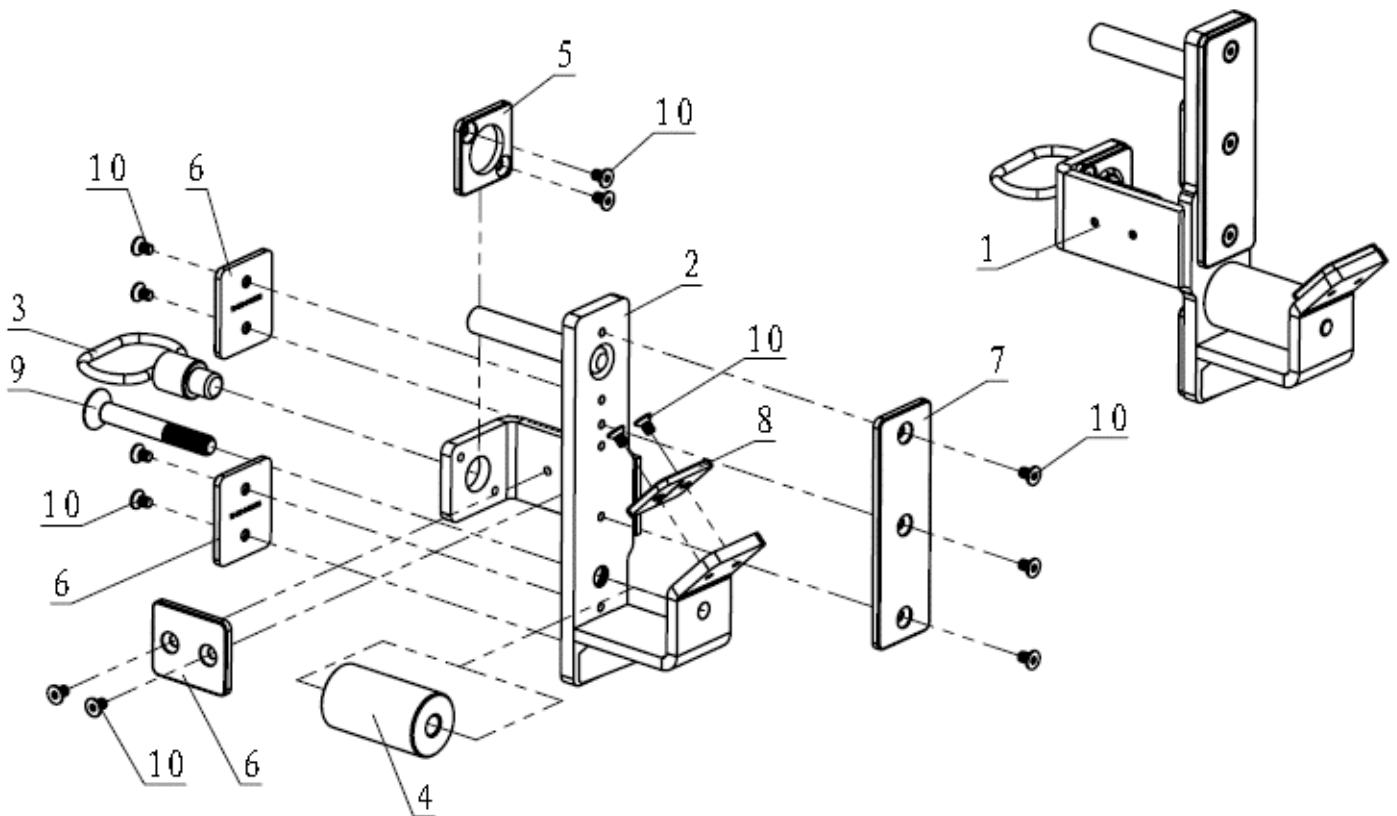

T-3 SERIES ROLLER J-HOOKS

T3RLJHOOKS

400951

Operator's Manual

Read the Operator's Manual entirely. When you see this symbol, the subsequent instructions and warnings are serious follow without exception. Your life and the lives of others depend on it!

PARTS DIAGRAM / EXPLODED VIEW

KEY	DESCRIPTION	QTY	KEY	DESCRIPTION	QTY
(1)	LEFT J-HOOK	1	(6)	SHORT PLASTIC PLATE 58*48*5	6
(2)	RIGHT J-HOOK	1	(7)	LONG PLASTIC PLATE 150*48*5	2
(3)	LOCK PIN	2	(8)	FRONT PLASTIC PLATE 48*40*5	2
(4)	ROLLER	2	(9)	HEX BOLT M12*90	2
(5)	PLASTIC PLATE 48*48*5	2	(10)	COUNTERSUNK HEAD SCREW M6*10	26