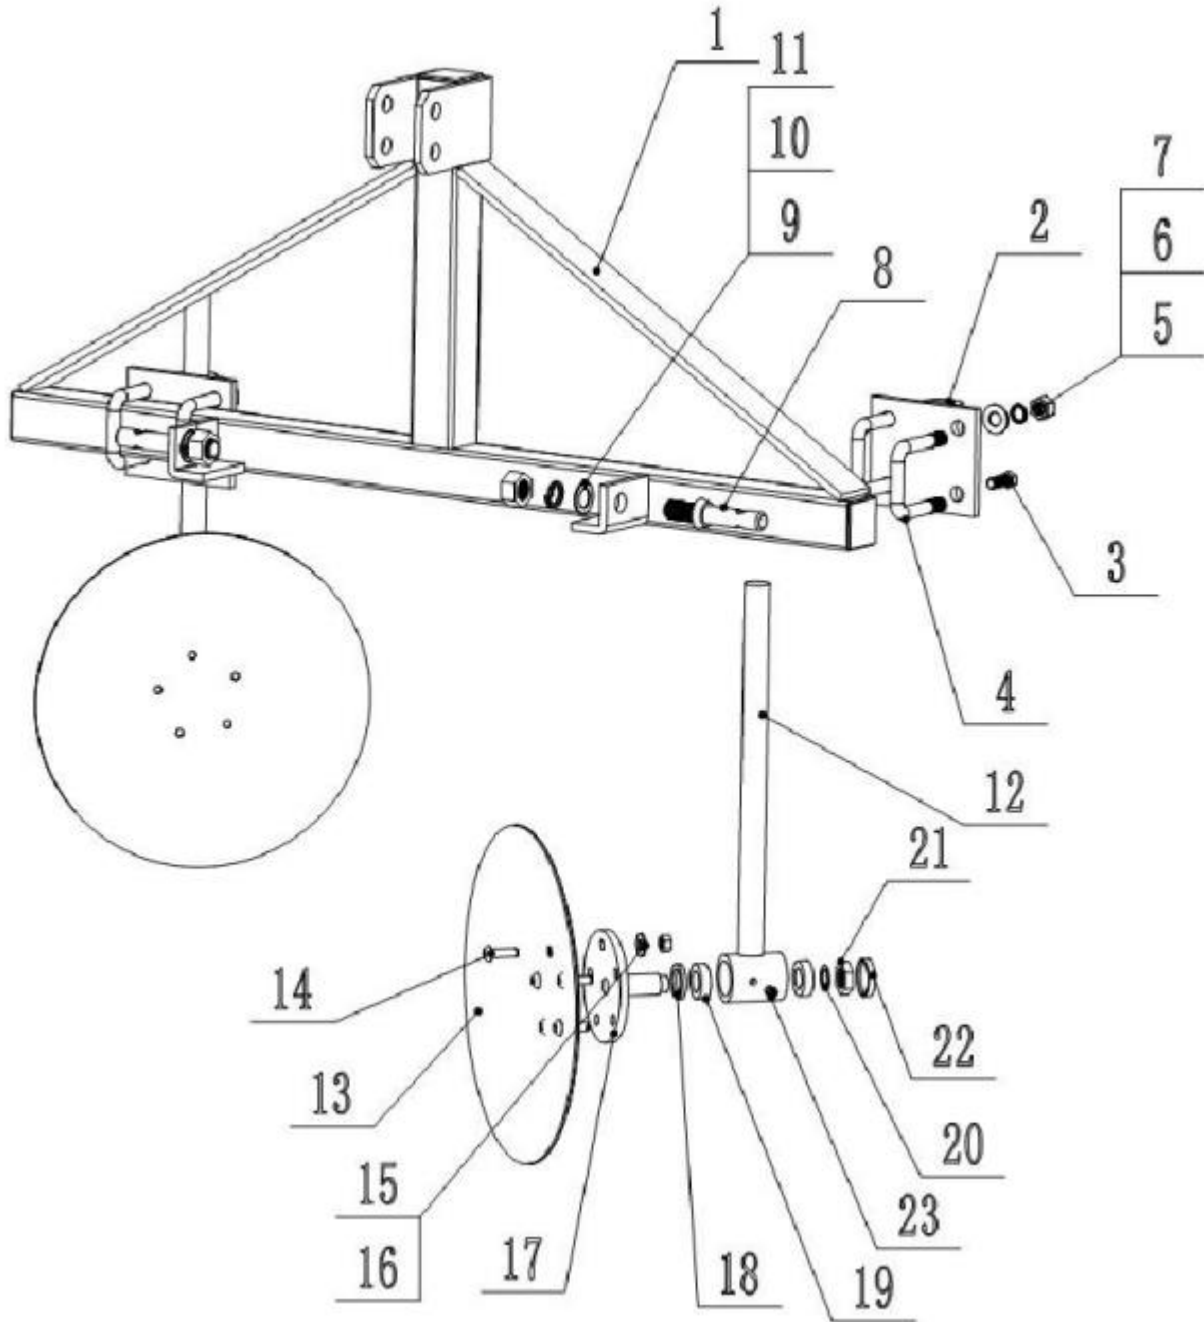

ADJUSTABLE DISC BEDDER

48DISCBED

191334

Operator's Manual

Read the Operator's Manual entirely. When you see this symbol, the subsequent instructions and warnings are serious follow without exception. Your life and the lives of others depend on it!

PARTS DIAGRAM / EXPLODED VIEW

PARTS DIAGRAM LIST

KEY	DESCRIPTION	QTY
(1)	A FRAME	1
(2)	CUSHION BLOCK	2
(3)	BOLT M12*35	4
(4)	U-BOLT	4
(5)	FLAT WASHER Φ 16	8
(6)	NUT M16	8
(7)	LIFT PIN	8
(8)	FLAT WASHER Φ 22	2
(9)	SPRING WASHER Φ 22	2
(10)	SPRING WASHER Φ 22	2
(11)	NUT M22	2
(12)	BRACE	2
(13)	DISC	2
(14)	BOLT M12*35	10
(15)	FLAT WASHER Φ 12	10
(16)	LOCK NUT N12	10
(17)	DISC BRACKET	2
(18)	OIL SEAL	2
(19)	BEARING	4
(20)	SPACER	2
(21)	NUT	2
(22)	OIL SEAL	2
(23)	GREASE FITTING	2