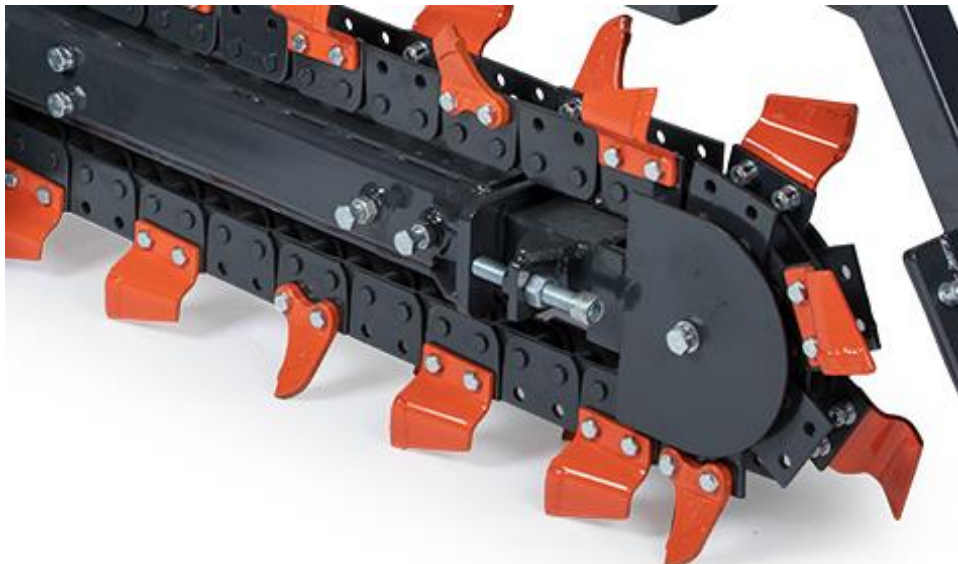

# CARBIDE CUP DIRT REPLACEMENT TEETH FOR SKID STEER TRENCHER

---

TRENCHDRT  
191623

KEY	DESCRIPTION	QTY
(1)	CARRING BOX	1
(2)	CARBON STEEL CARBIDE TOOTH	8

### DAILY INSPECTIONS

---

**CHECK FOR TOOTH WEAR:** Designed for varying trenching conditions this implement comes installed with alternating tooth styles. When replacing teeth, we recommend maintaining this alternating assembly.