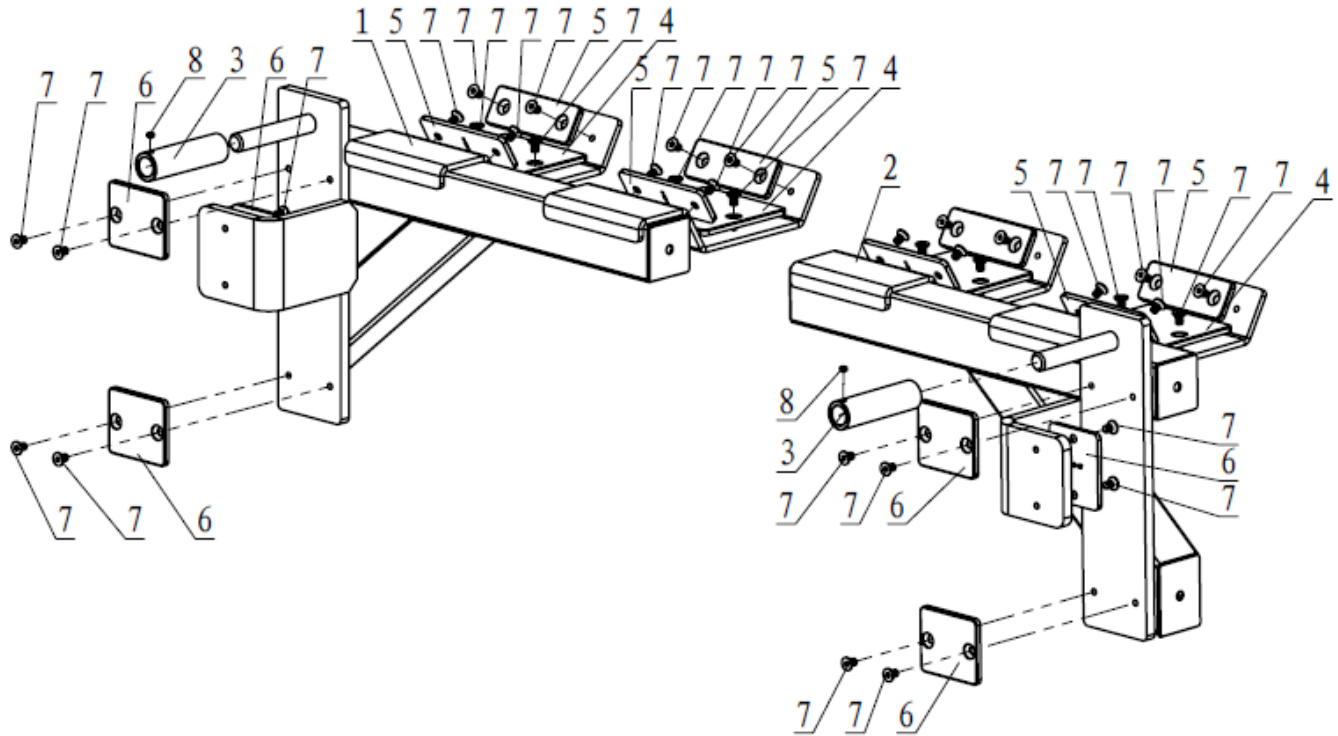

T3, X3 & TITAN SERIES DUMBBELL WEIGHT BAR HOLDERS

DBHLDR_X3TS
401789

Operator's Manual

Read the Operator's Manual entirely. When you see this symbol, the subsequent instructions and warnings are serious follow without exception. Your life and the lives of others depend on it!

FULL ASSEMBLY/EXPLODED VIEW/ FULL PARTS LIST

KEY	DESCRIPTION	QTY	KEY	DESCRIPTION	QTY
(1)	LEFT DUMBBELL STAND	1	(5)	PLASTIC PLATE 100*35*5	8
(2)	RIGHT DUMBBELL STAND	1	(6)	PLASTIC PLATE 68*58*5	6
(3)	SPACER BUSH $\Phi 25*\Phi 17*88$	2	(7)	SCREW M6*10	36
(4)	PLASTIC PLATE 100*100*5	4	(8)	SCREW M6*4	2

ASSEMBLY INSTRUCTIONS

STEP 1

Install the Left Dumbbell Stand and Right Dumbbell Stand to the proper position of the T-3, X-3 or TITAN Series Power Rack as required.

Use the Spacer Bush (3) and Screw M6*4 (8) according to the rack you're assembling.