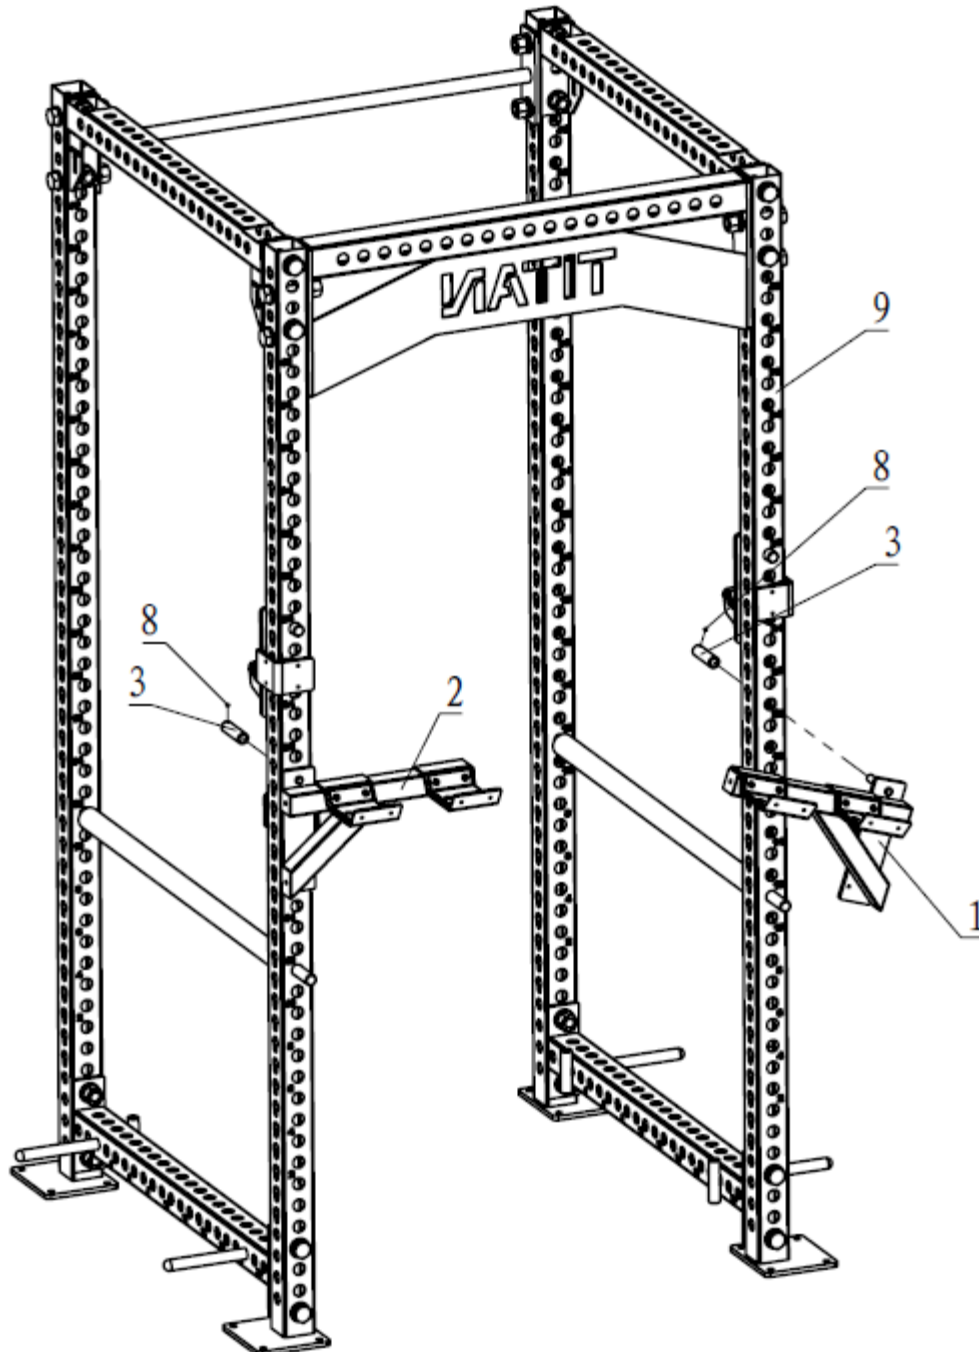

T3, X3 & TITAN SERIES DUMBBELL WEIGHT BAR HOLDERS

DBHLDR_X3TS
401789

Operator's Manual

Read the Operator's Manual entirely. When you see this symbol, the subsequent instructions and warnings are serious follow without exception. Your life and the lives of others depend on it!

FULL ASSEMBLY/EXPLODED VIEW/ FULL PARTS LIST

KEY	DESCRIPTION	QTY	KEY	DESCRIPTION	QTY
(1)	LEFT DUMBBELL STAND	1	(5)	PLASTIC PLATE 100*35*5	8
(2)	RIGHT DUMBBELL STAND	1	(6)	PLASTIC PLATE 68*58*5	6
(3)	SPACER BUSH $\Phi 25*\Phi 17*88$	2	(7)	SCREW M6*10	36
(4)	PLASTIC PLATE 100*100*5	4	(8)	SCREW M6*4	2

ASSEMBLY INSTRUCTIONS

STEP 1

Install the Left Dumbbell Stand and Right Dumbbell Stand to the proper position of the T-3, X-3 or TITAN Series Power Rack as required.

Use the Spacer Bush (3) and Screw M6*4 (8) according to the rack you're assembling.