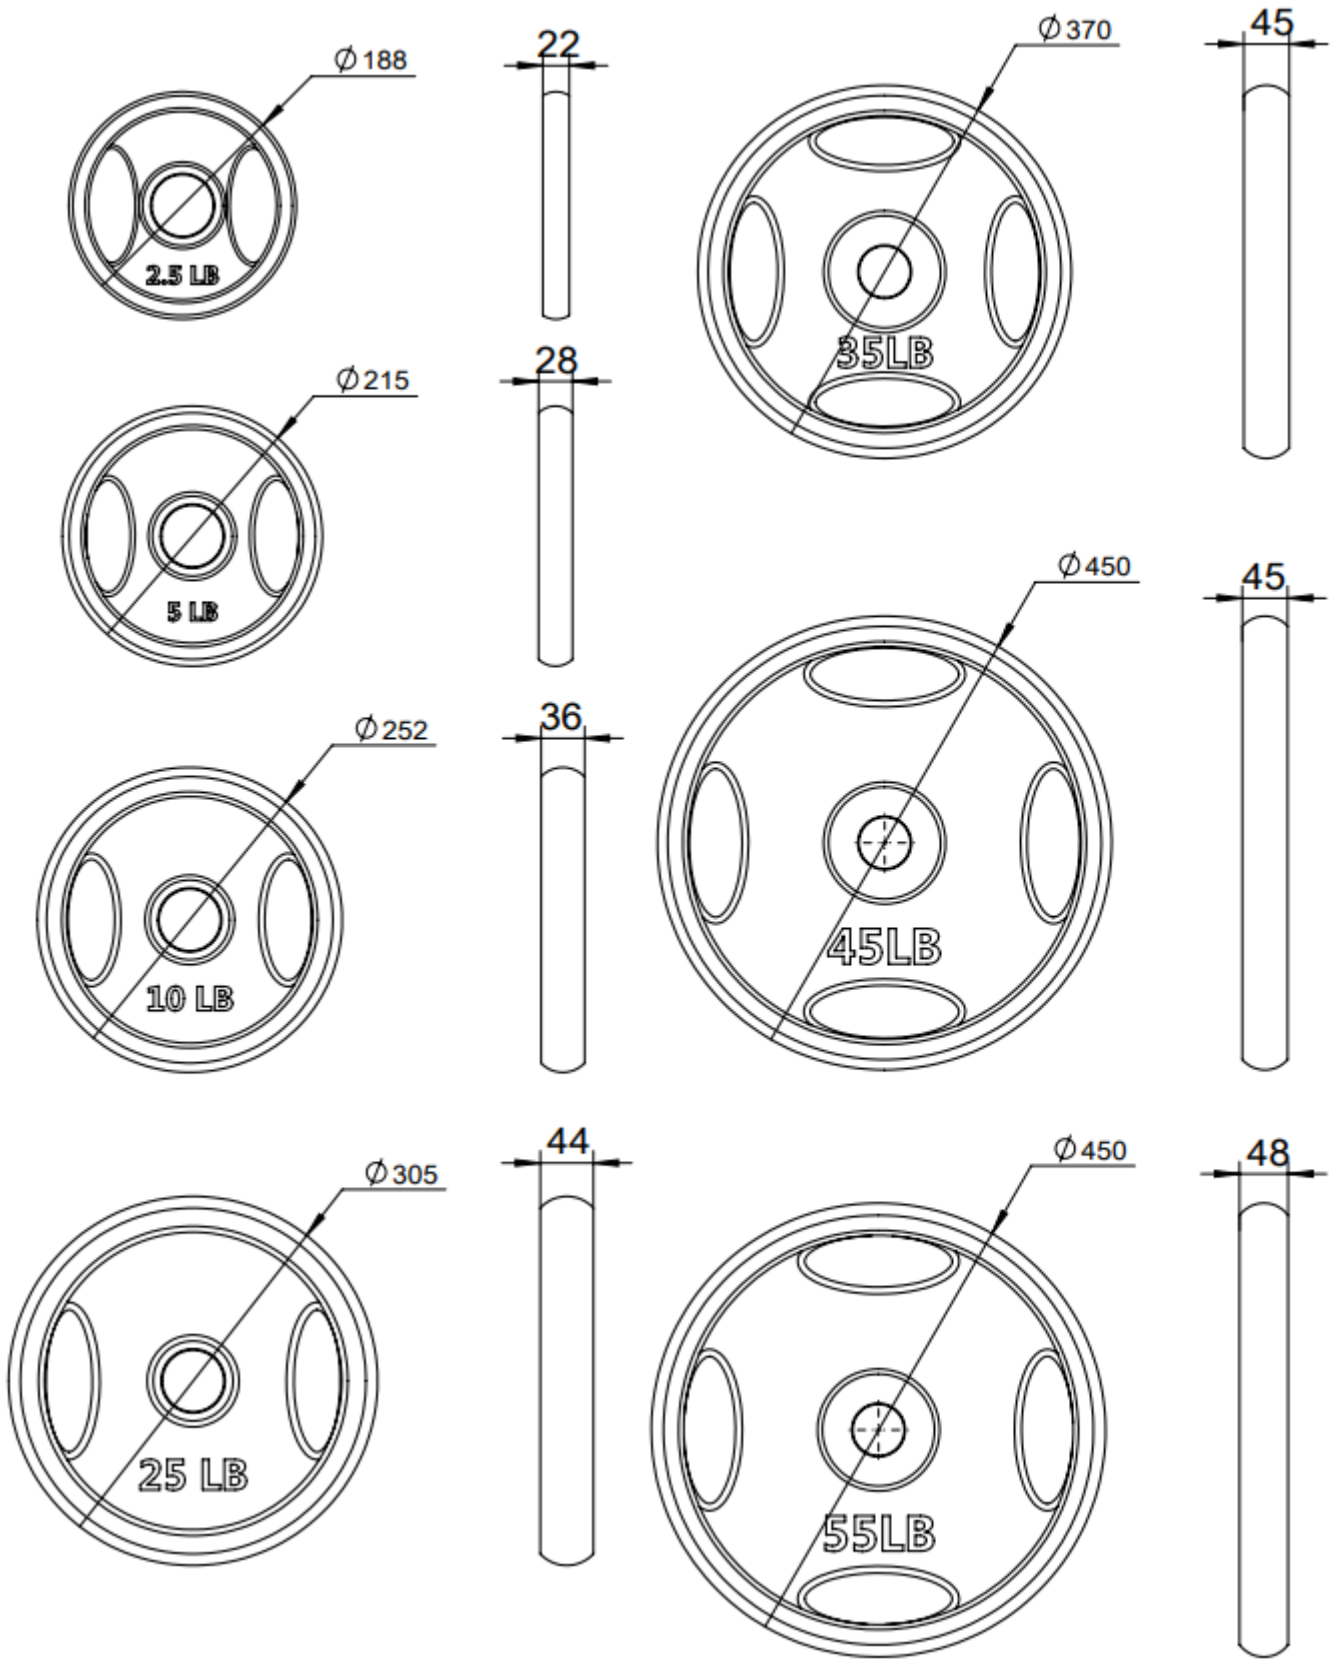

LB GRIP PLATES

**GPLATECRATE245, GPLATE2.5, GPLATE5, GPLATE10, GPLATE25,
GPLATE35, GPLATE45, GPLATE55
430317, 430268, 430269, 430270, 430271, 430272, 430273, 430274**

Operator's Manual

Read the Operator's Manual entirely. When you see this symbol, the subsequent instructions and warnings are serious follow without exception. Your life and the lives of others depend on it!

PARTS DIAGRAM / EXPLODED VIEW

PARTS LIST

The Grip Plates are sold Individually, as a pair, or as a set of pairs. See the chart below for the correct number of plates distributed per LB.

KEY	DESCRIPTION	QTY
(1)	245 LB SET GRIP PLATES 2 Each of - 2.5 LB, 5 LB, 10 LB, 25 LB, 35 LB, 45 LB	12
(2)	2.5 LB PAIR GRIP PLATES	2
(3)	5 LB PAIR GRIP PLATES	2
(4)	10 LB PAIR GRIP PLATES	2
(5)	25 LB PAIR GRIP PLATES	2
(6)	35 LB SINGLE GRIP PLATE	1
(7)	45 LB SINGLE GRIP PLATE	1
(8)	55 LB SINGLE GRIP PLATE	1