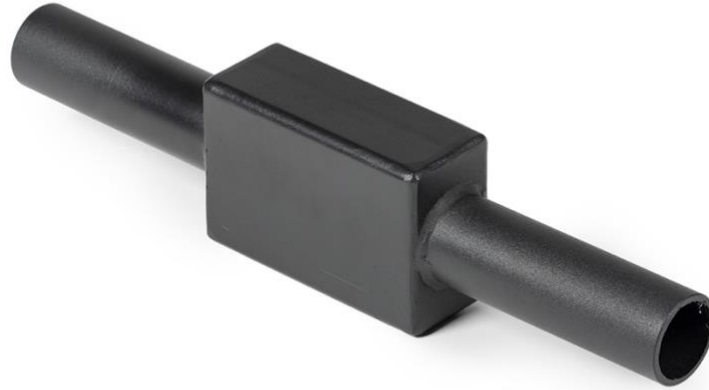

BEAM DUMBBELL HANDLES

BMODB

400596

Operator's Manual

Read the Operator's Manual entirely. When you see this symbol, the subsequent instructions and warnings are serious follow without exception. Your life and the lives of others depend on it!

PARTS DIAGRAM / EXPLODED VIEW

| KEY | DESCRIPTION | QTY |
|-----|----------------------|-----|
| 1 | BEAM DUMBBELL HANDLE | 2 |

ASSEMBLY INSTRUCTIONS

- No Assembly required

ACKNOWLEDGEMENT OF RISK AND RELEASE OF LIABILITY