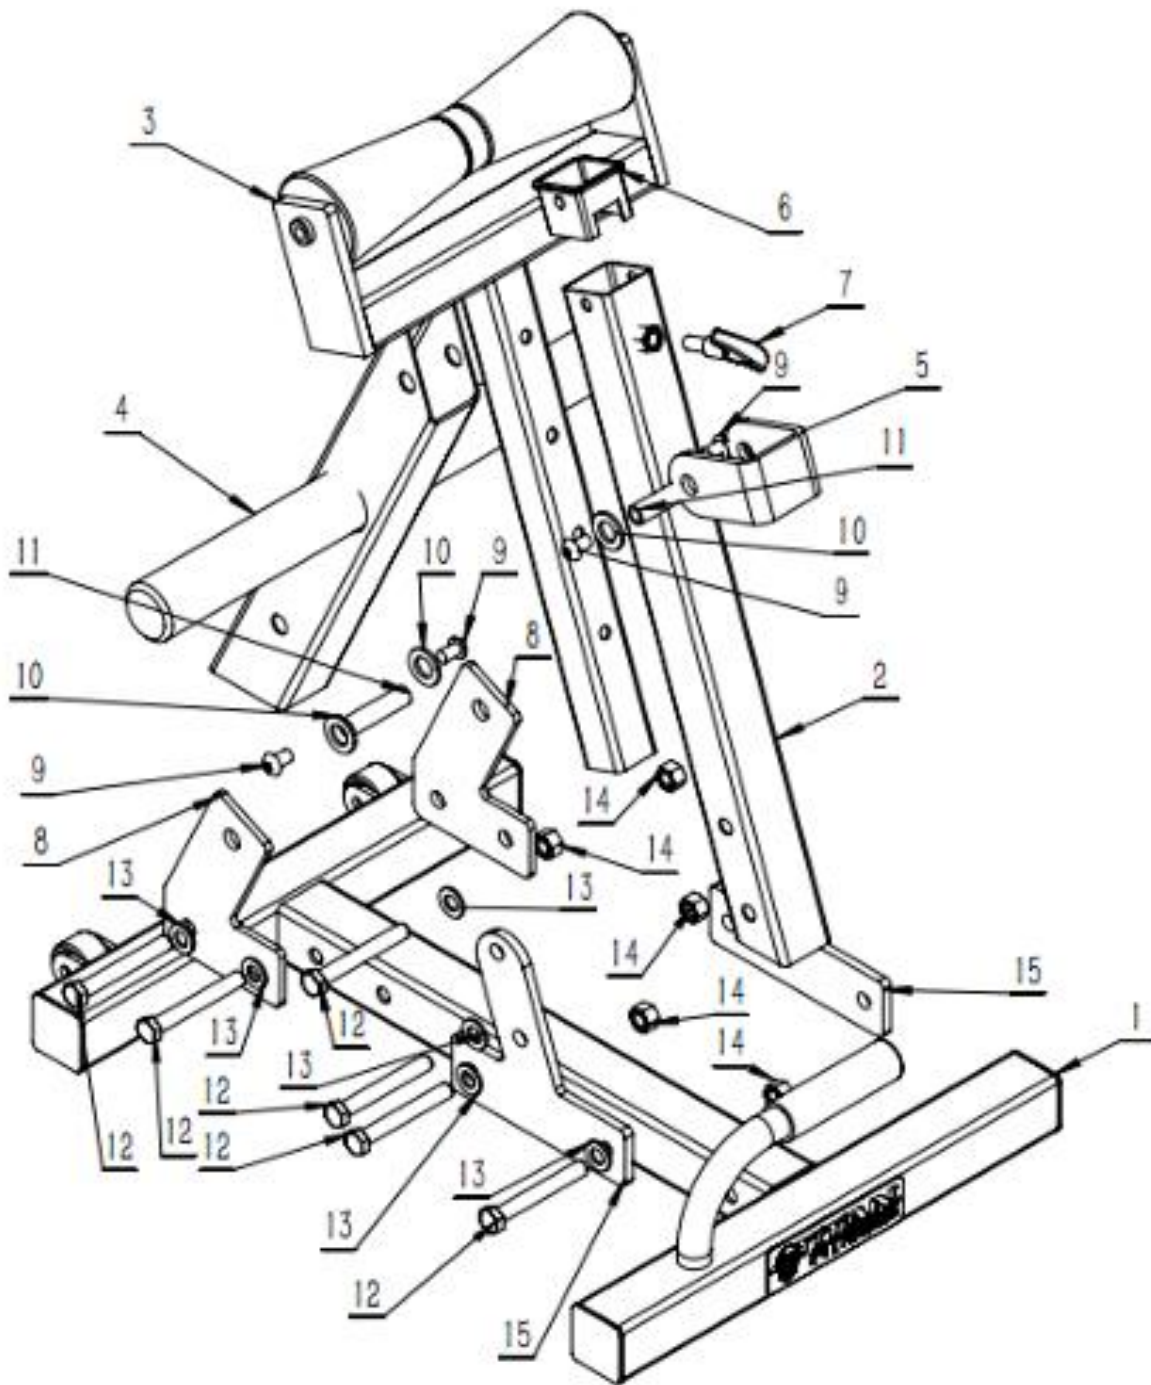

LANDMIND STAND WITH WEIGHT STORAGE

LDMSTNDWT
400959

Operator's Manual

Read the Operator's Manual entirely. When you see this symbol, the subsequent instructions and warnings are serious follow without exception. Your life and the lives of others depend on it!

PARTS DIAGRAM / EXPLODED VIEW

KEY	BOX	DESCRIPTION	QTY
1	1	"I" SHAPE FRAM	1
2	1	SQUARE TUBE	1
3	1	"T"-SUPPORT	1
4	1	WEIGHT PLATE -SUPPORT	1
5	1	"U" CONNECTING PLATES	1
6	1	PLASTIC PROTECTIVE SLEEVE	1
7	1	FIX SCREWS	1
8	1	"V" CONNECTING PLATES	2
9	1	M10 BOLTS	4
10	1	WASHER	4
11	1	INTERNAL THREAD SCREW	2
12	1	SCREWS	6
13	1	WASHER	6
14	1	NUTS	6
15	1	"T" CONNECTING PLATE	2