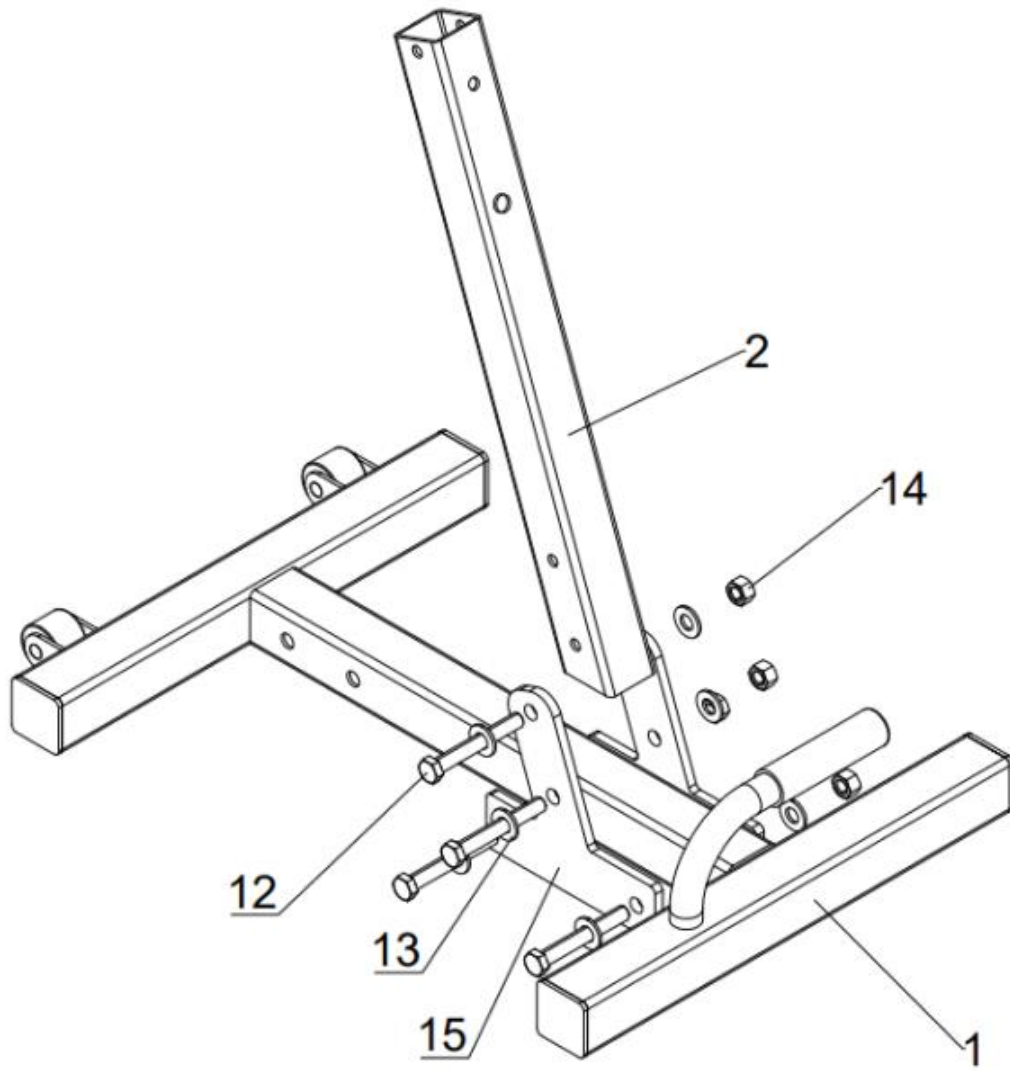

KEY	BOX	DESCRIPTION	QTY
1	1	"I" SHAPE FRAM	1
2	1	SQUARE TUBE	1
3	1	"T"-SUPPORT	1
4	1	WEIGHT PLATE -SUPPORT	1
5	1	"U" CONNECTING PLATES	1
6	1	PLASTIC PROTECTIVE SLEEVE	1
7	1	FIX SCREWS	1
8	1	"V" CONNECTING PLATES	2
9	1	M10 BOLTS	4
10	1	WASHER	4
11	1	INTERNAL THREAD SCREW	2
12	1	SCREWS	6
13	1	WASHER	6
14	1	NUTS	6
15	1	"T" CONNECTING PLATE	2

STEP 1