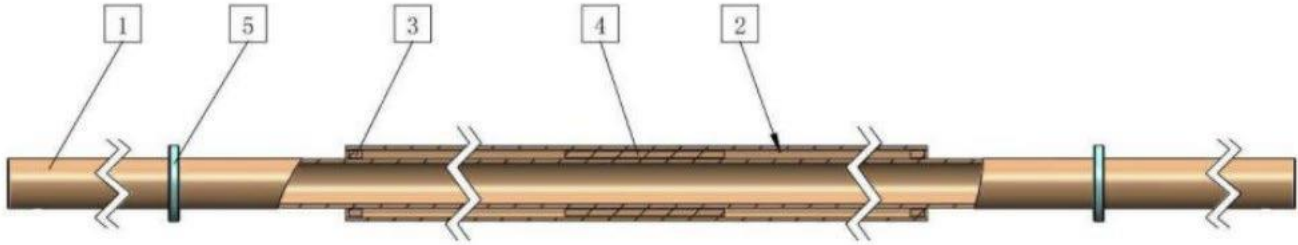

SQUARE GRIP STUD BAR

STUDBAR

429992

Operator's Manual

Read the Operator's Manual entirely. When you see this symbol, the subsequent instructions and warnings are serious follow without exception. Your life and the lives of others depend on it!

PARTS DIAGRAM / EXPLODED VIEW

KEY	DESCRIPTION	QTY
(1)	ROUND TUBE	1
(2)	SQUARE TUBE	1
(3)	SEAL TUBE	2
(4)	WEIGHT COMPENSATOR	1
(5)	BUMPER STOPER	2

FEATURES

- 3"x 3" square grip through the middle of the bar
- Great substitute for a standard Olympic barbell
- Fat grip training builds more grip strength and wrist control over a standard barbell
- Fits Olympic sized weight plates
- Smooth powder-coated finish
- Perform presses, rows, and deadlifts