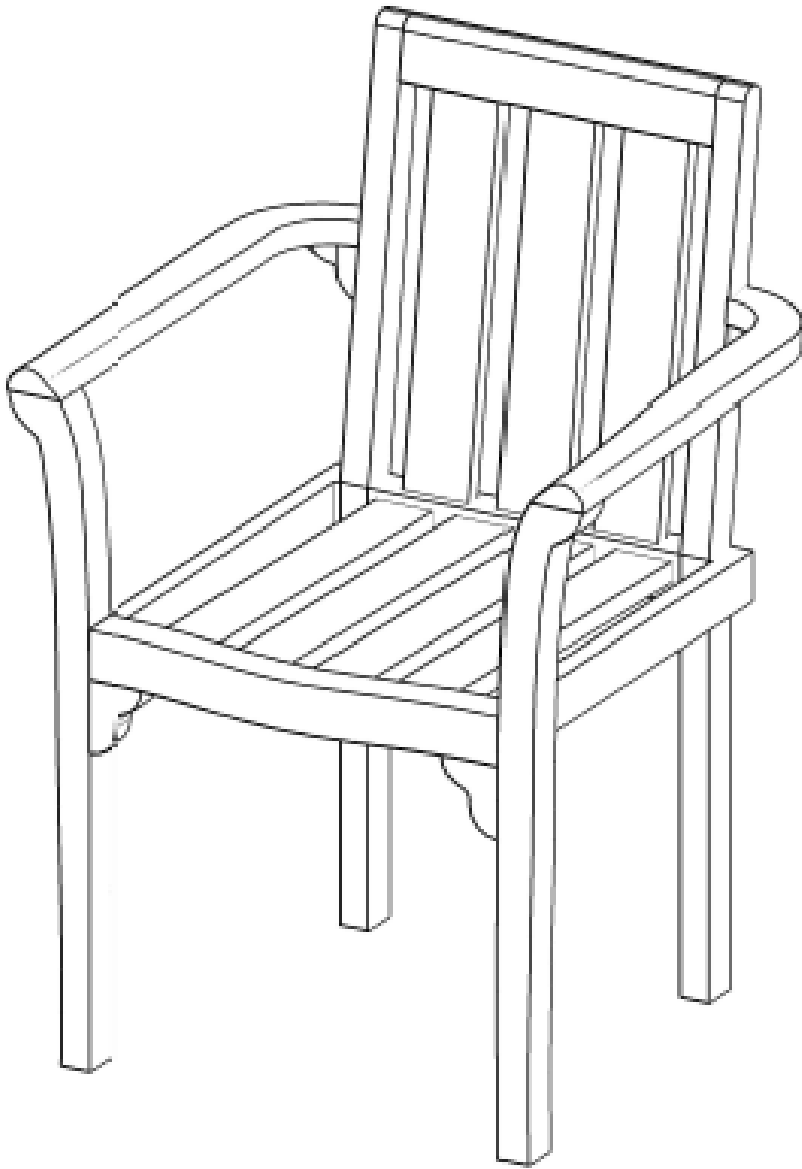

899520 - CHR2PCK_AE

Grade A Teak 2 Pack Classic Stacking Armchairs

PHONE

1-888-794-1455

EMAIL

info@ashandemberoutdoors.com

ASH & EMBER

www.ashandemberoutdoors.com

UNBOXING

1. CLASSIC ARMCHAIR (2 PC)

WARNINGS

Heavy object. Use lifting aids and proper lifting techniques when moving.

Sharp objects may be involved. Use precaution and protection.

Choking hazard. Small parts - Please exercise caution if small children or pets are present.