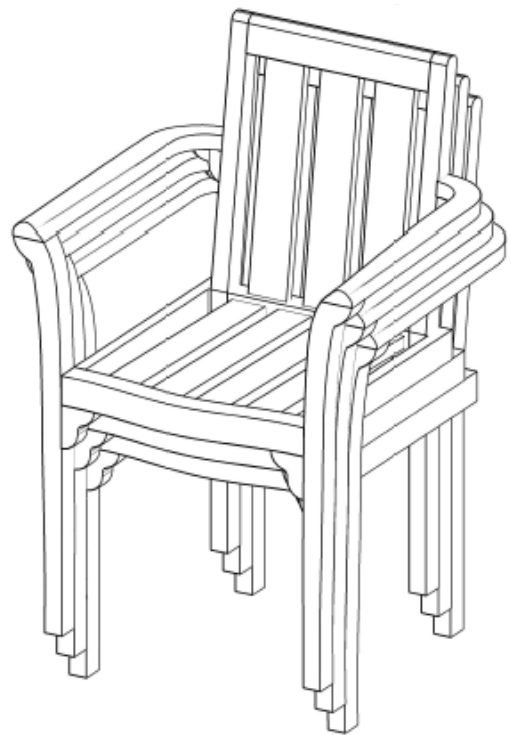

899520 - CHR2PCK_AE

Grade A Teak 2 Pack Classic Stacking Armchairs

PHONE

1-888-794-1455

EMAIL

info@ashandemberoutdoors.com

ASH & EMBER

www.ashandemberoutdoors.com

UNBOXING

1. CLASSIC ARMCHAIR (2 PC)

WARNINGS

Heavy object. Use lifting aids and proper lifting techniques when moving.

Sharp objects may be involved. Use precaution and protection.

Choking hazard. Small parts - Please exercise caution if small children or pets are present.