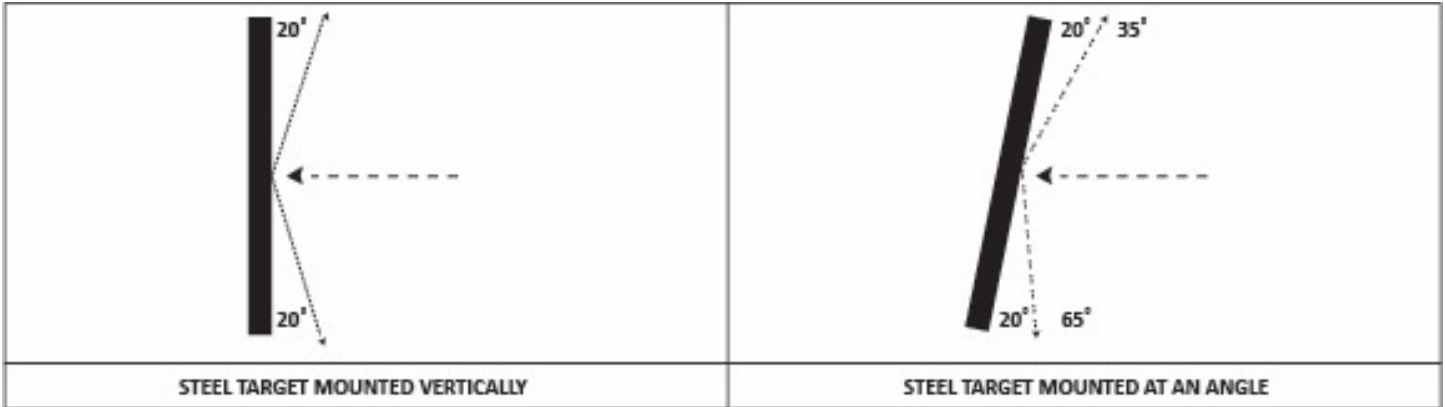

50 YARDS

- Shotgun with standard velocity slug

100 YARDS

- .30 to 30

150 YARDS

- .308

SUGGESTED HANGING METHOD:

- Hang the Titan shooting target at an angle like the target shown in the below diagram. This will reduce harmful ricochet.

SAFETY USE

For safest use of the Titan shooting target, stand in front of the target with a minimum of the suggested shooting distance for your caliber between the Titan shooting target and yourself, then aim directly at the center of the target.