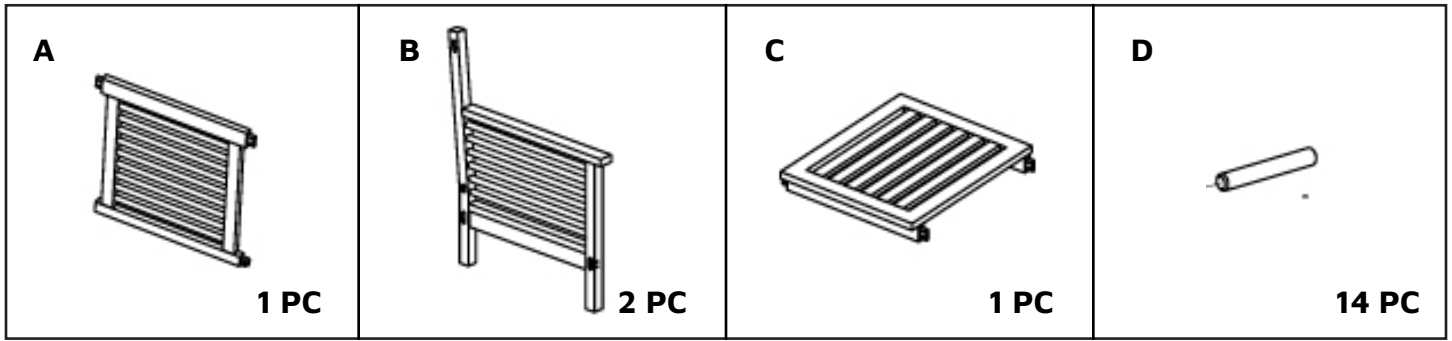

899557 - VNCTLOUNGECHR_AE

Grade A Teak Vincent Lounge Chair

UNBOXING

- 1.** BACKREST (1 PC)
- 2.** LEFT & RIGHT ARMS (2 PC)
- 3.** SEAT BENCH (1 PC)
- 4.** WOODEN DOWELS (14 PC)

WARNINGS

Heavy object. Use lifting aids and proper lifting techniques when moving.