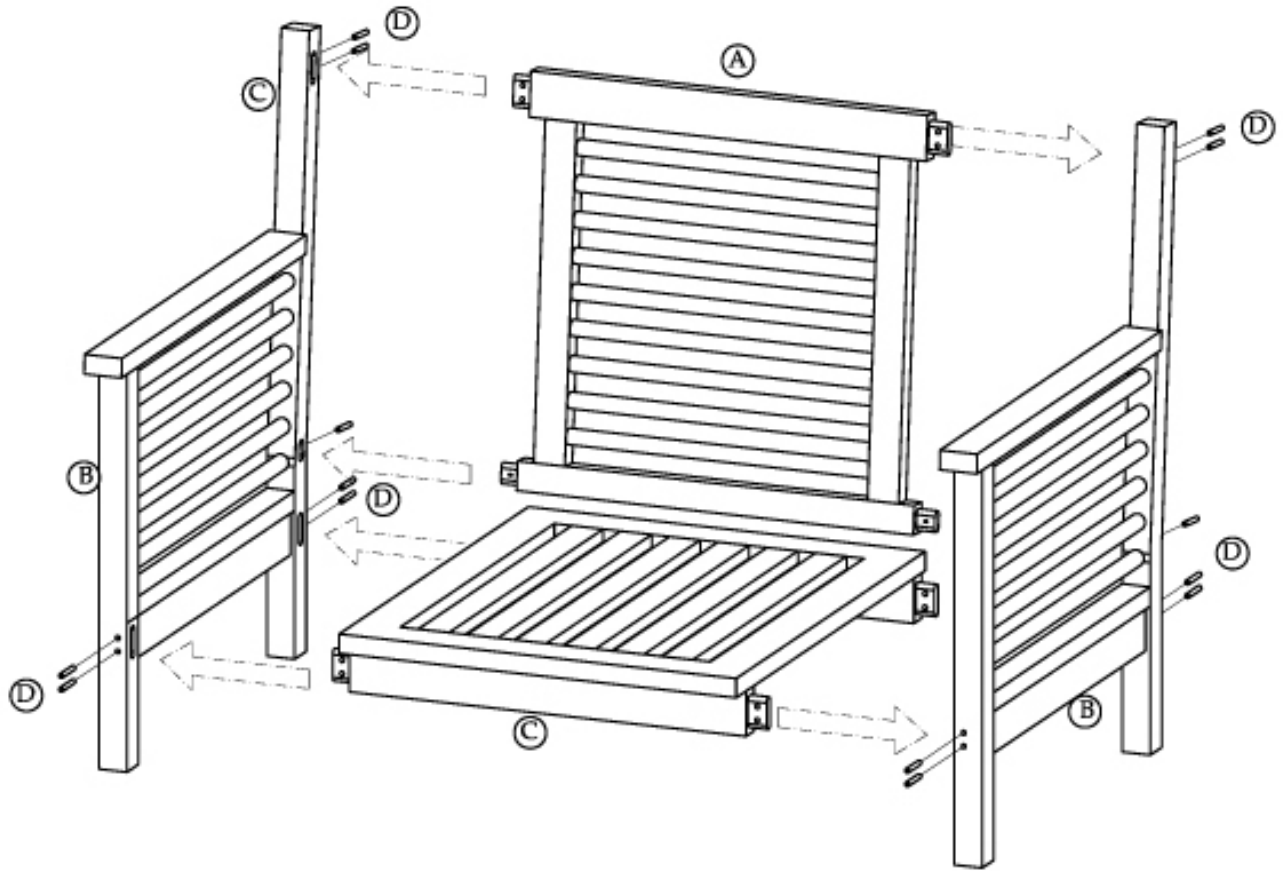

899557 - VNCTLOUNGECHR_AE

Grade A Teak Vincent Lounge Chair

UNBOXING

- 1.** BACKREST (1 PC)
- 2.** LEFT & RIGHT ARMS (2 PC)
- 3.** SEAT BENCH (1 PC)
- 4.** WOODEN DOWELS (14 PC)

WARNINGS

Heavy object. Use lifting aids and proper lifting techniques when moving.