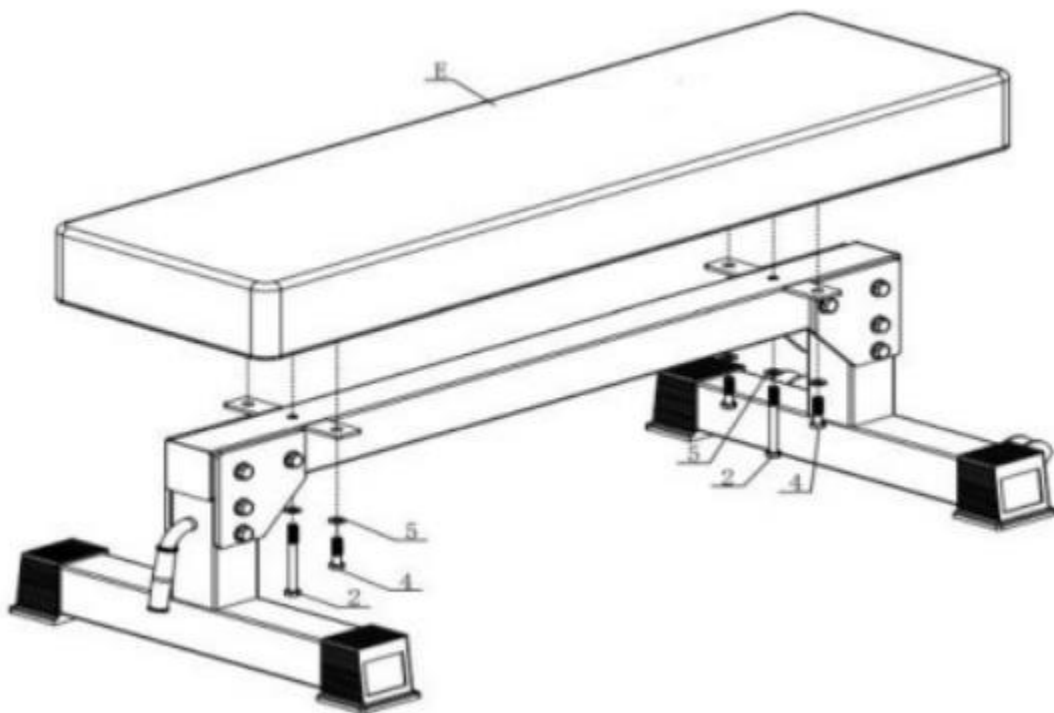

HEFTY REPLACEMENT PAD V2

HEFTYPAD

400347

Operator's Manual

Read the Operator's Manual entirely. When you see this symbol, the subsequent instructions and warnings are serious follow without exception. Your life and the lives of others depend on it!

PARTS LIST

KEY	DESCRIPTION	QUANTITY
E	BACKREST	1
2	BOLT M10*120	2
4	BOLT M10*50	4
5	WASHER M12	6

ASSEMBLY INSTRUCTIONS

STEP 1

ACKNOWLEDGEMENT OF RISK AND RELEASE OF LIABILITY

The use of any equipment, including this one, involves the potential risk of injury. Apart from any warranty claim that might be presented for a claimed defect in material or workmanship of the product, you accept and assume full responsibility for any and all injuries, damages (both economic and non-economic), and losses of any type, which may occur, and you fully and forever release and discharge Titan, its insurers, employees, officers, directors, associates, and agents from any and all claims, demands, damages, rights of action, or causes of action, present or future, whether the same be known or unknown, anticipated, or unanticipated, resulting from or arising out of the use of said equipment.