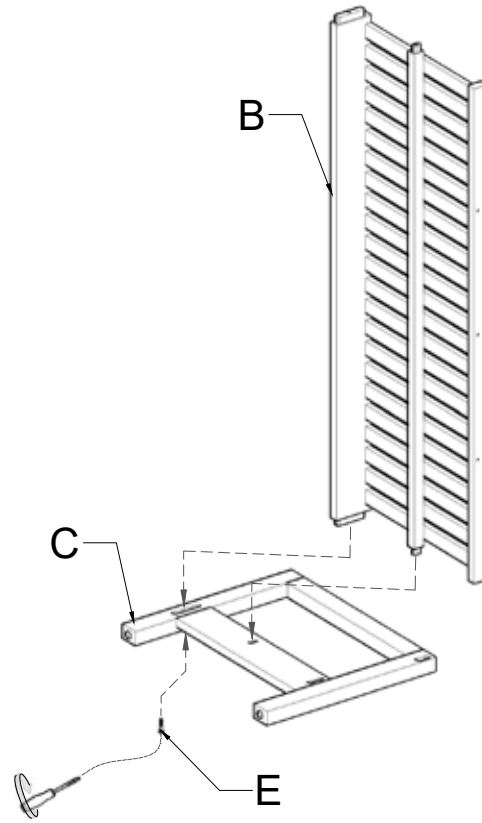

PARTS

A   BACKREST
B   SEAT
C   LEG NUMBER MATCH
D   BRASS M8X4CM
E   BRASS M6X6CM
F   BRASS M6X4CM
G   *NOT INCLUDED IN SCREWDRIVER

STEP 1