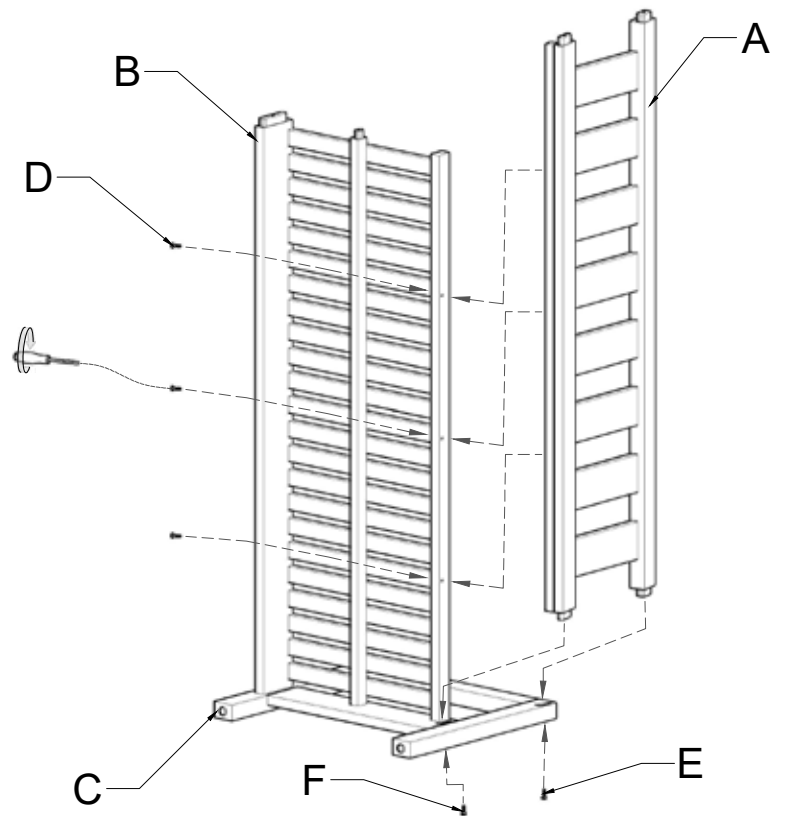

PARTS

A   BACKREST
B   SEAT
C   LEG NUMBER MATCH
D   BRASS M8X4CM
E   BRASS M6X6CM
F   BRASS M6X4CM
G   *NOT INCLUDED IN SCREWDRIVER

STEP 1

STEP 2