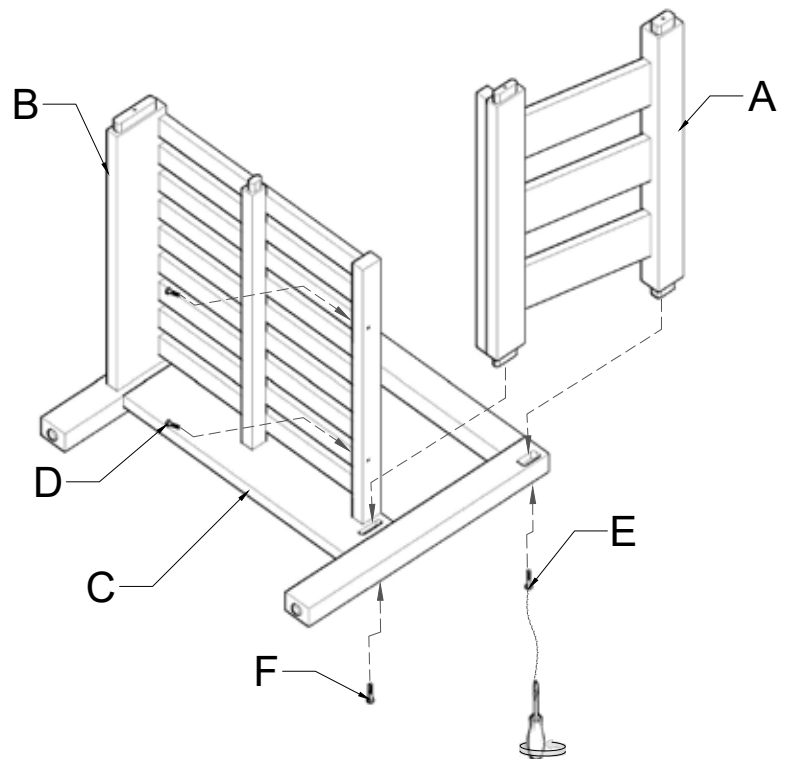

PARTS

A   BACKREST
B   SEAT
C   LEG NUMBER MATCH
D   BRASS M8X4CM
E   BRASS M6X6CM
F   BRASS M6X4CM
G   *NOT INCLUDED IN SCREWDRIVER

STEP 1

STEP 2