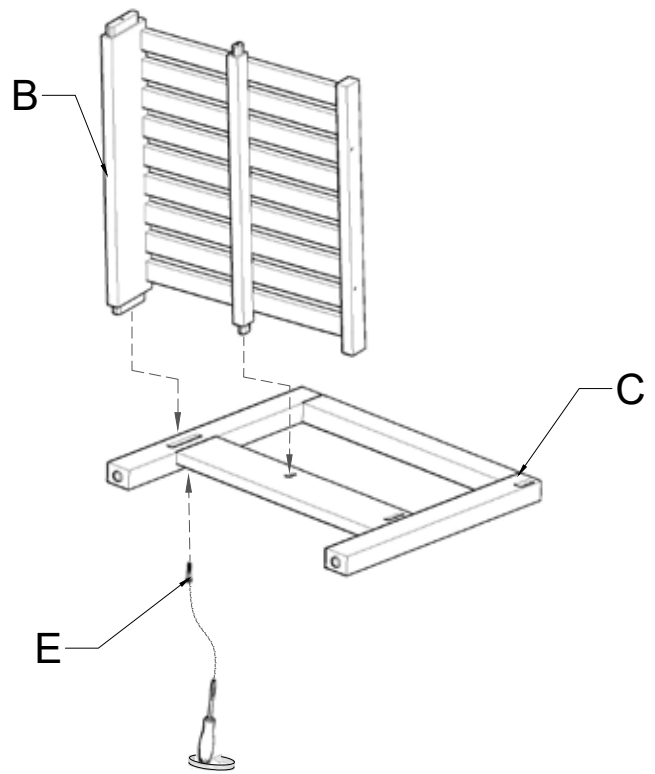

PARTS

A   BACKREST
B   SEAT
C   LEG NUMBER MATCH
D   BRASS M8X4CM
E   BRASS M6X6CM
F   BRASS M6X4CM
G   *NOT INCLUDED IN SCREWDRIVER

STEP 1