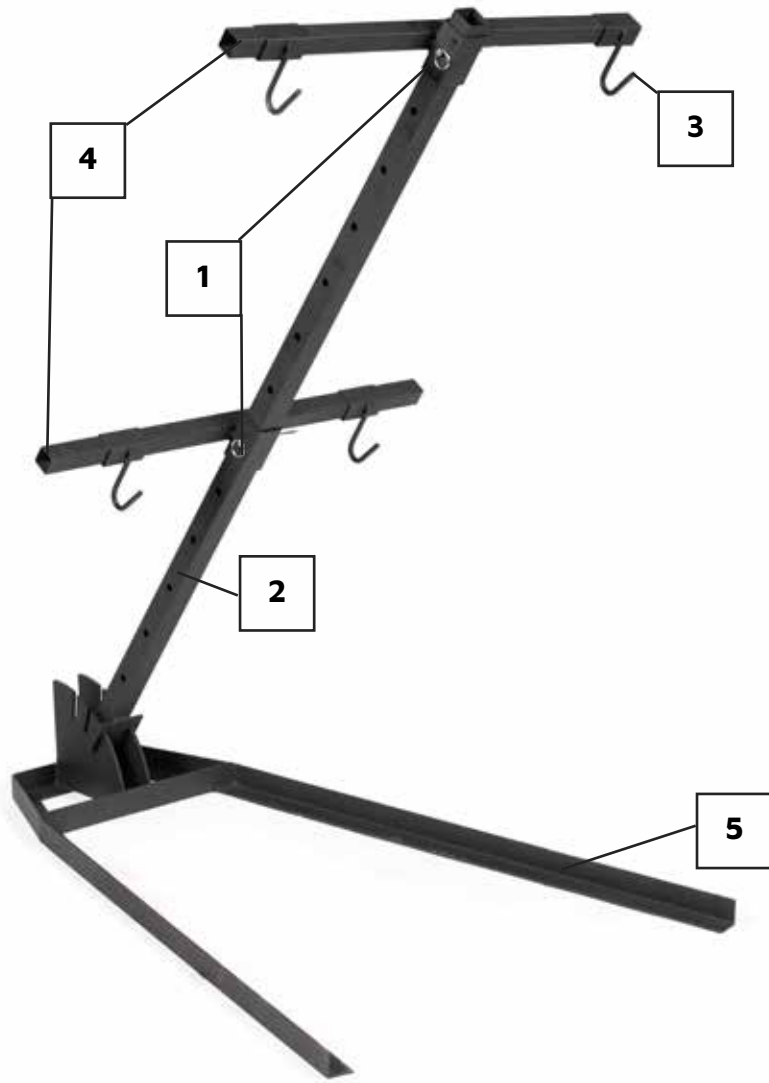

899535 - ASADOCR_A3_AE

Asado Cross with Adjustable Base

UNBOXING

- 1.** LOCK PIN (2 PC)
- 2.** UPRIGHT (1 PC)
- 3.** HOOK SLEEVE (4 PC)
- 4.** CROSSBAR (2 PC)
- 5.** BASE (1 PC)

WARNINGS

Heavy object. Use lifting aids and proper lifting techniques when moving.