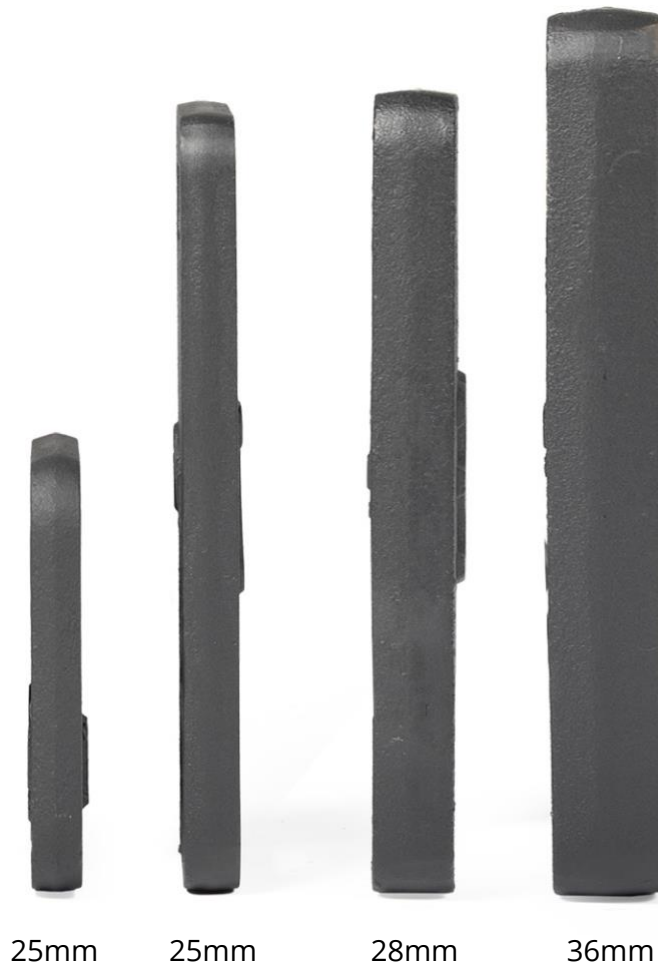

PARTS DIAGRAM / EXPLODED VIEW

A ruck plate is a weighted plate, designed specifically for ruck training, that is placed in a backpack or rucksack for extra resistance during a rucking session. Ruck plates are used to add more resistance during ruck training sessions.

RUCK PLATES ARE SOLD INDIVIDUALLY

KEY	DESCRIPTION	QTY
(1)	10 LB CAST IRON RUCK WEIGHT PLATE	1
(2)	20 LB CAST IRON RUCK WEIGHT PLATE	1
(3)	30 LB CAST IRON RUCK WEIGHT PLATE	1
(4)	45 LB CAST IRON RUCK WEIGHT PLATE	1

ASSEMBLY INSTRUCTIONS

- No assembly required.