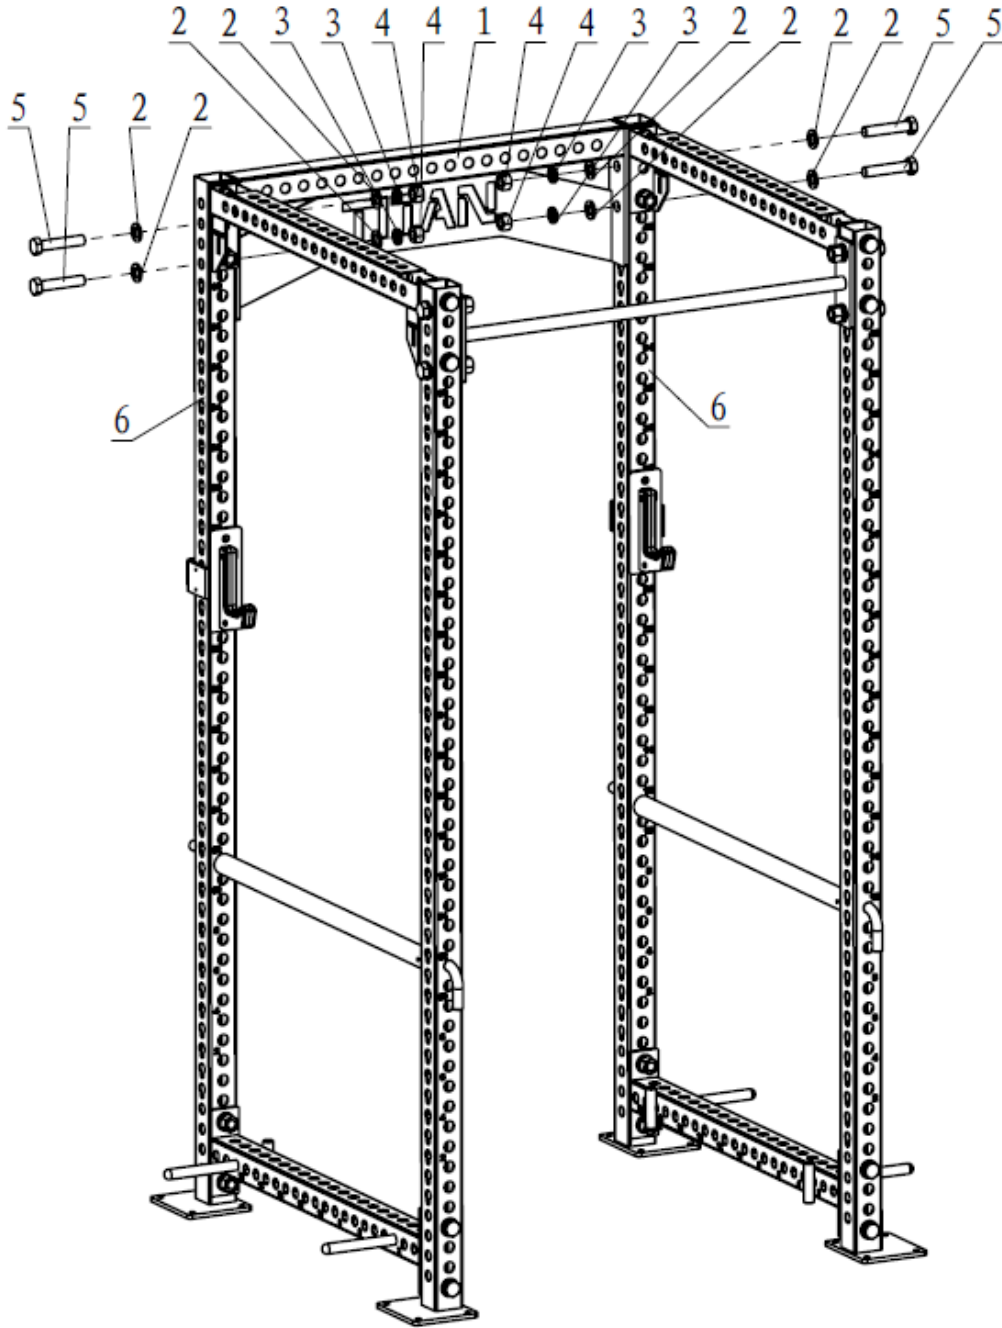

FULL ASSEMBLY/EXPLODED VIEW

KEY	DESCRIPTION	QTY
(1)	LOGO FRAME	1
(2)	FLAT WASHER $\Phi 26 * \Phi 44 * 4$	8
(3)	SPRING WASHER $\Phi 24$	4
(4)	NUT M24	4
(5)	HEX BOLT M24*120	4

ASSEMBLY INSTRUCTIONS

STEP 1

1. Remove the Pull Up Bar from the Power Rack.
2. Connect the Stabilizer with Titan logo gusset (1) and the Upright Frame (6) for Power Rack, using Flat Washer $\Phi 26*\Phi 44*4$ (2), Spring Washer $\Phi 24$ (3), M24 Flat Nut (4) and Hex Bolt M24*120 (5).