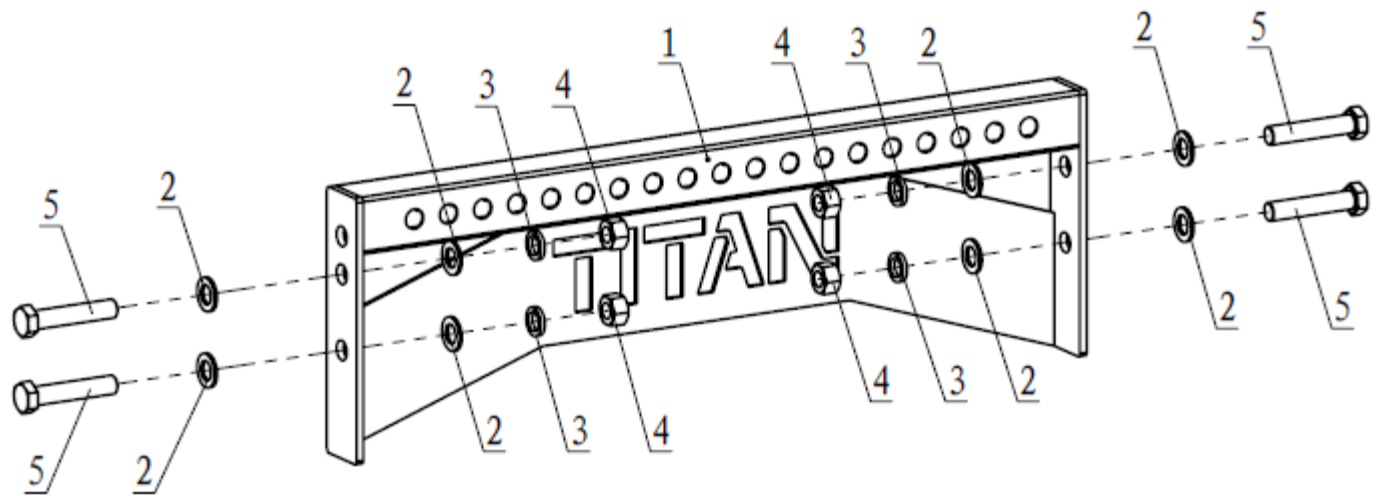

STABILIZER WITH TITAN LOGO GUSSET

TITANLOGOSTBv2

401764

Operator's Manual

Read the Operator's Manual entirely. When you see this symbol, the subsequent instructions and warnings are serious follow without exception. Your life and the lives of others depend on it!

FULL ASSEMBLY/EXPLODED VIEW

KEY	DESCRIPTION	QTY
(1)	LOGO FRAME	1
(2)	FLAT WASHER $\Phi 26 * \Phi 44 * 4$	8
(3)	SPRING WASHER $\Phi 24$	4
(4)	NUT M24	4
(5)	HEX BOLT M24*120	4

ASSEMBLY INSTRUCTIONS

STEP 1

1. Remove the Pull Up Bar from the Power Rack.
2. Connect the Stabilizer with Titan logo gusset (1) and the Upright Frame (6) for Power Rack, using Flat Washer $\Phi 26*\Phi 44*4$ (2), Spring Washer $\Phi 24$ (3), M24 Flat Nut (4) and Hex Bolt M24*120 (5).