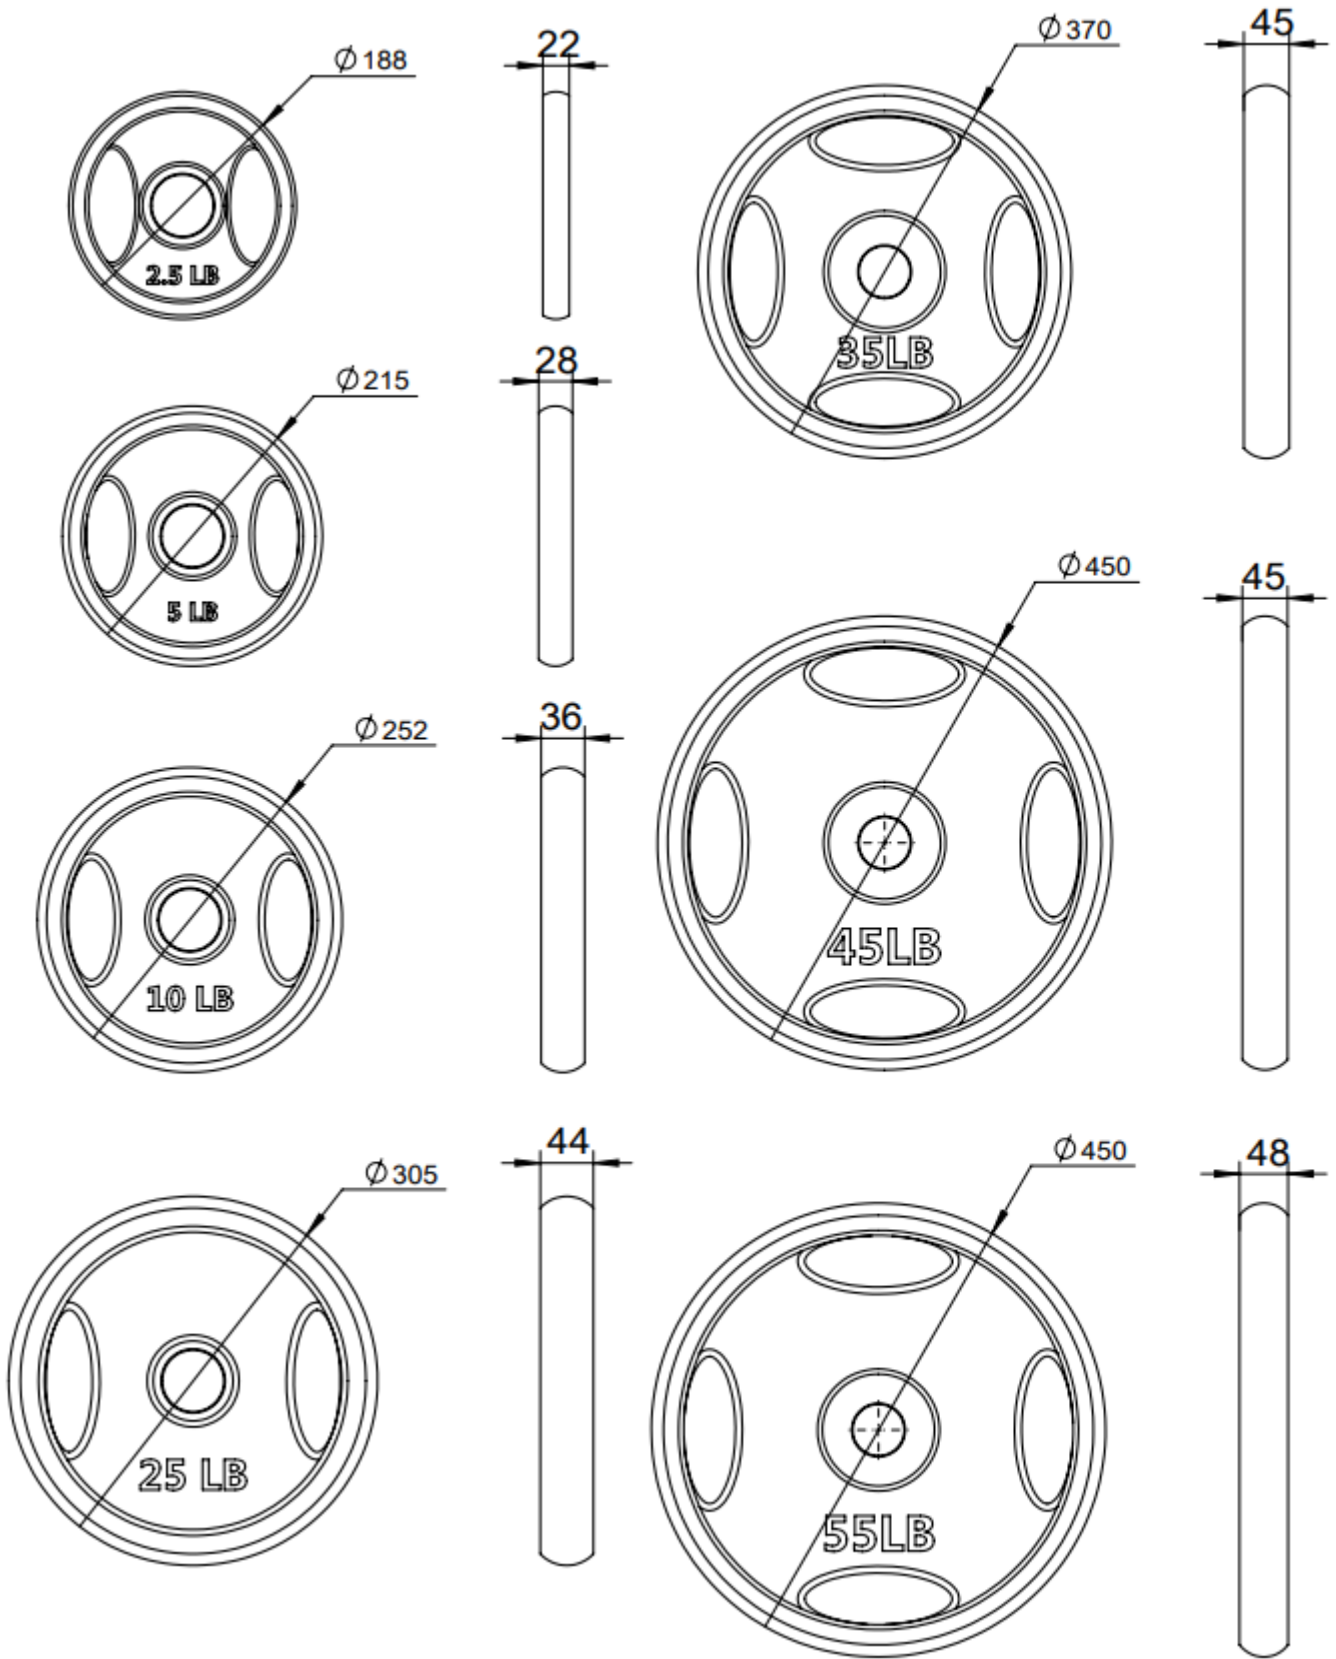

LB GRIP PLATES

**GPLATE(245), GPLATE2.5, GPLATE5, GPLATE10, GPLATE25,
GPLATE35, GPLATE45, GPLATE55
430376, 430268, 430269, 430270, 430271, 430272, 430273, 430274**

Operator's Manual

Read the Operator's Manual entirely. When you see this symbol, the subsequent instructions and warnings are serious follow without exception. Your life and the lives of others depend on it!

PARTS DIAGRAM / EXPLODED VIEW

PARTS LIST

The Grip Plates are sold Individually, as a pair, or as a set of pairs. See the chart below for the correct number of plates distributed per LB.

KEY	DESCRIPTION	QTY
(1)	245 LB SET GRIP PLATES 2 Each of - 2.5 LB, 5 LB, 10 LB, 25 LB, 35 LB, 45 LB	12
(2)	2.5 LB PAIR GRIP PLATES	2
(3)	5 LB PAIR GRIP PLATES	2
(4)	10 LB PAIR GRIP PLATES	2
(5)	25 LB PAIR GRIP PLATES	2
(6)	35 LB SINGLE GRIP PLATE	1
(7)	45 LB SINGLE GRIP PLATE	1
(8)	55 LB SINGLE GRIP PLATE	1