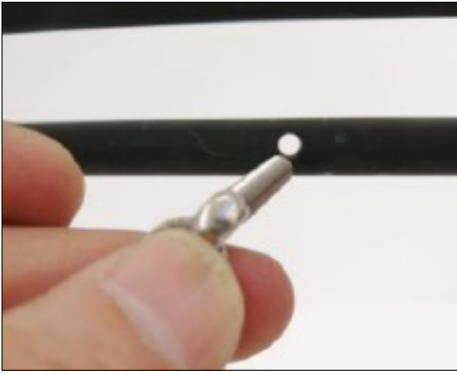

899455 - CGATT_AE

Adjustable Kettle-Style Grill Attachment

UNBOXING

- 1.** RING (PC 1)
- 2.** MESH GRATE (PC 1)
- 3.** FRAME WITH ROUND BAR AND GEAR (PC 1)
- 4.** HOOK (PC 1)
- 5.** WHEEL WITH WOODEN HANDLE (PC 1)
- 6.** WIRE ROPE (PC 1)
- 7.** HARDWARE KIT (PC 1)

STEP 1

Place ring over the frame. Align holes of supporting bar with holes of the ring. Insert the bolts and tighten screws by wrench and Philips-head screwdriver.

STEP 2

Insert long bolt through the hole of hook, install with washer, and tighten.

STEP 3

Install the wheel with wooden handle, align holes with the rotated round bar and insert long bolt. Securely tighten with a wrench.

STEP 4

Insert bolt with one wire rope through the rotated bar, do this for each side.