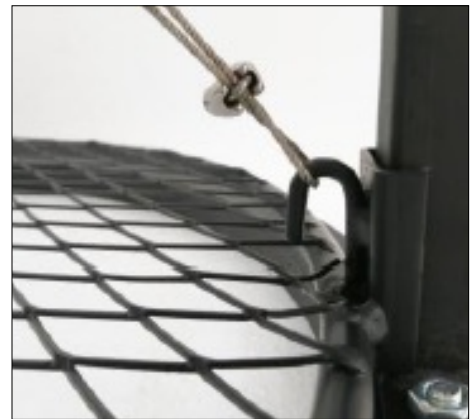

899455 - CGATT_AE

Adjustable Kettle-Style Grill Attachment

UNBOXING

- 1.** RING (PC 1)
- 2.** MESH GRATE (PC 1)
- 3.** FRAME WITH ROUND BAR AND GEAR (PC 1)
- 4.** HOOK (PC 1)
- 5.** WHEEL WITH WOODEN HANDLE (PC 1)
- 6.** WIRE ROPE (PC 1)
- 7.** HARDWARE KIT (PC 1)

STEP 1

Place ring over the frame. Align holes of supporting bar with holes of the ring. Insert the bolts and tighten screws by wrench and Philips-head screwdriver.

STEP 2

Insert long bolt through the hole of hook, install with washer, and tighten.

STEP 3

Install the wheel with wooden handle, align holes with the rotated round bar and insert long bolt. Securely tighten with a wrench.

STEP 4

Insert bolt with one wire rope through the rotated bar, do this for each side.

STEP 5

Install the wire ropes on the grill grate hooks.

STEP 6

Tighten any bolts that are still loose and get grilling.

WARNINGS

Heavy object. Use lifting aids and proper lifting techniques when moving.

Sharp objects may be involved. Use precaution and protection.