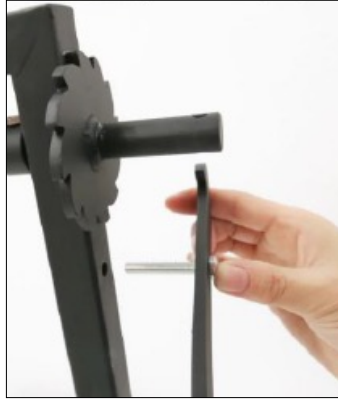

899455 - CGATT_AE

Adjustable Kettle-Style Grill Attachment

UNBOXING

- 1.** RING (PC 1)
- 2.** MESH GRATE (PC 1)
- 3.** FRAME WITH ROUND BAR AND GEAR (PC 1)
- 4.** HOOK (PC 1)
- 5.** WHEEL WITH WOODEN HANDLE (PC 1)
- 6.** WIRE ROPE (PC 1)
- 7.** HARDWARE KIT (PC 1)

STEP 1

Place ring over the frame. Align holes of supporting bar with holes of the ring. Insert the bolts and tighten screws by wrench and Philips-head screwdriver.

STEP 2

Insert long bolt through the hole of hook, install with washer, and tighten.

STEP 3

Install the wheel with wooden handle, align holes with the rotated round bar and insert long bolt. Securely tighten with a wrench.

STEP 4

Insert bolt with one wire rope through the rotated bar, do this for each side.

STEP 5

Install the wire ropes on the grill grate hooks.

STEP 6

Tighten any bolts that are still loose and get grilling.

WARNINGS

Heavy object. Use lifting aids and proper lifting techniques when moving.

Sharp objects may be involved. Use precaution and protection.