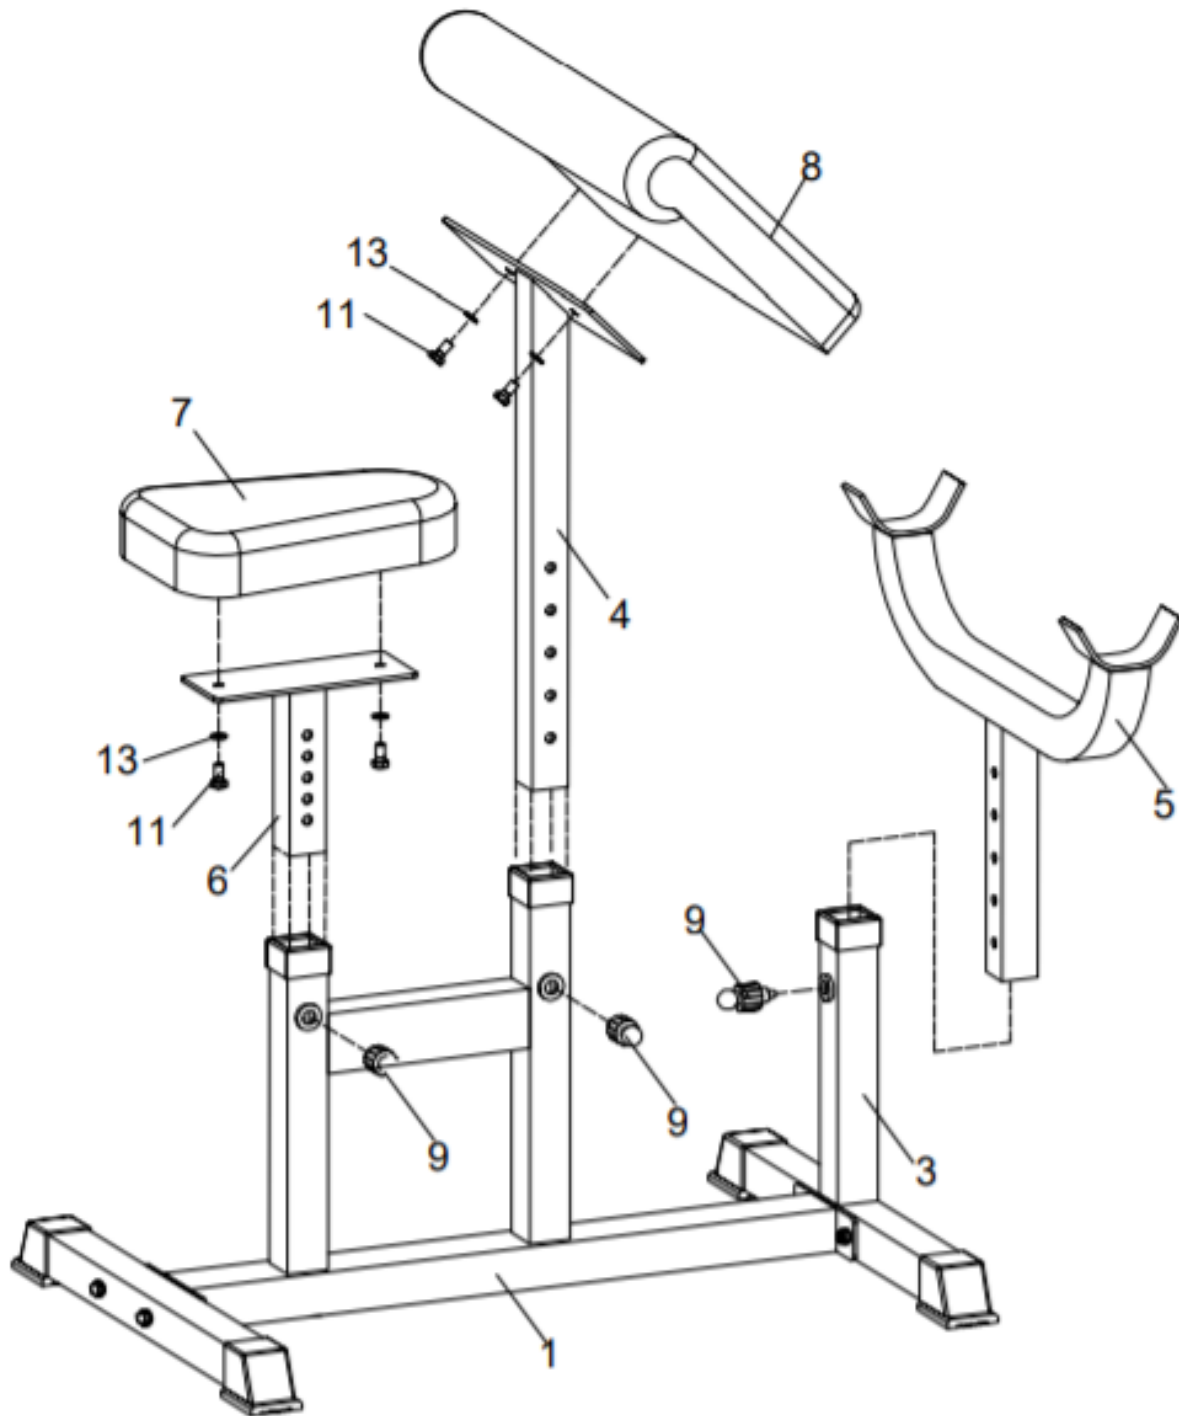

PARTS DIAGRAM / EXPLODED VIEW

KEY	BOX	DESCRIPTION	QTY
(1)	1	MAIN FRAME	1
(2)	1	BACK BASE TUBE	1
(3)	1	FRONT BASE TUBE	1
(4)	1	ARM CURL FRAME	1
(5)	1	BARBELL FRAME	1
(6)	1	SEAT FRAME	1
(7)	1	SEAT CUSHION	1
(8)	1	ARM CURL CUSHION	1
(9)	1	QUICK PIN	3
(10)	1	HEX BOLT M10x65	4
(11)	1	HEX BOLT M8x20	4
(12)	1	WASHER M10	8
(13)	1	WASHER M8	4
(14)	1	NUT M10	4

HARDWARE LIST

ASSEMBLY INSTRUCTIONS

STEP 1

STEP 2

NOTE: PLEASE MAKE SURE TO TIGHTEN ALL NUT-AND-BOLT COMBINATIONS BEFORE USE.

ACKNOWLEDGEMENT OF RISK AND RELEASE OF LIABILITY

The use of any equipment, including this one, involves the potential risk of injury. Apart from any warranty claim that might be presented for a claimed defect in material or workmanship of the product, you accept and assume full responsibility for any and all injuries, damages (both economic and non-economic), and losses of any type, which may occur, and you fully and forever release and discharge Titan, its insurers, employees, officers, directors, associates, and agents from any and all claims, demands, damages, rights of action, or causes of action, present or future, whether the same be known or unknown, anticipated, or unanticipated, resulting from or arising out of the use of said equipment.