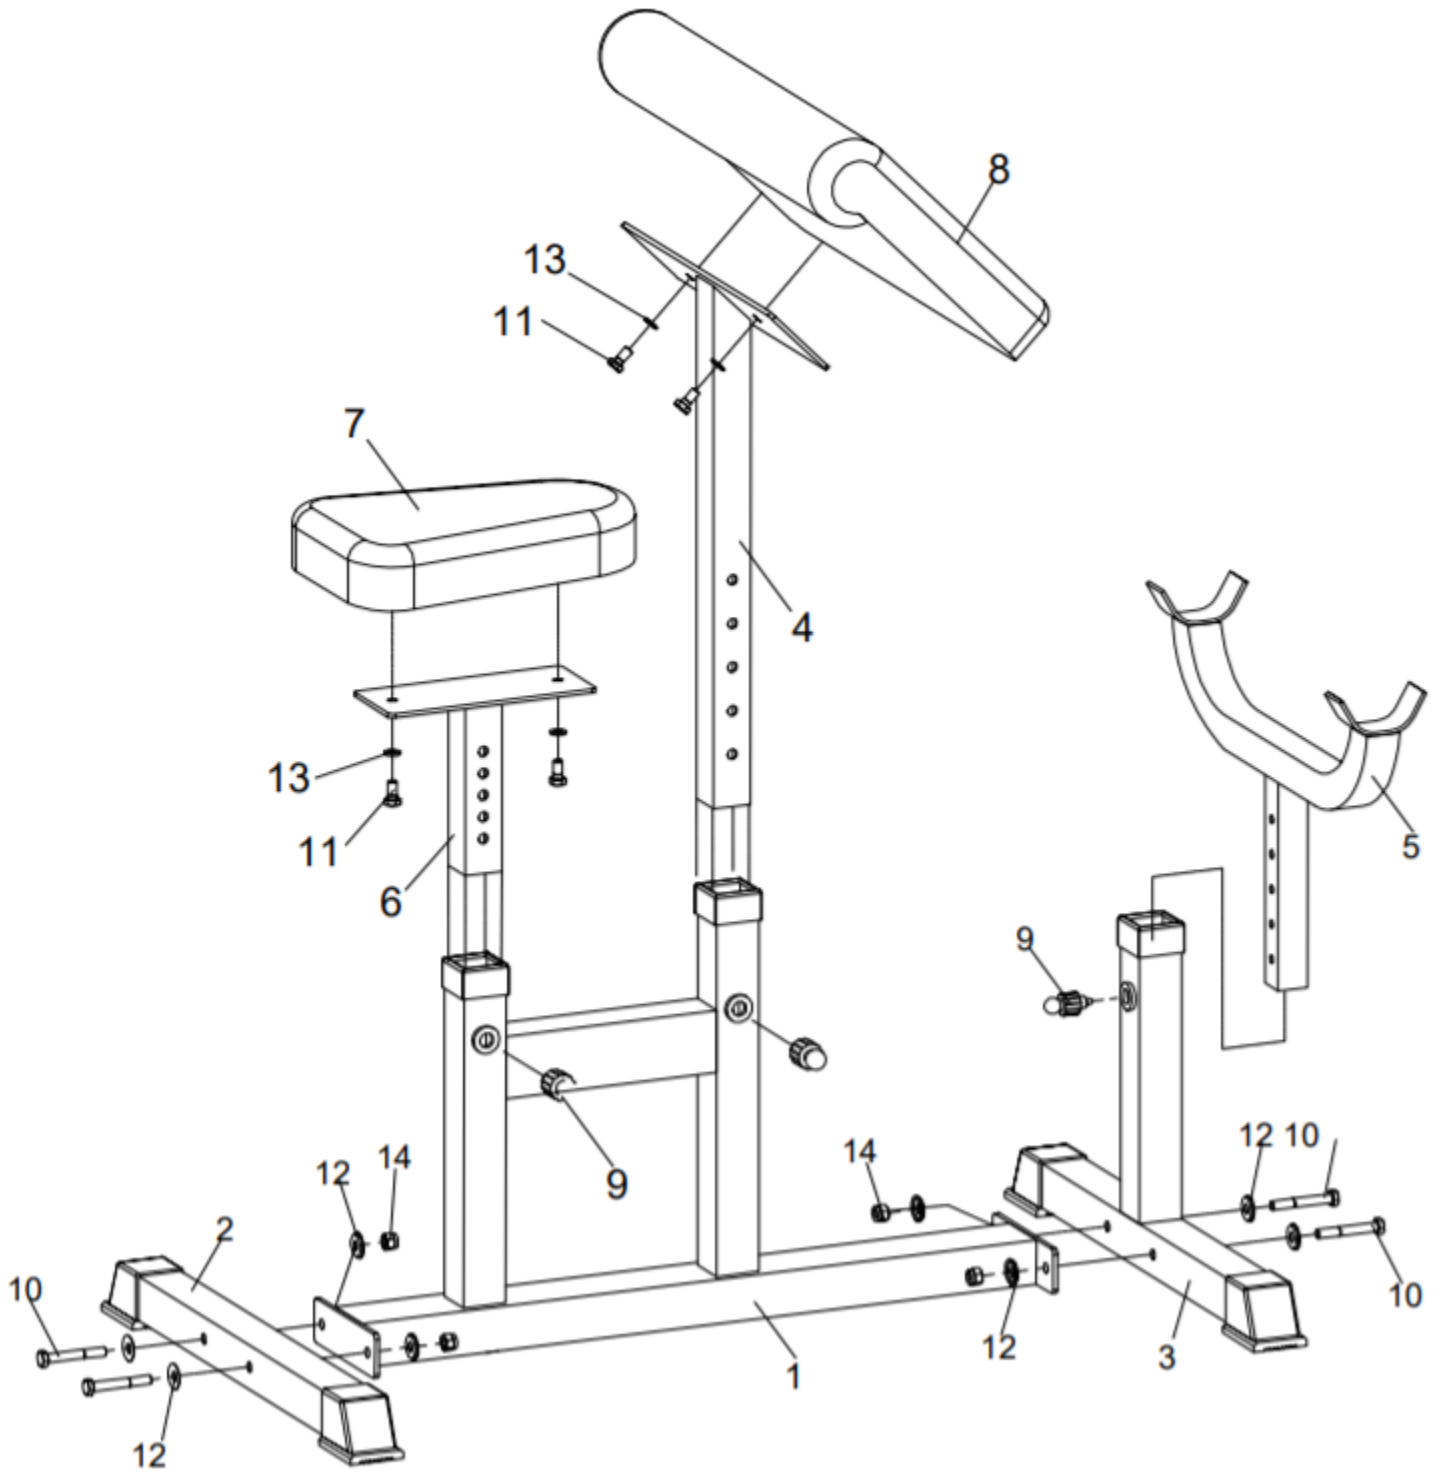

PREACHER CURL

PRCURL_BK

401480

Operator's Manual

Read the Operator's Manual entirely. When you see this symbol, the subsequent instructions and warnings are serious follow without exception. Your life and the lives of others depend on it!

PARTS DIAGRAM / EXPLODED VIEW

KEY	BOX	DESCRIPTION	QTY
(1)	1	MAIN FRAME	1
(2)	1	BACK BASE TUBE	1
(3)	1	FRONT BASE TUBE	1
(4)	1	ARM CURL FRAME	1
(5)	1	BARBELL FRAME	1
(6)	1	SEAT FRAME	1
(7)	1	SEAT CUSHION	1
(8)	1	ARM CURL CUSHION	1
(9)	1	QUICK PIN	3
(10)	1	HEX BOLT M10x65	4
(11)	1	HEX BOLT M8x20	4
(12)	1	WASHER M10	8
(13)	1	WASHER M8	4
(14)	1	NUT M10	4

HARDWARE LIST

ASSEMBLY INSTRUCTIONS

STEP 1

STEP 2

NOTE: PLEASE MAKE SURE TO TIGHTEN ALL NUT-AND-BOLT COMBINATIONS BEFORE USE.

ACKNOWLEDGEMENT OF RISK AND RELEASE OF LIABILITY

The use of any equipment, including this one, involves the potential risk of injury. Apart from any warranty claim that might be presented for a claimed defect in material or workmanship of the product, you accept and assume full responsibility for any and all injuries, damages (both economic and non-economic), and losses of any type, which may occur, and you fully and forever release and discharge Titan, its insurers, employees, officers, directors, associates, and agents from any and all claims, demands, damages, rights of action, or causes of action, present or future, whether the same be known or unknown, anticipated, or unanticipated, resulting from or arising out of the use of said equipment.