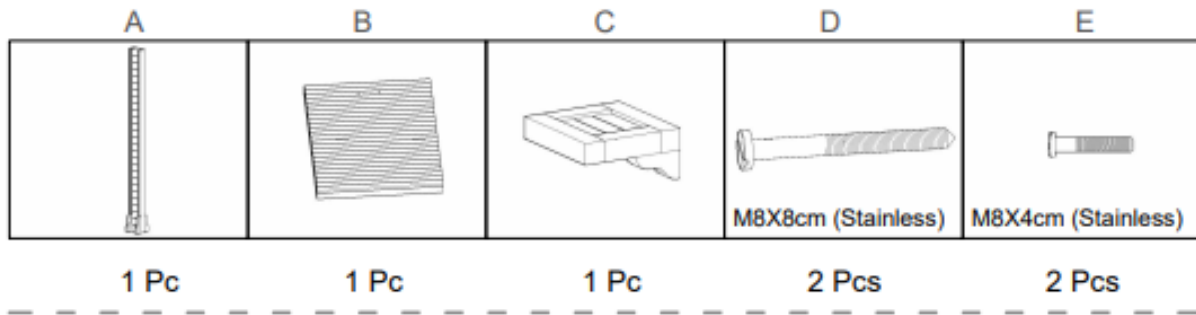

# COBAN TEAK SHOWER PLUMBING KIT

---

SHOWERKIT, SHOWERFRAM, SHOWERBASE, SHOWERPLUMB  
899295, 899294, 899280, 899452

# SHOWER BASE+FRAME PARTS DIAGRAM / EXPLODED VIEW

**SHOWER PLUMBING PARTS DIAGRAM / EXPLODED VIEW**

---

KEY	BOX	DESCRIPTION	QTY
(1)	1	SHOWER FAUCET	1
(2)	1	PIPE FOR TOP SHOWER	1
(3)	1	SOCKET POPE	1
(4)	1	PIPE	1
(5)	1	WATER FAUCET	1
(6)	1	PIPE	1
(7)	1	PIPE CLAMP	6