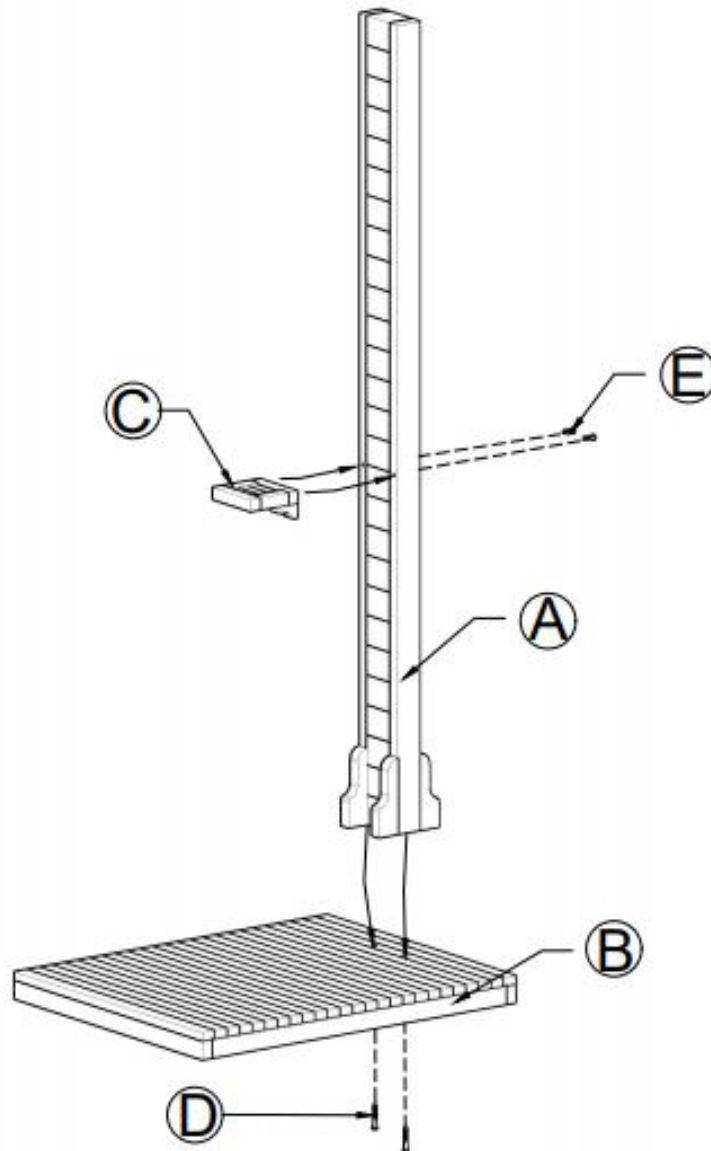

# COBAN TEAK SHOWER PLUMBING KIT

---

SHOWERKIT, SHOWERFRAM, SHOWERBASE, SHOWERPLUMB  
899295, 899294, 899280, 899452

# SHOWER BASE+FRAME PARTS DIAGRAM / EXPLODED VIEW

**SHOWER PLUMBING PARTS DIAGRAM / EXPLODED VIEW**

---

KEY	BOX	DESCRIPTION	QTY
(1)	1	SHOWER FAUCET	1
(2)	1	PIPE FOR TOP SHOWER	1
(3)	1	SOCKET POPE	1
(4)	1	PIPE	1
(5)	1	WATER FAUCET	1
(6)	1	PIPE	1
(7)	1	PIPE CLAMP	6