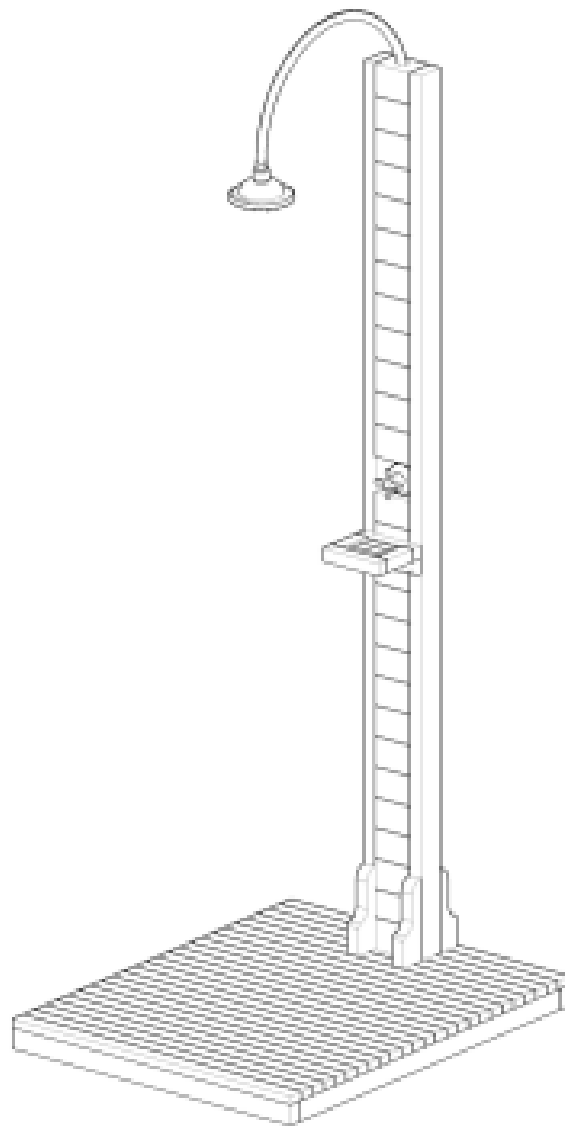

# COBAN TEAK SHOWER PLUMBING KIT

---

SHOWERKIT, SHOWERFRAM, SHOWERBASE, SHOWERPLUMB  
899295, 899294, 899280, 899452

## Operator's Manual

**TITAN**  
GREAT OUTDOORS

Read the Operator's Manual entirely. When you see this symbol, the subsequent instructions and warnings are serious follow without exception. Your life and the lives of others depend on it!

# SHOWER BASE+FRAME PARTS DIAGRAM / EXPLODED VIEW

**SHOWER PLUMBING PARTS DIAGRAM / EXPLODED VIEW**

---

KEY	BOX	DESCRIPTION	QTY
(1)	1	SHOWER FAUCET	1
(2)	1	PIPE FOR TOP SHOWER	1
(3)	1	SOCKET POPE	1
(4)	1	PIPE	1
(5)	1	WATER FAUCET	1
(6)	1	PIPE	1
(7)	1	PIPE CLAMP	6