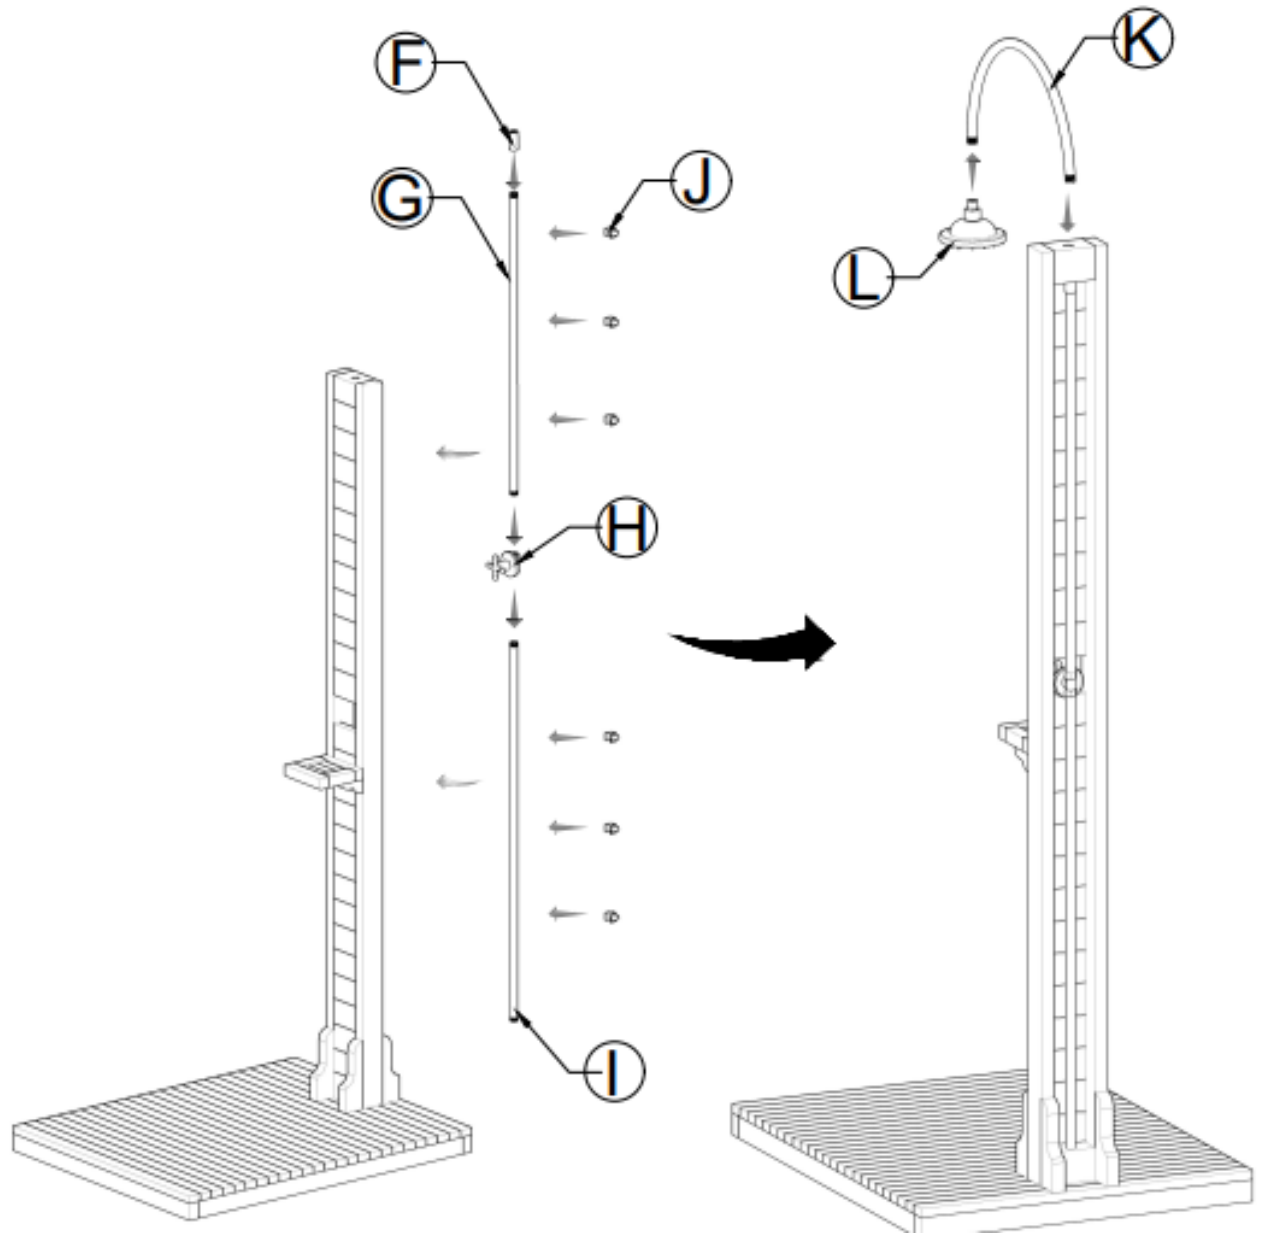

PLUMBING ASSEMBLY INSTRUCTIONS

A	B	C	D	E	F	G	H	I	J	K	L
1 Pc	1 Pc	1 Pc	2 Pcs	2 Pcs	1 Pc	1 Pc	1 Pc	1 Pc	6 Pcs	1 Pc	1 Pc