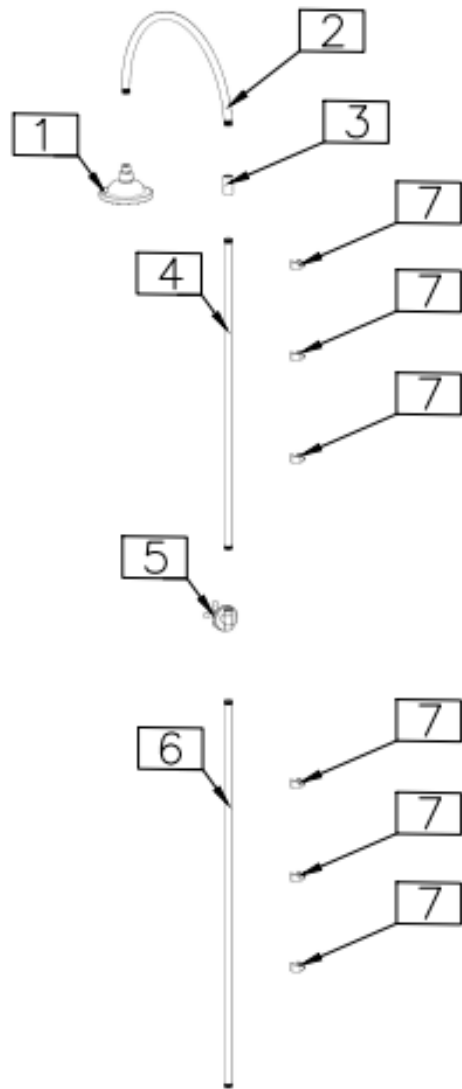

# COBAN TEAK SHOWER PLUMBING KIT

---

SHOWERKIT, SHOWERFRAM, SHOWERBASE, SHOWERPLUMB  
899295, 899294, 899280, 899452

## Operator's Manual

**TITAN**  
GREAT OUTDOORS

Read the Operator's Manual entirely. When you see this symbol, the subsequent instructions and warnings are serious follow without exception. Your life and the lives of others depend on it!

# SHOWER BASE+FRAME PARTS DIAGRAM / EXPLODED VIEW

**SHOWER PLUMBING PARTS DIAGRAM / EXPLODED VIEW**

---

KEY	BOX	DESCRIPTION	QTY
(1)	1	SHOWER FAUCET	1
(2)	1	PIPE FOR TOP SHOWER	1
(3)	1	SOCKET POPE	1
(4)	1	PIPE	1
(5)	1	WATER FAUCET	1
(6)	1	PIPE	1
(7)	1	PIPE CLAMP	6

# PLUMBING ASSEMBLY INSTRUCTIONS

A	B	C	D	E	F	G	H	I	J	K	L
1 Pc	1 Pc	1 Pc	2 Pcs	2 Pcs	1 Pc	1 Pc	1 Pc	1 Pc	6 Pcs	1 Pc	1 Pc