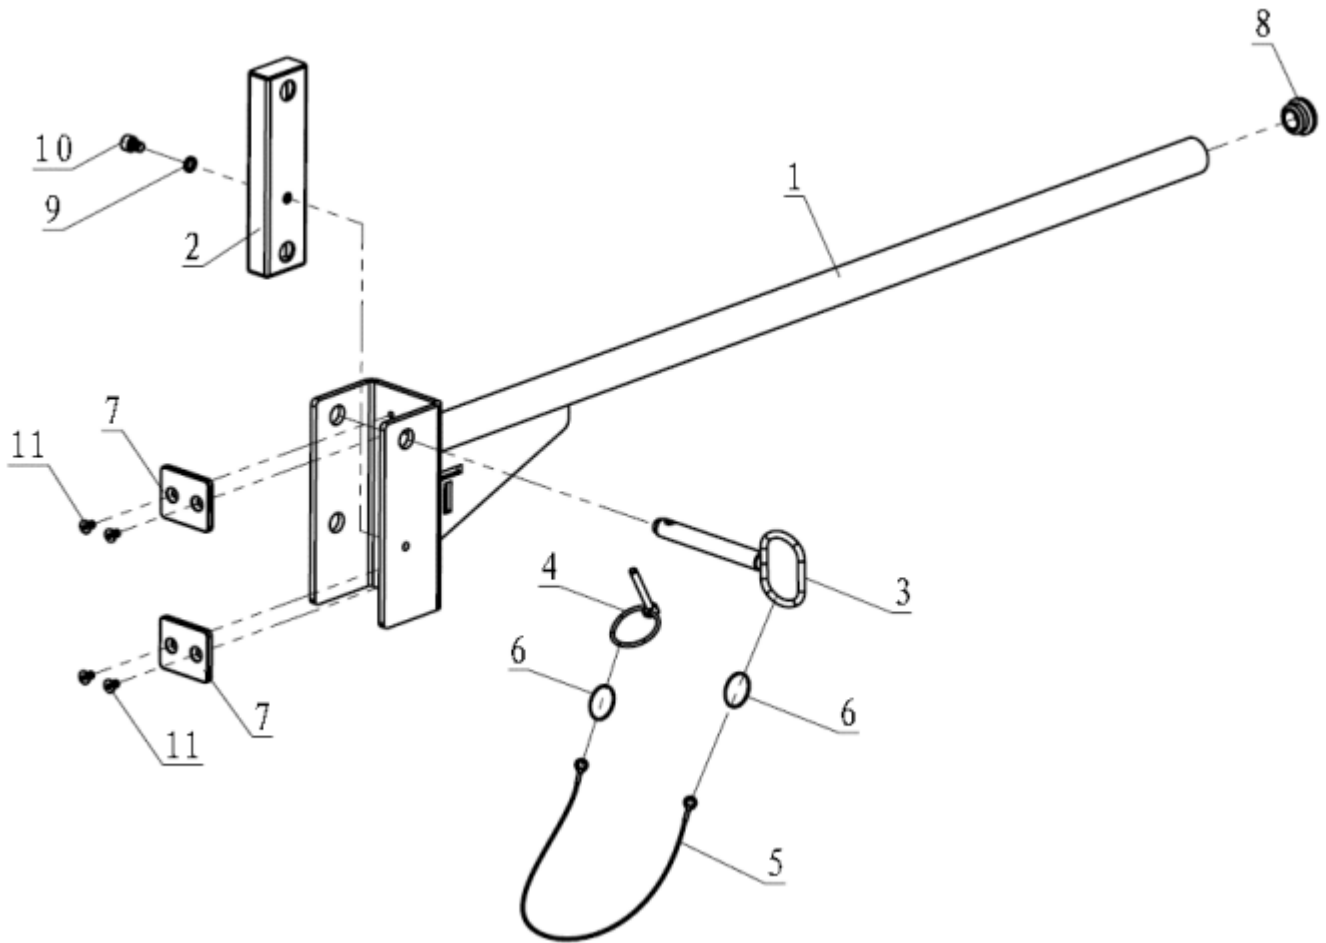

YOUTH PULL-UP BAR

SPUB

401139

Operator's Manual

Read the Operator's Manual entirely. When you see this symbol, the subsequent instructions and warnings are serious follow without exception. Your life and the lives of others depend on it!

PARTS DIAGRAM / EXPLODED VIEW

KEY	DESCRIPTION	QTY	KEY	DESCRIPTION	QTY
(1)	PULL-UP FRAME	1	(7)	PLASTIC PLATE	2
(2)	HOLDER FRAME	1	(8)	END CAP $\Phi 32 \times 3$	1
(3)	HITCH PIN $\Phi 16 \times 125$	1	(9)	SPRING WASHER $\Phi 8$	1
(4)	SMALL PIN $\Phi 6 \times 45$	1	(10)	HEX BOLT M8 $\Phi 10$	1
(5)	CABLE $\Phi 5.5 \times \Phi 1.6 \times 330$	1	(11)	COUNTERSUNK HEAD	4
(6)	PULL RING $\Phi 6 \times 182$	2			