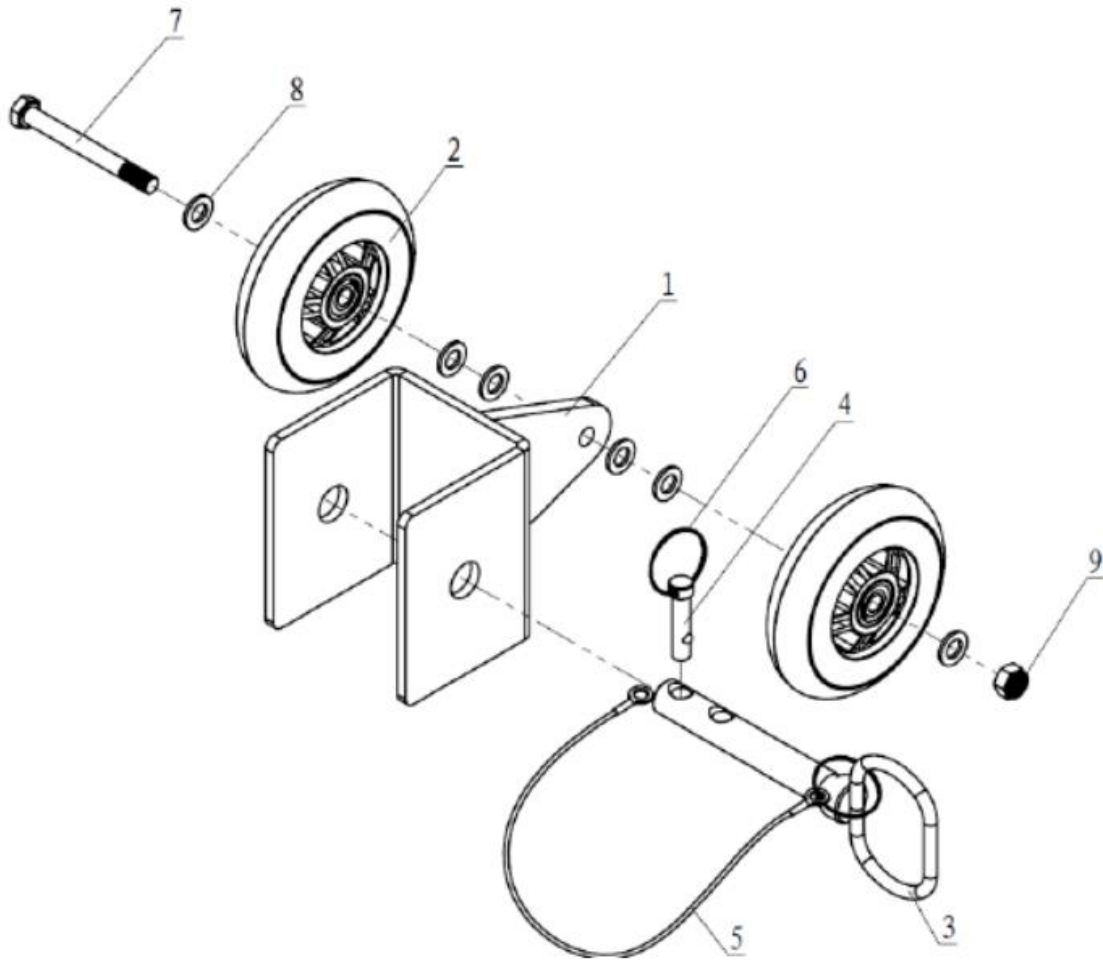

T-3 and X-3 SERIES RACK MOUNTED MUSCLE ROLLER

T3ROLL, X3ROLL

400635, 400634

Operator's Manual

Read the Operator's Manual entirely. When you see this symbol, the subsequent instructions and warnings are serious follow without exception. Your life and the lives of others depend on it!

PARTS DIAGRAM / EXPLODED VIEW

KEY	BOX	DESCRIPTION	QTY
(1)	1	WHEEL	1
(2)	1	100 WHEEL	2
(3)	1	HITCH PIN $\Phi 20 * \Phi 16 * 118$	1
(4)	1	SMALL PIN	1
(5)	1	CABLE 5.5*6*330	1
(6)	1	PULL RING $\Phi 6 * 182$	2
(7)	1	M8*75 HEX BOLT	1
(8)	1	FLAT WASHER	6
(10)	1	M8 NUT	1