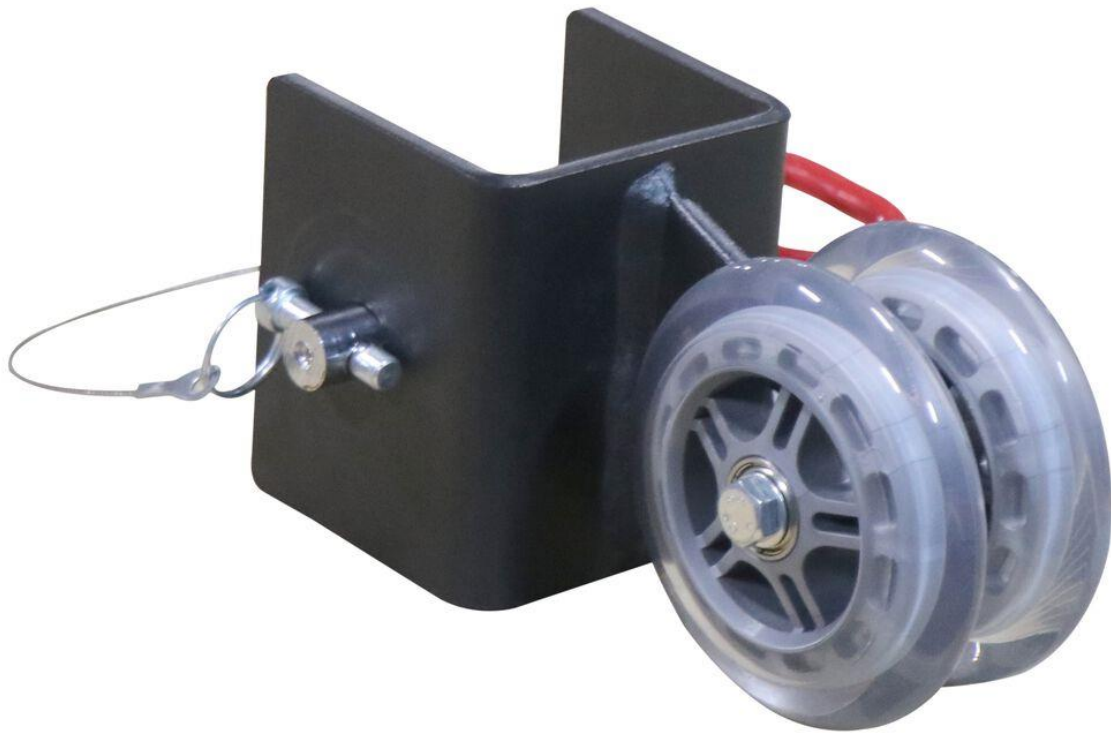

T-3 and X-3 SERIES RACK MOUNTED MUSCLE ROLLER

T3ROLL, X3ROLL

400635, 400634

Operator's Manual

Read the Operator's Manual entirely. When you see this symbol, the subsequent instructions and warnings are serious follow without exception. Your life and the lives of others depend on it!

PARTS DIAGRAM / EXPLODED VIEW

KEY	BOX	DESCRIPTION	QTY
(1)	1	WHEEL	1
(2)	1	100 WHEEL	2
(3)	1	HITCH PIN $\Phi 20 * \Phi 16 * 118$	1
(4)	1	SMALL PIN	1
(5)	1	CABLE 5.5*6*330	1
(6)	1	PULL RING $\Phi 6 * 182$	2
(7)	1	M8*75 HEX BOLT	1
(8)	1	FLAT WASHER	6
(10)	1	M8 NUT	1