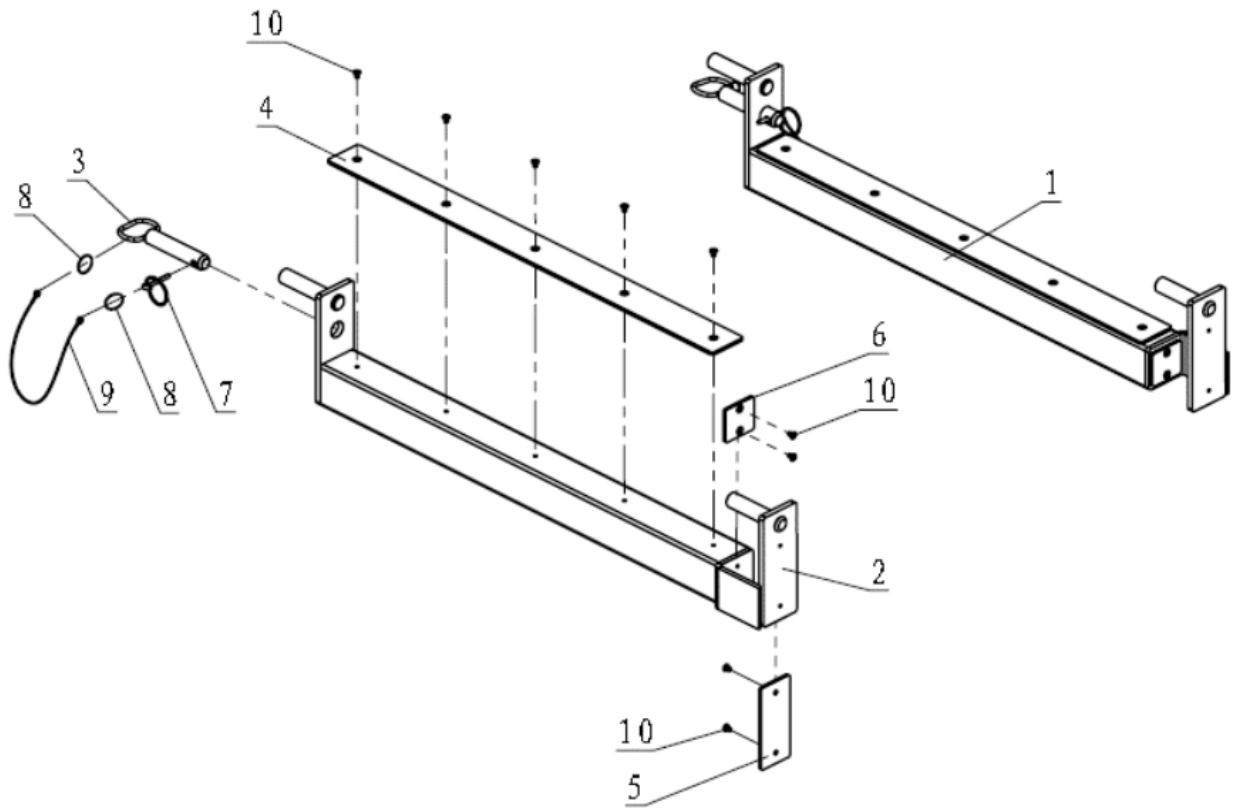

TITAN SERIES FLIP-DOWN SAFETIES

TITANFDWN36, TITANFDWN42
400979, 400980

Operator's Manual

Read the Operator's Manual entirely. When you see this symbol, the subsequent instructions and warnings are serious follow without exception. Your life and the lives of others depend on it!

PARTS DIAGRAM / EXPLODED VIEW

KEY	DESCRIPTION	QTY	KEY	DESCRIPTION	QTY
(1)	LEFT SAFETY ARM	1	(6)	PLASTIC PLATE	2
(2)	RIGHT SAFETY ARM	1	(7)	SMALL PIN $\Phi 6*45$	2
(3)	HITCH PIN $\Phi 25*125$	2	(8)	PULL RING $\Phi 6*182$	4
(4)	PLASTIC PLATE	2	(9)	CABLE $\Phi 5.5*\Phi 1.6*330$	2
(5)	PLASTIC PLATE	2	(10)	SCREW M6*10	18