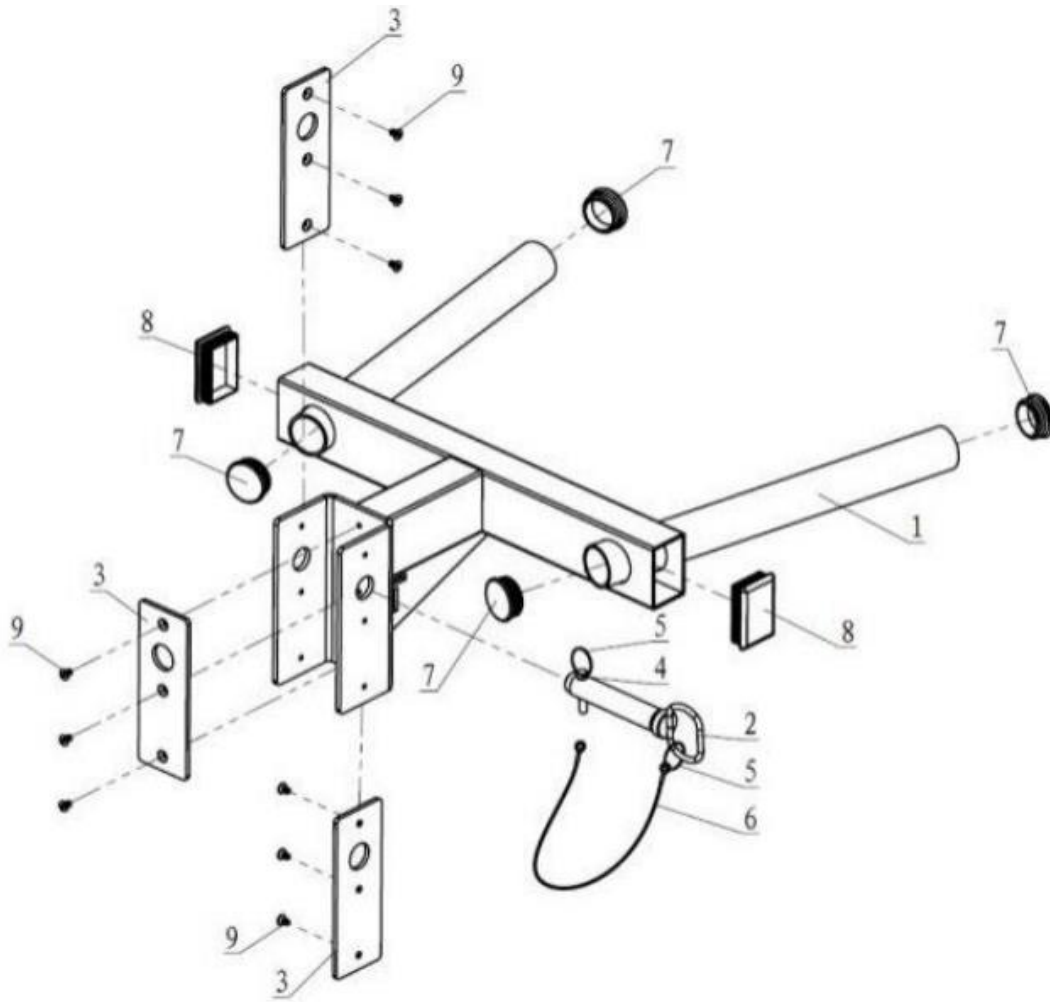

TITAN SERIES Y-DIP ATTACHMENT

TITANYDIP

400539

Operator's Manual

Read the Operator's Manual entirely. When you see this symbol, the subsequent instructions and warnings are serious follow without exception. Your life and the lives of others depend on it!

FULL ASSEMBLY/EXPLODED VIEW/ FULL PARTS LIST

KEY	DESCRIPTION	QTY	KEY	DESCRIPTION	QTY
(1)	FRAME	1	(6)	CABLE	1
(2)	HITCH PIN $\Phi 30*\Phi 25*142$	1	(7)	END CAP 48*2.5MM	4
(3)	BUMPER PLATE	3	(8)	SQUARE END CAP 50*75*3MM	2
(4)	SMALL PIN	1	(9)	SCREW M6*10	9
(5)	PULL RING $\Phi 6*182$	2			

ASSEMBLY INSTRUCTIONS

- No Assembly Required. This product is shipped fully assembled.

ACKNOWLEDGEMENT OF RISK AND RELEASE OF LIABILITY

The use of any equipment, including this one, involves the potential risk of injury. Apart from any warranty claim that might be presented for a claimed defect in material or workmanship of the product, you accept and assume full responsibility for any and all injuries, damages (both economic and non-economic), and losses of any type, which may occur, and you fully and forever release and discharge Titan, its insurers, employees, officers, directors, associates, and agents from any and all claims, demands, damages, rights of action, or causes of action, present or future, whether the same be known or unknown, anticipated, or unanticipated, resulting from or arising out of the use of said equipment.