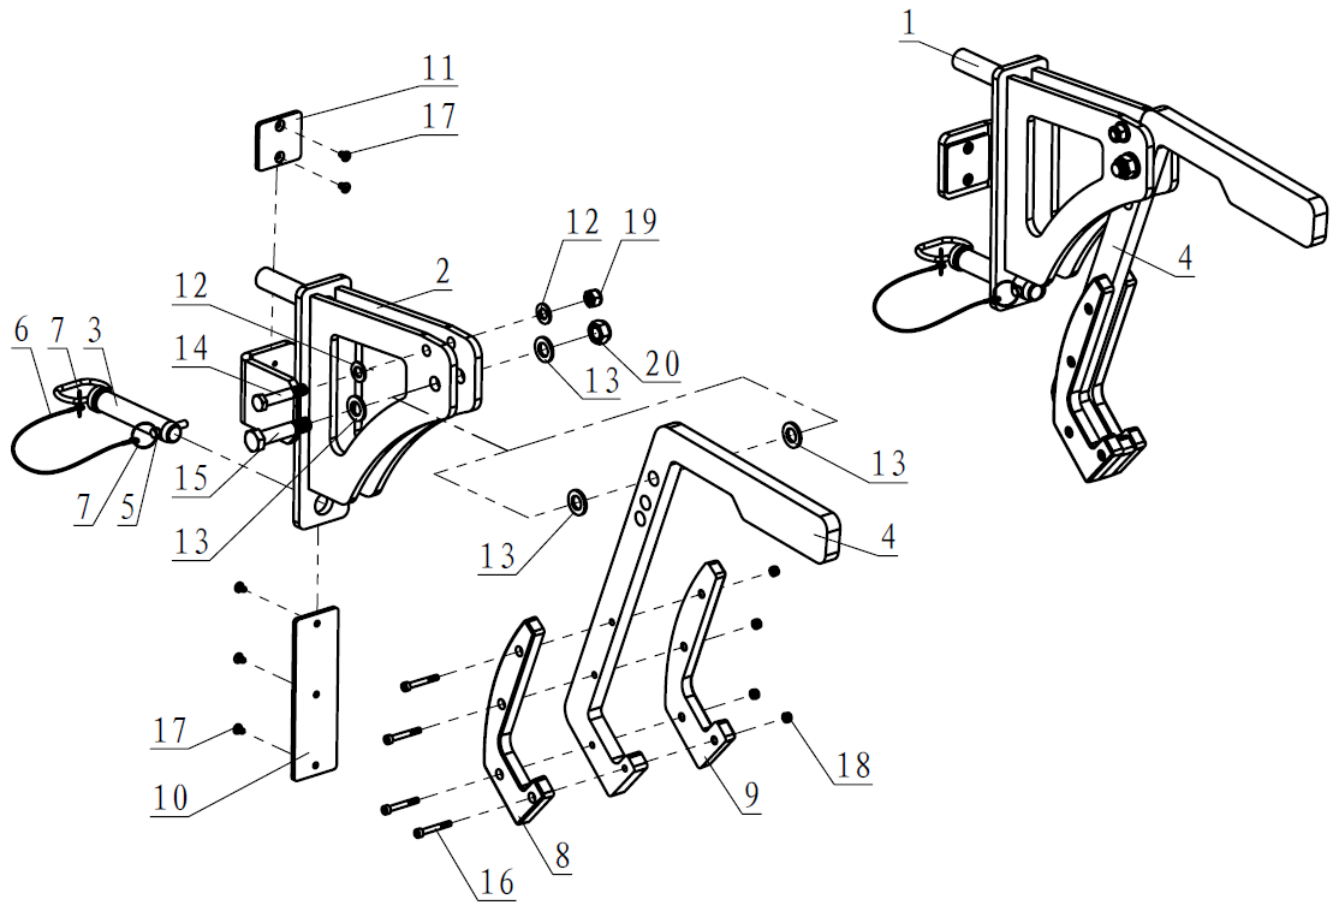

TITAN SERIES ADJUSTABLE MONOLIFT

TMNOLFT

400885

Operator's Manual

Read the Operator's Manual entirely. When you see this symbol, the subsequent instructions and warnings are serious follow without exception. Your life and the lives of others depend on it!

PARTS DIAGRAM / EXPLODED VIEW

KEY	DESCRIPTION	QTY	KEY	DESCRIPTION	QTY
(1)	LEFT FIXING FRAME	1	(11)	GUARD PLATE 60*65.5	2
(2)	RIGHT FIXING FRAME	1	(12)	FLAT WASHER Φ13.5*Φ24*2.5	4
(3)	HITCH PIN Φ30*Φ25*142	2	(13)	FLAT WASHER Φ17*Φ30*3	8
(4)	SWING BARBELL PLATE	2	(14)	HEX BOLT M12*65	2
(5)	COTTER PIN Φ11*Φ8*50	2	(15)	HEX BOLT M16*75	2
(6)	WIRE ROPE 1 Φ5.5*Φ1.6*330	2	(16)	COUNTERSUNK HEAD SCREW M6*45	8
(7)	PULL RING Φ6*182	4	(17)	HEXAGON SOCKET HEAD BOLT M6*10	10
(8)	LEFT SAFETY SPLINT	2	(18)	NUT M6	8
(9)	RIGHT SAFETY SPLINT	2	(19)	NUT M12	2
(10)	REAR GUARD PLATE 210*65*5	2	(20)	NUT M16	2

ASSEMBLY INSTRUCTIONS

Step 1

Remove Hex Bolt M16*75 (15), Flat Washer, (13) and Nut M16 (20) from the Left Fixing Frame (1).

Step 2

Turn the Swing Barbell Plate (4) around, then fix the Swing Barbell Plate (4) to the Left& Right Fixing Frame (1&2) using Flat Washer $\Phi 17*\Phi 30*3$ (13), Flat Washer $\Phi 13.5*\Phi 24*2.5$ (12), Nut M12(19), Nut M16 (20), Hex Bolt M12*65 (14) and Hex Bolt M16*75 (15).