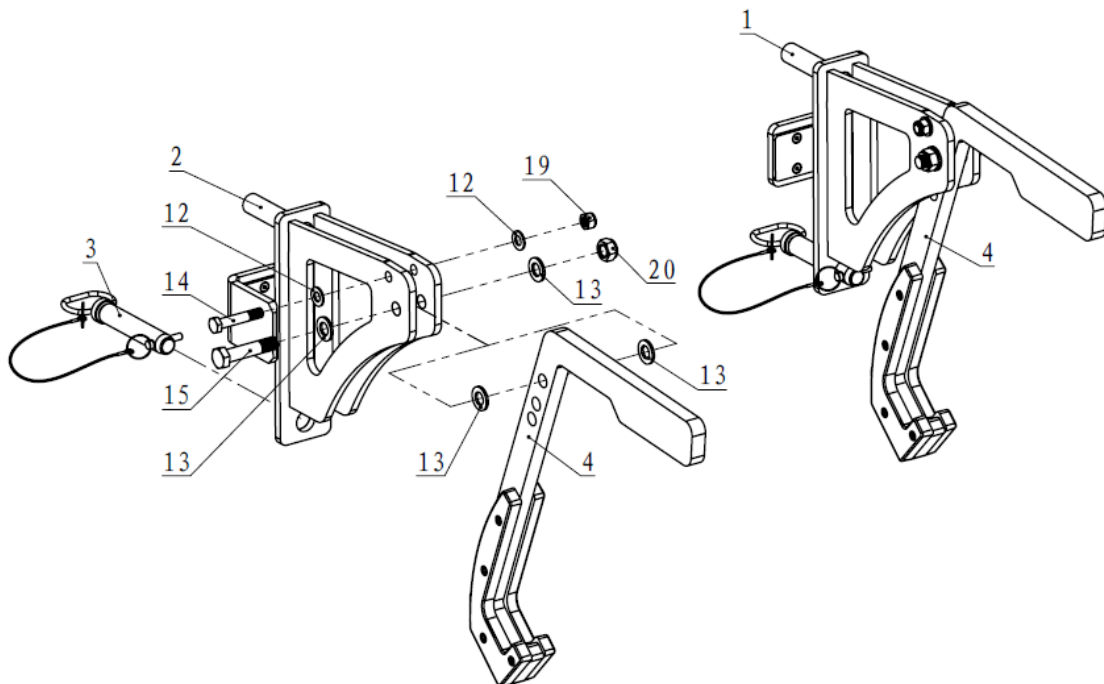

PARTS DIAGRAM / EXPLODED VIEW

KEY	DESCRIPTION	QTY	KEY	DESCRIPTION	QTY
(1)	LEFT FIXING FRAME	1	(11)	GUARD PLATE 60*65.5	2
(2)	RIGHT FIXING FRAME	1	(12)	FLAT WASHER Φ13.5*Φ24*2.5	4
(3)	HITCH PIN Φ30*Φ25*142	2	(13)	FLAT WASHER Φ17*Φ30*3	8
(4)	SWING BARBELL PLATE	2	(14)	HEX BOLT M12*65	2
(5)	COTTER PIN Φ11*Φ8*50	2	(15)	HEX BOLT M16*75	2
(6)	WIRE ROPE 1 Φ5.5*Φ1.6*330	2	(16)	COUNTERSUNK HEAD SCREW M6*45	8
(7)	PULL RING Φ6*182	4	(17)	HEXAGON SOCKET HEAD BOLT M6*10	10
(8)	LEFT SAFETY SPLINT	2	(18)	NUT M6	8
(9)	RIGHT SAFETY SPLINT	2	(19)	NUT M12	2
(10)	REAR GUARD PLATE 210*65*5	2	(20)	NUT M16	2

ASSEMBLY INSTRUCTIONS

Step 1

Remove Hex Bolt M16*75 (15), Flat Washer, (13) and Nut M16 (20) from the Left Fixing Frame (1).

Step 2

Turn the Swing Barbell Plate (4) around, then fix the Swing Barbell Plate (4) to the Left& Right Fixing Frame (1&2) using Flat Washer $\Phi 17*\Phi 30*3$ (13), Flat Washer $\Phi 13.5*\Phi 24*2.5$ (12), Nut M12(19), Nut M16 (20), Hex Bolt M12*65 (14) and Hex Bolt M16*75 (15).