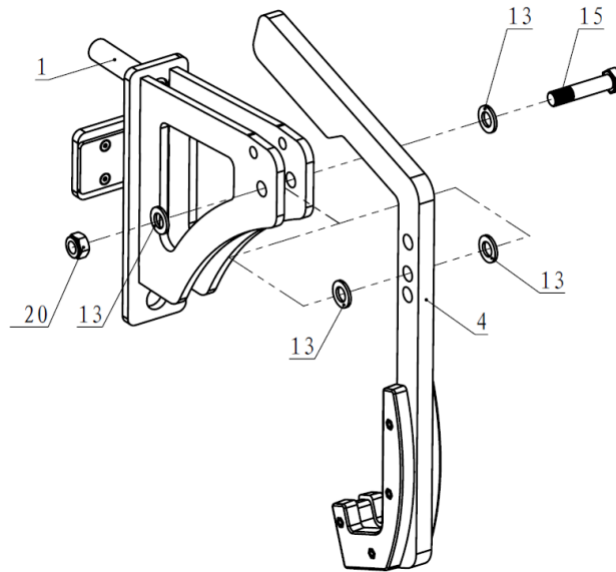

PARTS DIAGRAM / EXPLODED VIEW

KEY	DESCRIPTION	QTY	KEY	DESCRIPTION	QTY
(1)	LEFT FIXING FRAME	1	(11)	GUARD PLATE 60*65.5	2
(2)	RIGHT FIXING FRAME	1	(12)	FLAT WASHER Φ13.5*Φ24*2.5	4
(3)	HITCH PIN Φ30*Φ25*142	2	(13)	FLAT WASHER Φ17*Φ30*3	8
(4)	SWING BARBELL PLATE	2	(14)	HEX BOLT M12*65	2
(5)	COTTER PIN Φ11*Φ8*50	2	(15)	HEX BOLT M16*75	2
(6)	WIRE ROPE 1 Φ5.5*Φ1.6*330	2	(16)	COUNTERSUNK HEAD SCREW M6*45	8
(7)	PULL RING Φ6*182	4	(17)	HEXAGON SOCKET HEAD BOLT M6*10	10
(8)	LEFT SAFETY SPLINT	2	(18)	NUT M6	8
(9)	RIGHT SAFETY SPLINT	2	(19)	NUT M12	2
(10)	REAR GUARD PLATE 210*65*5	2	(20)	NUT M16	2

ASSEMBLY INSTRUCTIONS

Step 1

Remove Hex Bolt M16*75 (15), Flat Washer, (13) and Nut M16 (20) from the Left Fixing Frame (1).

Step 2

Turn the Swing Barbell Plate (4) around, then fix the Swing Barbell Plate (4) to the Left& Right Fixing Frame (1&2) using Flat Washer $\Phi 17*\Phi 30*3$ (13), Flat Washer $\Phi 13.5*\Phi 24*2.5$ (12), Nut M12(19), Nut M16 (20), Hex Bolt M12*65 (14) and Hex Bolt M16*75 (15).