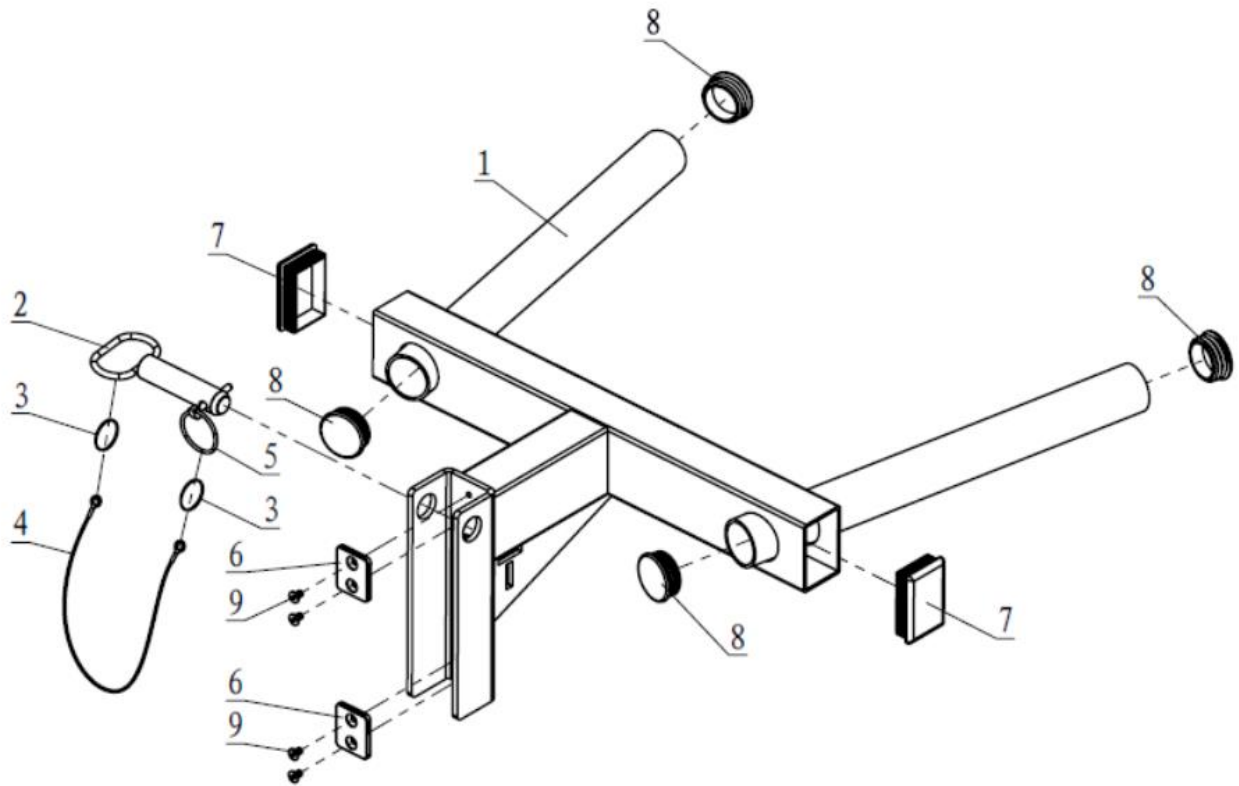

T-2 SERIES Y-DIP ATTACHMENT

YDIP_T2

401334

Operator's Manual

Read the Operator's Manual entirely. When you see this symbol, the subsequent instructions and warnings are serious follow without exception. Your life and the lives of others depend on it!

PARTS DIAGRAM / EXPLODED VIEW

KEY	DESCRIPTION	QTY
(1)	DIP BAR FRAME	1
(2)	HITCH PIN $\Phi 24*100$	1
(3)	PULL RING $\Phi 6*182$	2
(4)	CABLE $\Phi 5.5*\Phi 1.6*330$	1
(5)	SMALL PIN $\Phi 6*45$	1
(6)	PLASTIC PLATE $48*40*5$	2
(7)	END CAP $50*75*3$	2
(8)	END CAP $\Phi 48*2.5$	4
(9)	COUNTERSUNK HEAD SCREW $M6*10$	4