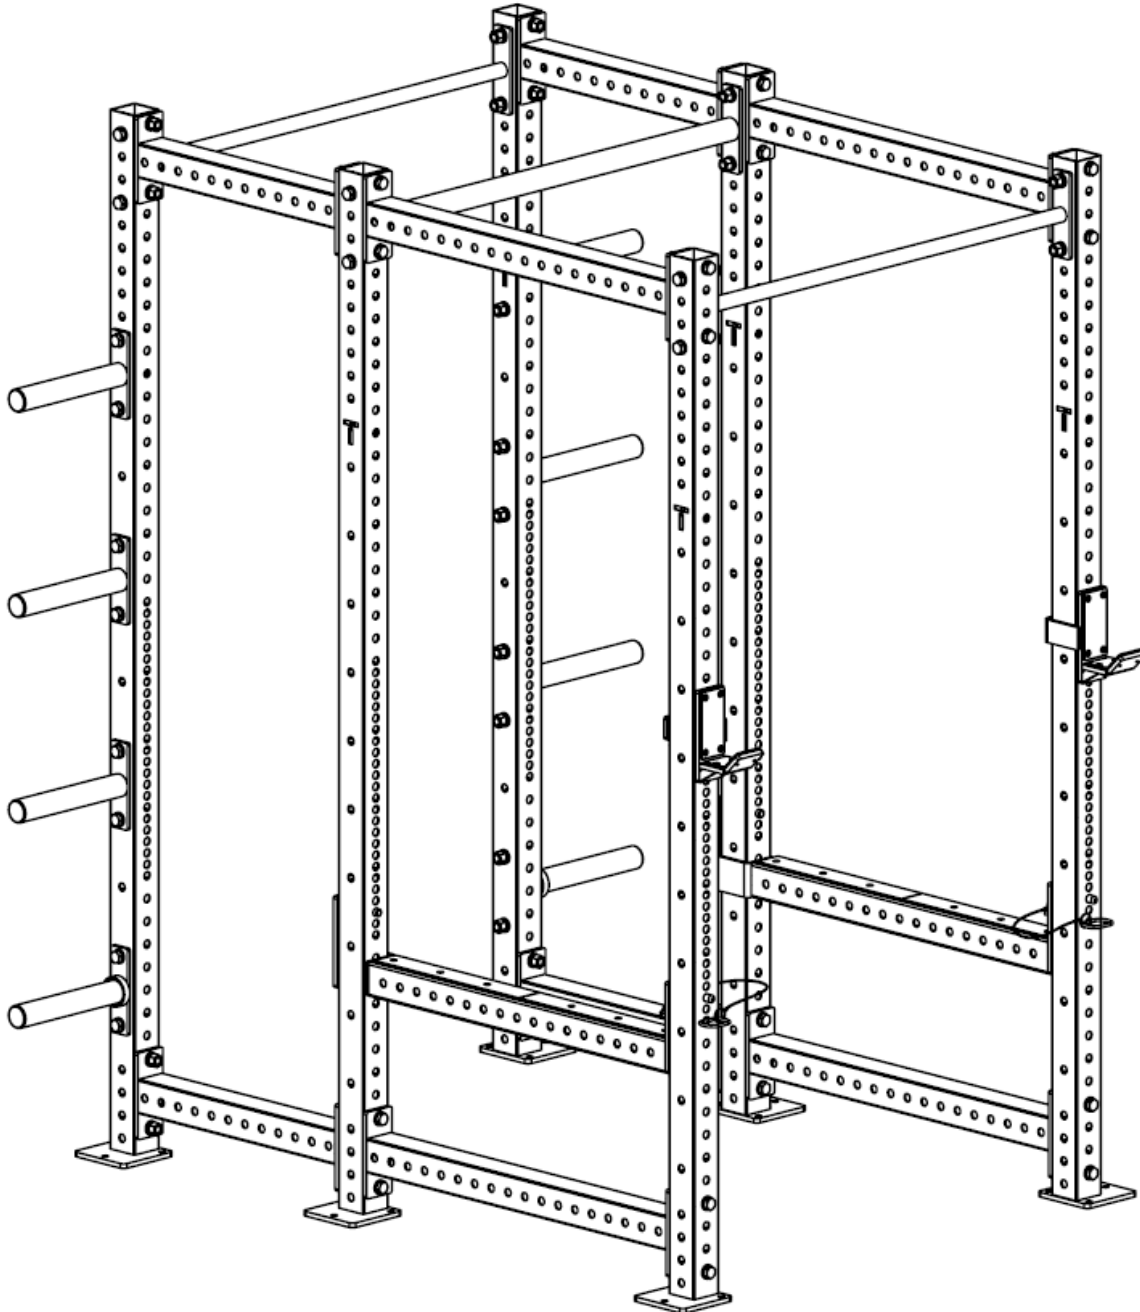

TITAN SERIES FLIP-DOWN SAFETY BARS

TITANFDWN42v2

401652

Operator's Manual

Read the Operator's Manual entirely. When you see this symbol, the subsequent instructions and warnings are serious follow without exception. Your life and the lives of others depend on it!

FULL ASSEMBLY/EXPLODED VIEW/ FULL PARTS LIST

KEY	BOX	DESCRIPTION	QTY	KEY	BOX	DESCRIPTION	QTY
1	1	LEFT SAFETY ARM	1	6	1	PLASTIC PLATE 475*65*5	6
2	1	RIGHT SAFETY ARM	1	7	1	SMALL PIN $\Phi 6*45$	2
3	1	PIN	2	8	1	PULL RING $\Phi 1.5*31$	4
4	1	PLASTIC PLATE 130*68*5	2	9	1	CABLE $\Phi 5.5*\Phi 1.6*330$	2
5	1	PLASTIC PLATE 68*58*5	2	10	1	SCREW M6*10	24

ASSEMBLY INSTRUCTIONS

Step 1

Assemble the Left Safety Arm (1) and Right Safety Arm (2) to the Upright Frame on Power Rack in properly, then fixing by Pin.

ACKNOWLEDGEMENT OF RISK AND RELEASE OF LIABILITY