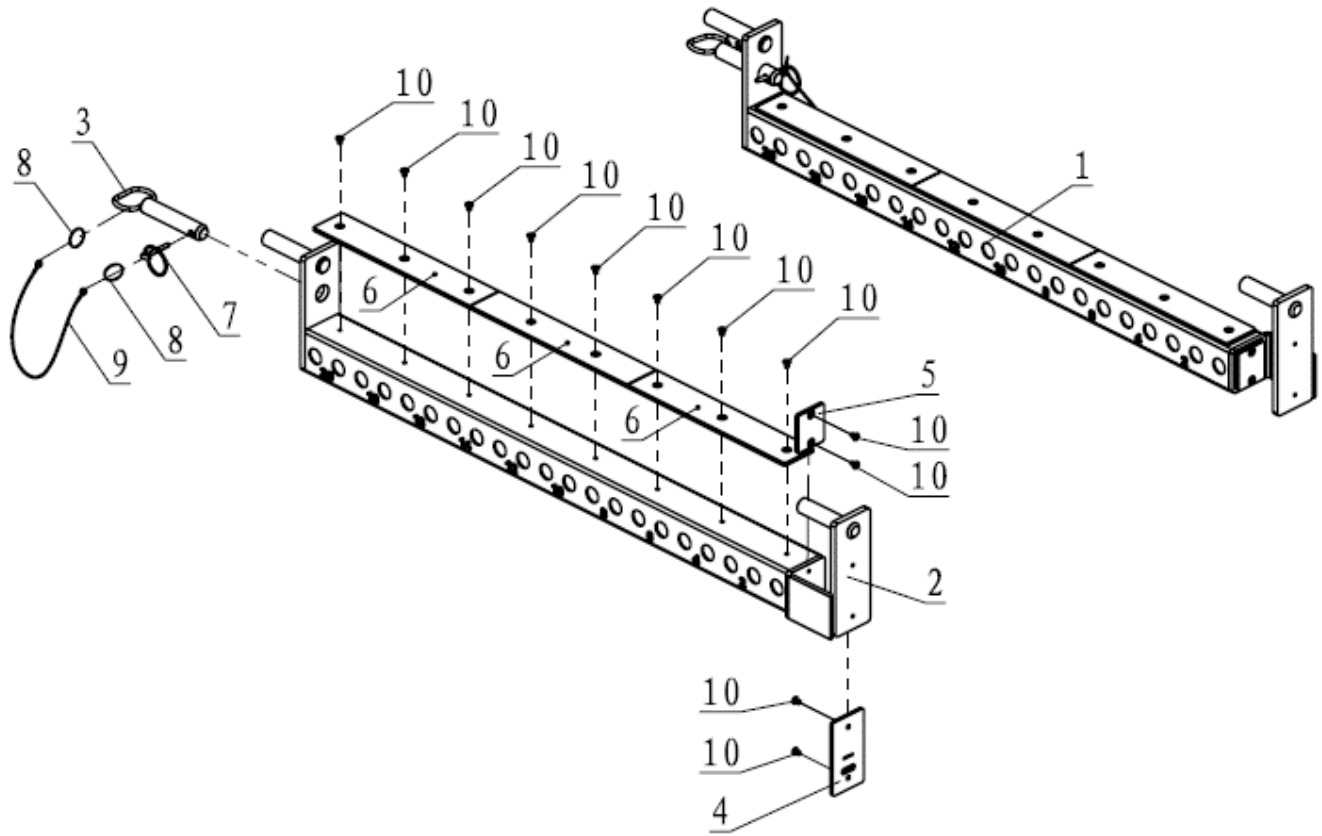

TITAN SERIES FLIP-DOWN SAFETY BARS

TITANFDWN42v2

401652

Operator's Manual

Read the Operator's Manual entirely. When you see this symbol, the subsequent instructions and warnings are serious follow without exception. Your life and the lives of others depend on it!

FULL ASSEMBLY/EXPLODED VIEW/ FULL PARTS LIST

KEY	BOX	DESCRIPTION	QTY	KEY	BOX	DESCRIPTION	QTY
1	1	LEFT SAFETY ARM	1	6	1	PLASTIC PLATE 475*65*5	6
2	1	RIGHT SAFETY ARM	1	7	1	SMALL PIN $\Phi 6*45$	2
3	1	PIN	2	8	1	PULL RING $\Phi 1.5*31$	4
4	1	PLASTIC PLATE 130*68*5	2	9	1	CABLE $\Phi 5.5*\Phi 1.6*330$	2
5	1	PLASTIC PLATE 68*58*5	2	10	1	SCREW M6*10	24

ASSEMBLY INSTRUCTIONS

Step 1

Assemble the Left Safety Arm (1) and Right Safety Arm (2) to the Upright Frame on Power Rack in properly, then fixing by Pin.

ACKNOWLEDGEMENT OF RISK AND RELEASE OF LIABILITY