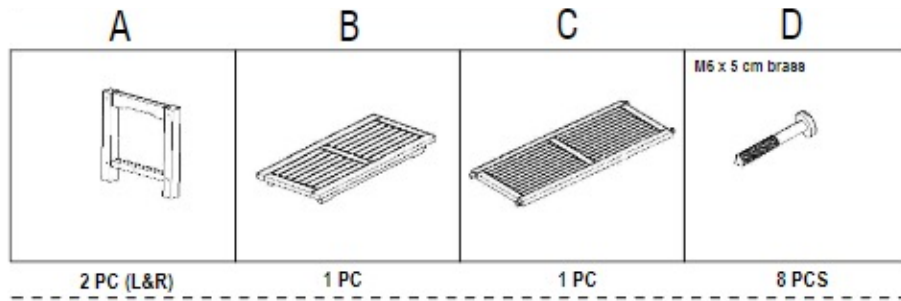

899508 - 50RCTCOFTBLWR_AE

Grade A Teak 47" Outdoor Coffee Table With Shelf

UNBOXING

- 1.** L & R Legs (2 PC)
- 2.** Top Shelf (1 PC)
- 3.** Bottom Shelf (1 PC)
- 4.** M6*5CM Brass

WARNINGS

Heavy object. Use lifting aids and proper lifting techniques when moving.