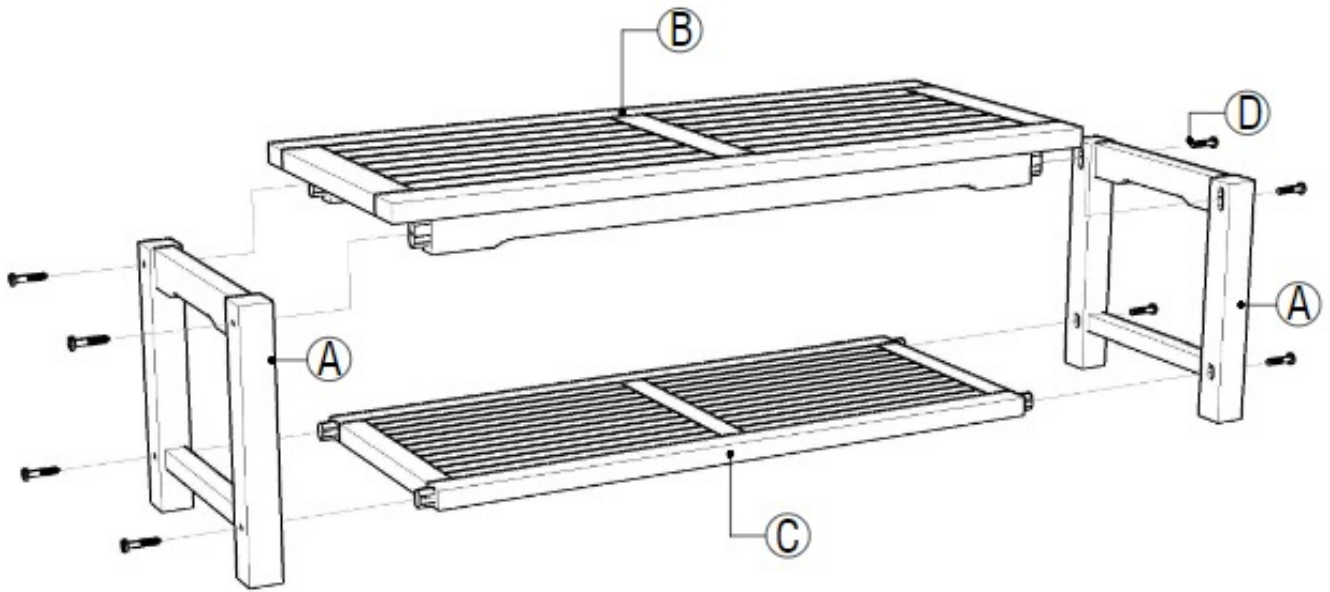

899508 - 50RCTCOFTBLWR_AE

Grade A Teak 47" Outdoor Coffee Table With Shelf

UNBOXING

- 1.** L & R Legs (2 PC)
- 2.** Top Shelf (1 PC)
- 3.** Bottom Shelf (1 PC)
- 4.** M6*5CM Brass

WARNINGS

Heavy object. Use lifting aids and proper lifting techniques when moving.