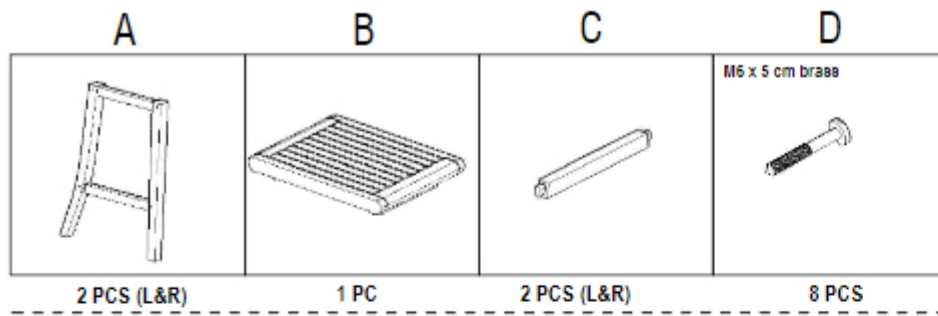

899530 - BAR STOOL_AE

Grade A Teak 30" Barstool

UNBOXING

- A.** LEFT & RIGHT LEGS (2 PC)
- B.** BENCH SEAT (1 PC)
- C.** CONNECTING STABILIZERS (2 PC)
- D.** M6*5CM BRASS SCREW (8 PC)

WARNINGS

Heavy object. Use lifting aids and proper lifting techniques when moving.