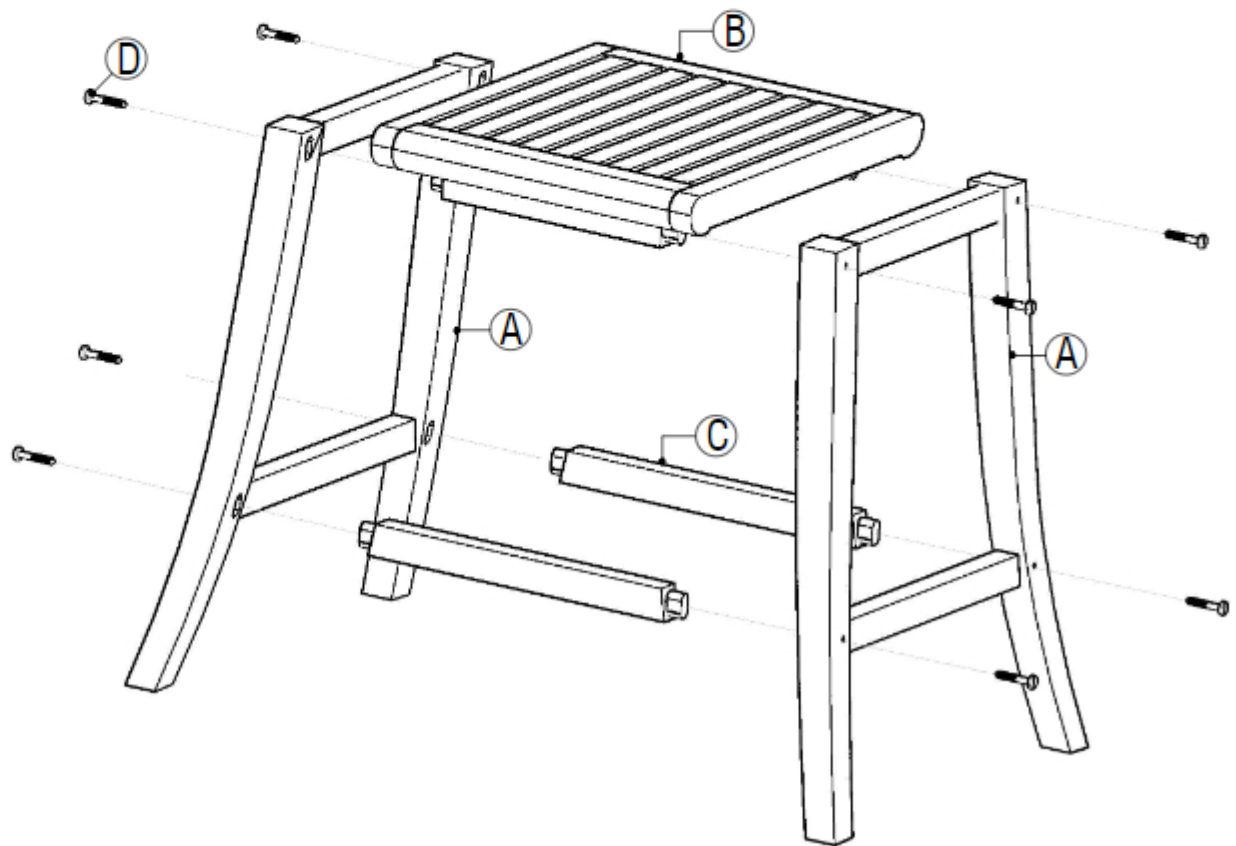

899530 - BAR STOOL_AE

Grade A Teak 30" Barstool

UNBOXING

- A.** LEFT & RIGHT LEGS (2 PC)
- B.** BENCH SEAT (1 PC)
- C.** CONNECTING STABILIZERS (2 PC)
- D.** M6*5CM BRASS SCREW (8 PC)

WARNINGS

Heavy object. Use lifting aids and proper lifting techniques when moving.