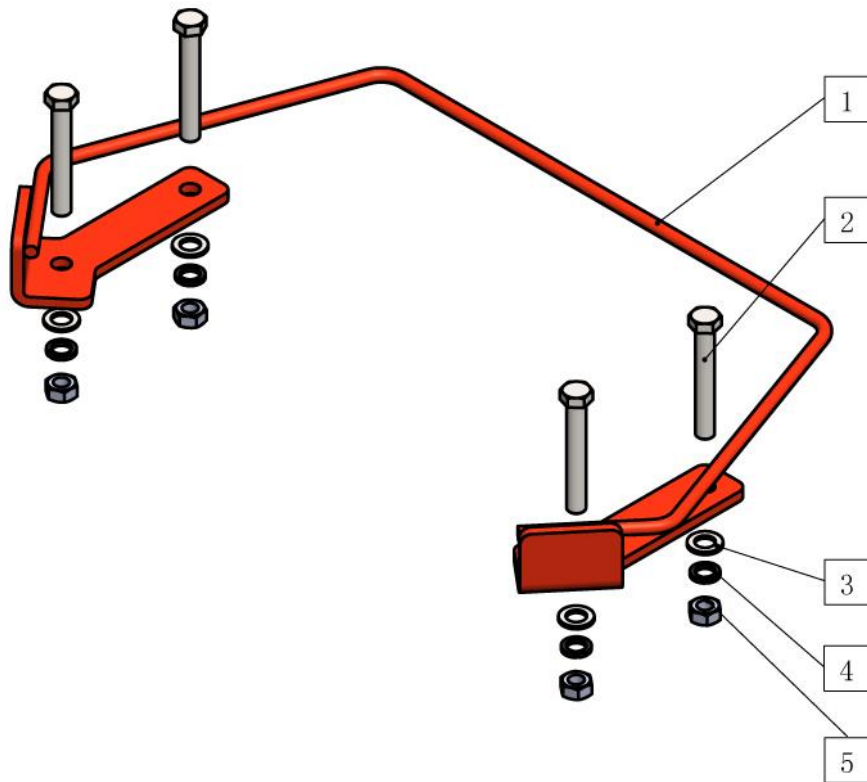

# WRAP AROUND RAIL ATTACHMENT FITS PRO SLED CORE UNIT

---

MSLEDRAIL\_QK  
401820

## PARTS DIAGRAM / EXPLODED VIEW

---

KEY	DESCRIPTION	QTY
(1)	MSLEDRAIL	1
(2)	HEX BOLT M16X90	4
(3)	FLAT WASHER M16	4
(4)	SPRING WASHER M16	4
(5)	HEX NUT M16	4

## ASSEMBLY INSTRUCTIONS

---

- No assembly required
  - Fits on the Pro Sled Core Unit
  - Allows the user to change direction without changing attachment points
  - Sled center of gravity hits the center of the sled for perfect balance
  - Bent rail design allows for clearance of the weight plates
  - Compatible with any carabiner, harness, or pull rope, not included
  - Installation hardware included