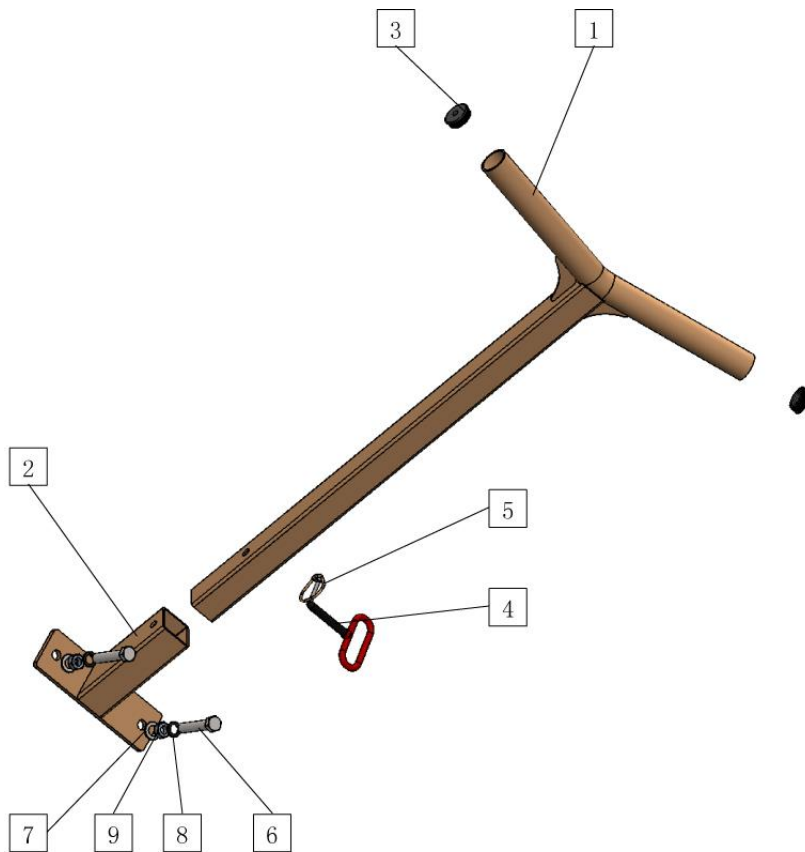

LAWN BOY ATTACHMENT FITS PRO SLED CORE UNIT

MSLEDLAWN_QK
401821

Operator's Manual

Read the Operator's Manual entirely. When you see this symbol, the subsequent instructions and warnings are serious follow without exception. Your life and the lives of others depend on it!

PARTS DIAGRAM / EXPLODED VIEW

KEY	DESCRIPTION	QTY	KEY	DESCRIPTION	QTY
(1)	FORK HANDLE	1	(6)	HEX BOLT M16X90	2
(2)	MOUNTING TUBE	1	(7)	FLAT WASHER M16	2
(3)	PLASTIC TUBE CAP	2	(8)	SPRING WASHER M16	2
(4)	PIN	1	(9)	HEX NUT M16	2
(5)	RETENTION LOCK PIN	1			

ASSEMBLY INSTRUCTIONS

- No assembly required
 - Fits on the Pro Sled Core Unit
 - Multi-use push / drag handle at 30" off the ground
 - Handle height targets the upper body
 - Install the sleeve to your sled and use the quick pin to easily install or the remove handle
 - Attaches to the side rail of the arch attachment, sold separate
 - Includes sleeve, pin, and handle