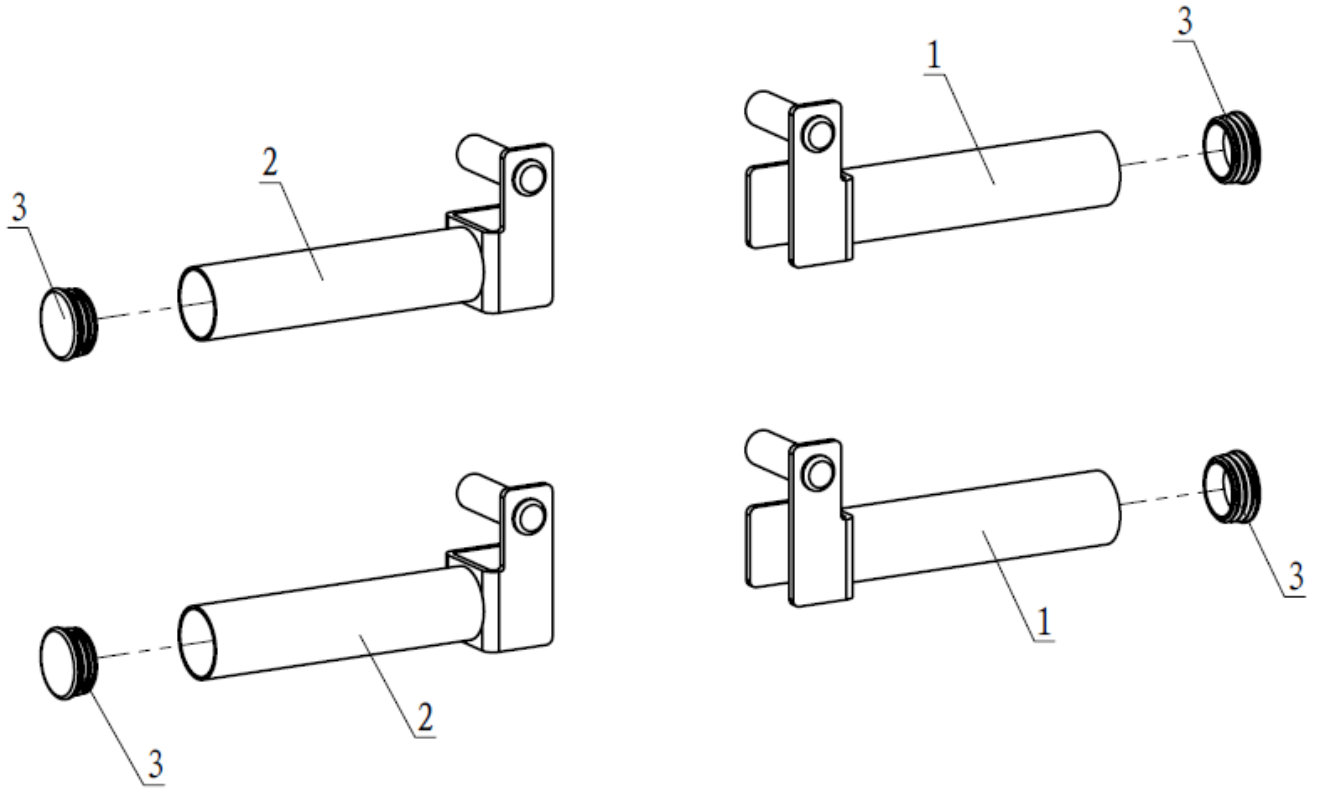

T2 WEIGHT PLATE HOLDER

T2FWHOLD

401459

Operator's Manual

Read the Operator's Manual entirely. When you see this symbol, the subsequent instructions and warnings are serious follow without exception. Your life and the lives of others depend on it!

PARTS DIAGRAM / EXPLODED VIEW

KEY	BOX	DESCRIPTION	QTY
(1)	1	LEFT WEIGHT PLATE HOLDER	2
(2)	1	RIGHT WEIGHT PLATE HOLDER	2
(3)	1	Φ48 END CAP	4

ASSEMBLY INSTRUCTIONS

- No assembly required. This product is shipped fully assembled.