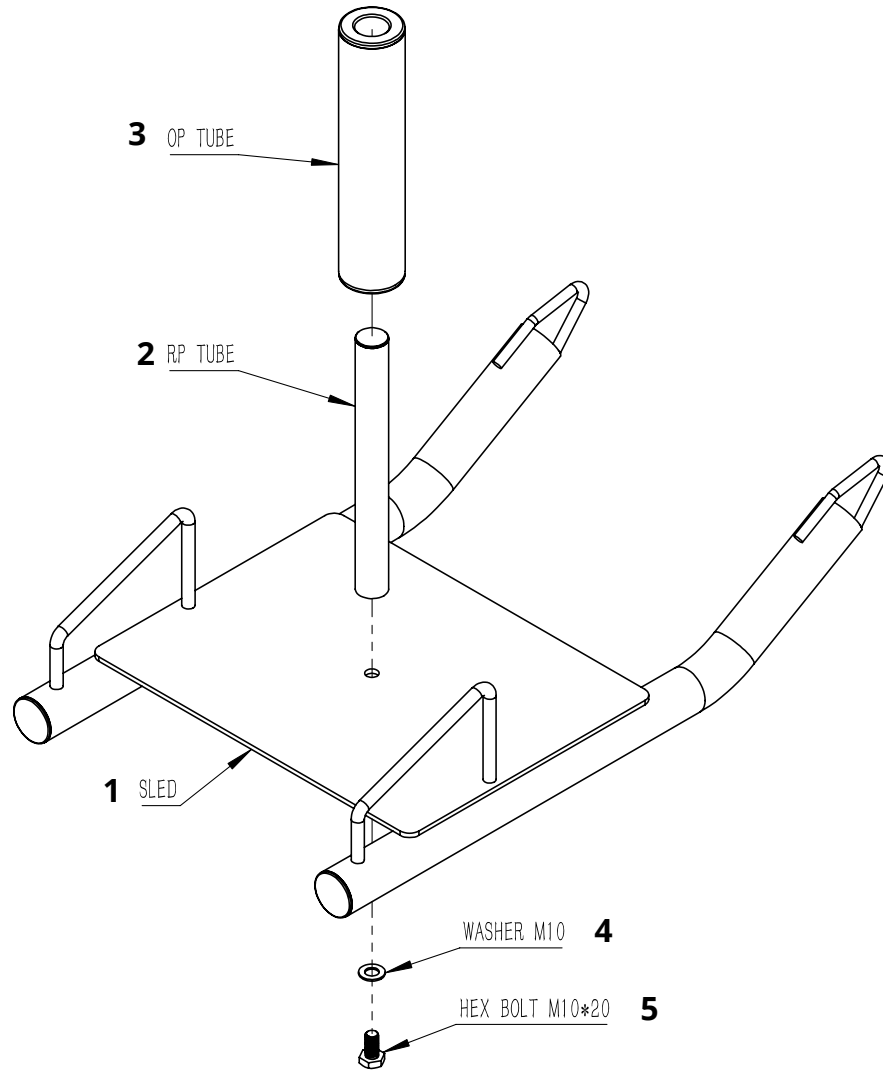

## WITH DELUXE HARNESS

---

SLEDLWv2  
401111

**PARTS DIAGRAM / EXPLODED VIEW**

KEY	DESCRIPTION	QTY
(1)	SLED	1
(2)	RP TUBE	1
(3)	OP TUBE	1
(4)	M10 WASHER	1
(5)	M10*20 HEX BOLT	1
(6)	DELUXE HARNESS (NOT SHOWN)	1
(7)	STRAP (NOT SHOWN)	1
(8)	CARABINERS (NOT SHOWN)	2

## ASSEMBLY INSTRUCTIONS

---

- Some assembly required
  - Compatible with Olympic or Standards plates
  - Fits up to three 35 LB plates
  - Includes deluxe adjustable padded vest and high durability strap
  - Proprietary handles for pushing the sled included
  - Perfect for working across a grass field or turf
  - Weight capacity of 150 LB