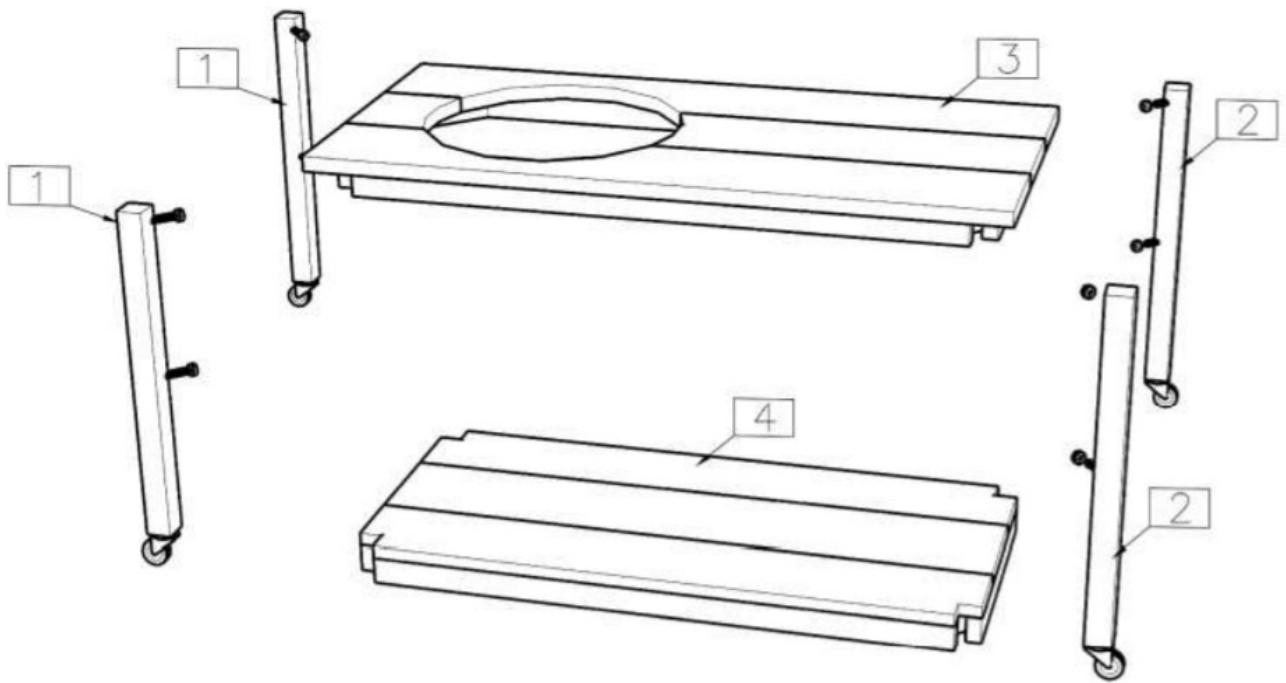

899479 - ALTKCGTBLKD_AE

Grade A Teak Ceramic Grill Table with Aluminum Frame

UNBOXING

- 1.** LEFT LEG WITH CASTER WHEEL (2 PC)
- 2.** RIGHT LEG WITH CASTER WHEEL (2 PC)
- 3.** TOP SHELF WITH CUTOUT (1 PC)
- 4.** MIDDLE SHELF (1 PC)