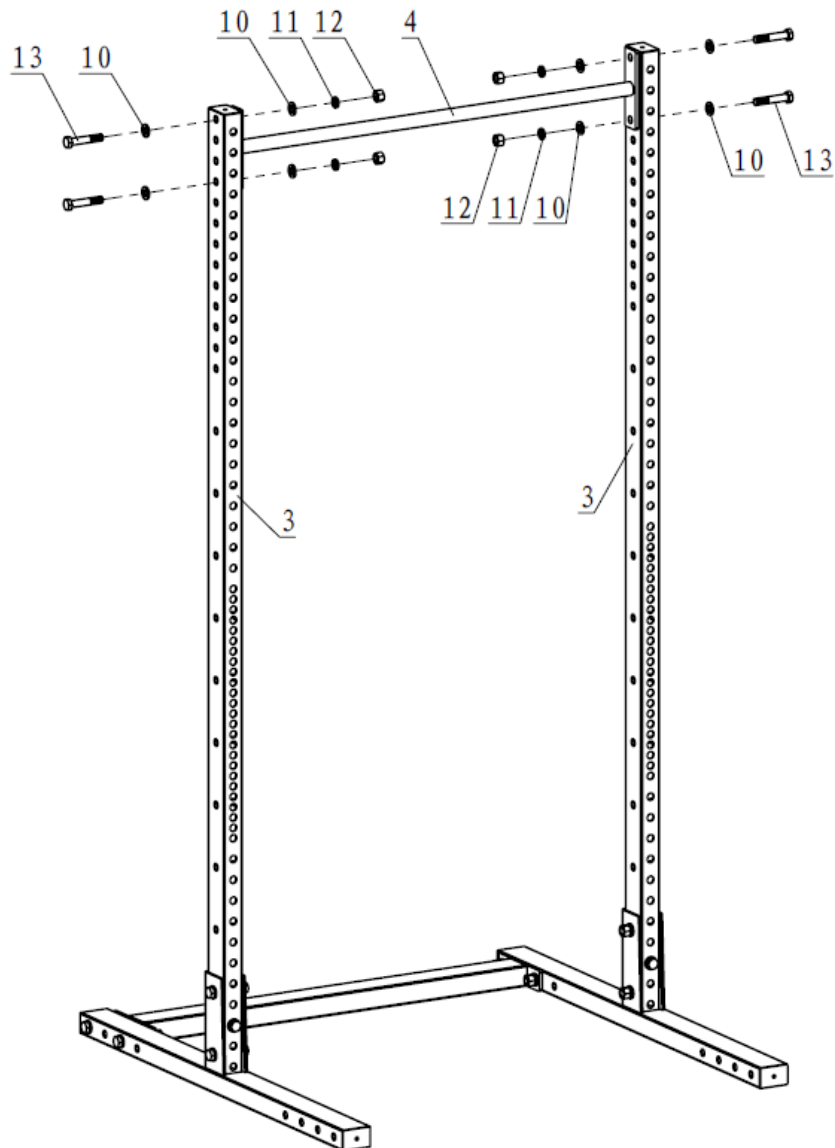

T-3 SERIES INDEPENDENT SQUAT STAND ADJUSTABLE PULL-UP BAR

401184 -T3SQTPUB

Operator's Manual

Read the Operator's Manual entirely. When you see this symbol, the subsequent instructions and warnings are serious follow without exception. Your life and the lives of others depend on it!

PARTS DIAGRAM / EXPLODED VIEW

KEY	DESCRIPTION	QTY
(4)	PULL UP BAR	1
(10)	FLAT WASHER $\Phi 17*\Phi 30*3$	8
(11)	SPRING WASHER $\Phi 16$	4
(12)	M16 NUT	4
(13)	HEX BOLT M16*85	4

ASSEMBLY INSTRUCTIONS

Assemble the Pull Up Bar (4) on the Upright Frame (3), using Flat Washer $\Phi 17*\Phi 30*3$ (10), Spring Washer (11) Nut M16 (12) and Hex Bolt M16*85 (13).