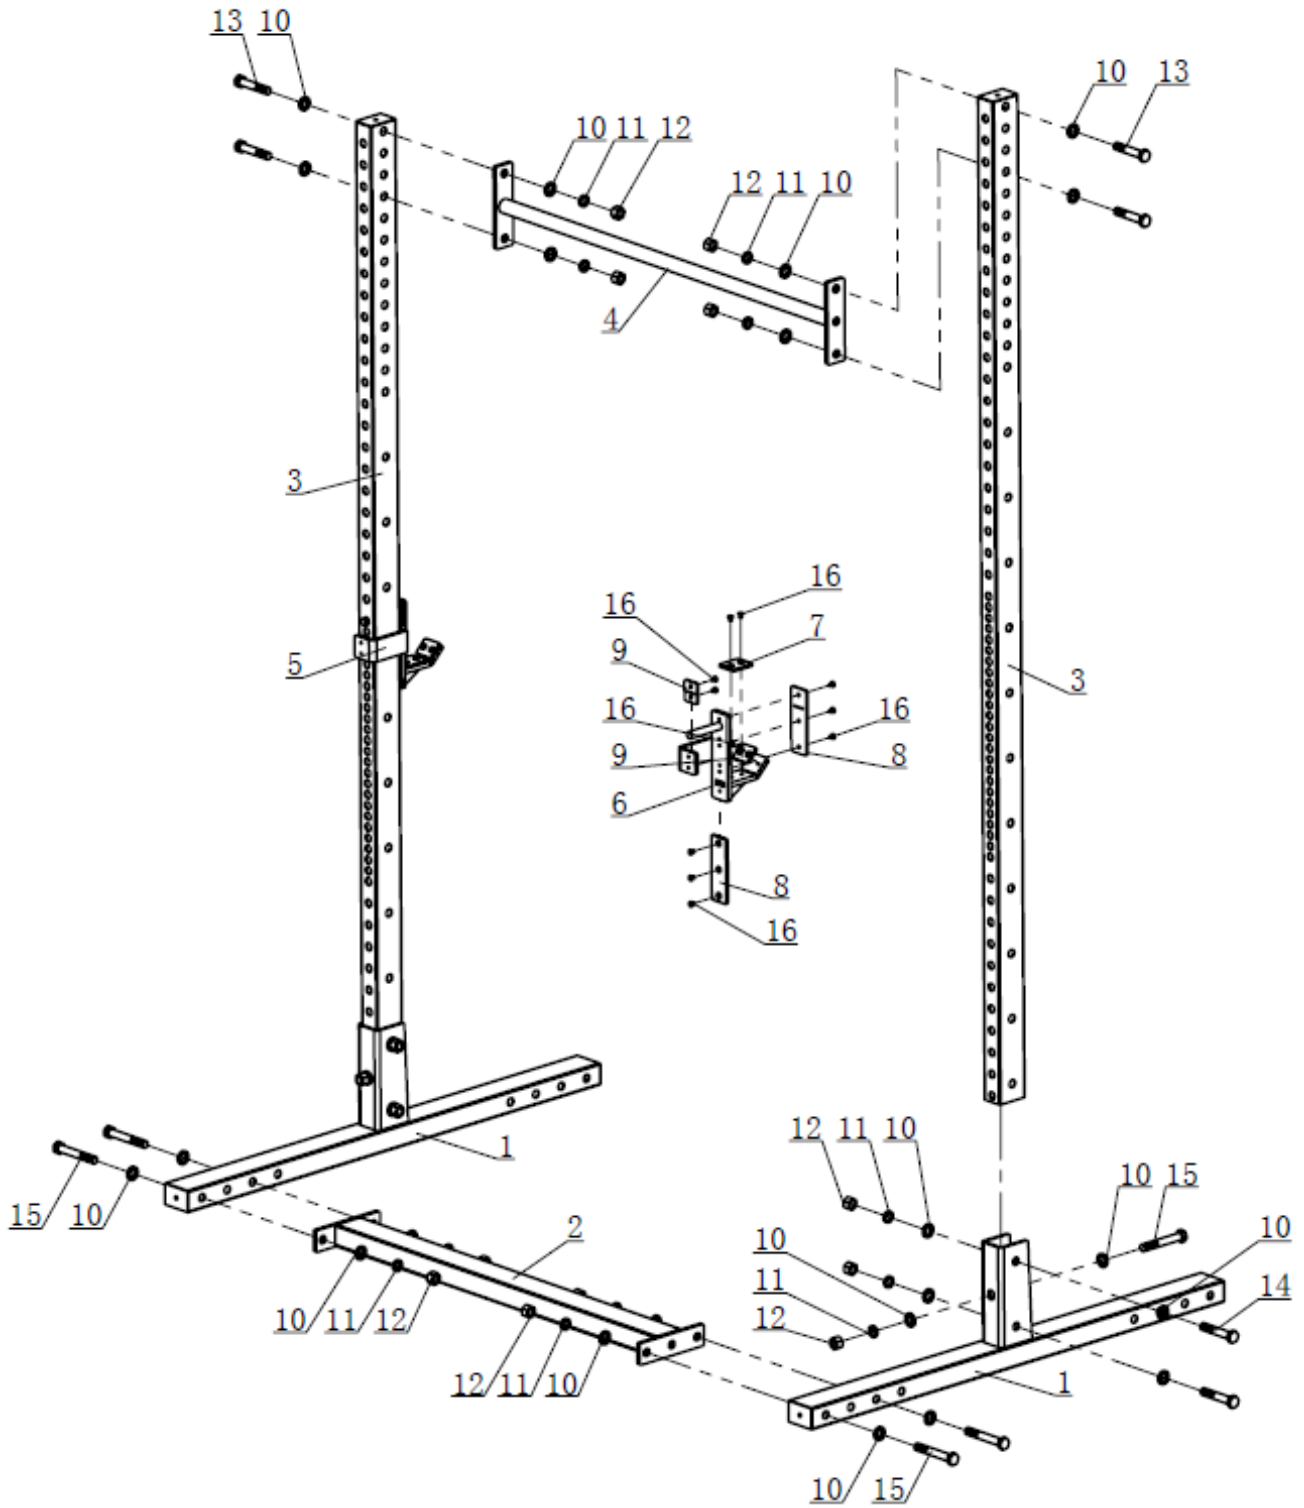

T-3 SERIES INDEPENDENT SQUAT STAND ADJUSTABLE PULL-UP BAR

401184 -T3SQTPUB

Operator's Manual

Read the Operator's Manual entirely. When you see this symbol, the subsequent instructions and warnings are serious follow without exception. Your life and the lives of others depend on it!

PARTS DIAGRAM / EXPLODED VIEW

KEY	DESCRIPTION	QTY
(4)	PULL UP BAR	1
(10)	FLAT WASHER $\Phi 17*\Phi 30*3$	8
(11)	SPRING WASHER $\Phi 16$	4
(12)	M16 NUT	4
(13)	HEX BOLT M16*85	4

ASSEMBLY INSTRUCTIONS

Assemble the Pull Up Bar (4) on the Upright Frame (3), using Flat Washer $\Phi 17*\Phi 30*3$ (10), Spring Washer (11) Nut M16 (12) and Hex Bolt M16*85 (13).