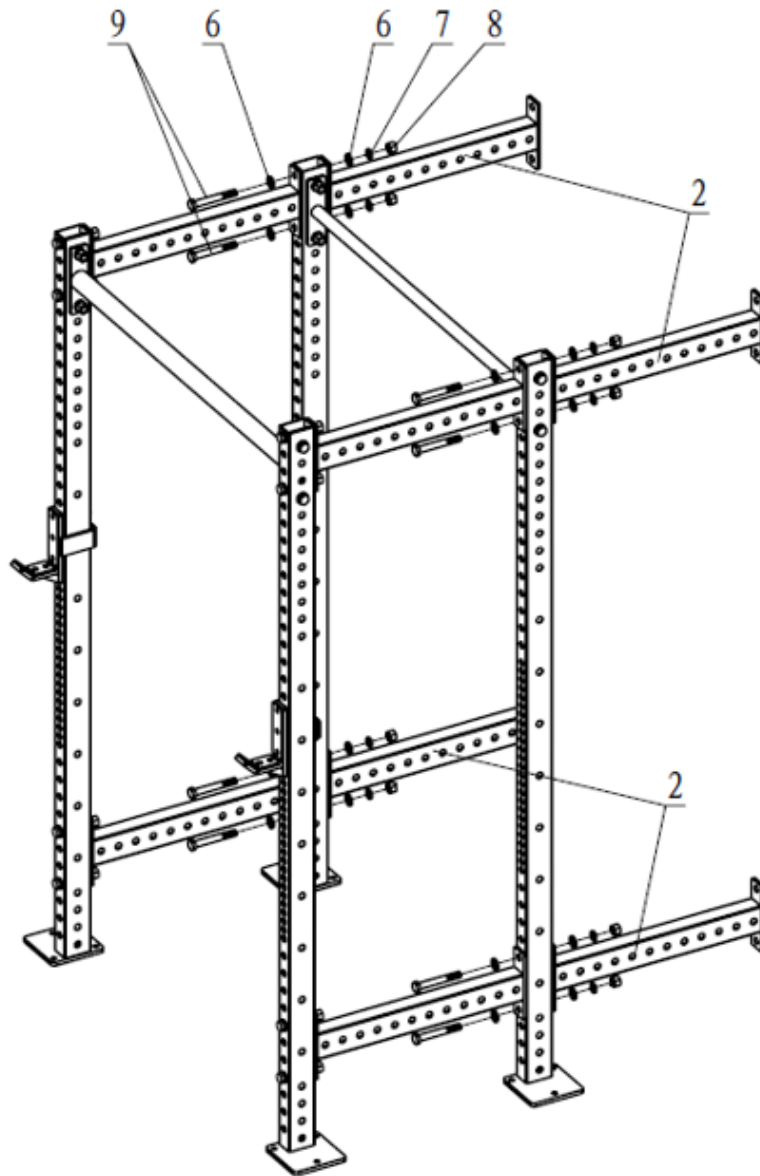

24" EXTENSION DEPTH EXPLODED VIEW

KEY	BOX	DESCRIPTION	QTY	KEY	BOX	DESCRIPTION	QTY
(1)	2	PULL UP BAR	1	(6)	2	FLAT WASHER 17*30*3	56
(2)	2	24" CONNECTING FRAME	4	(7)	2	SPRING WASHER 16	28
(3)	2	WEIGHT PLATE HOLDERS	8	(8)	2	M16 NUT	28
(4)	2	RUBBER CUSHION	8	(9)	2	HEX BOLT M16*120	8
(5)	2	48 END CAP	8	(10)	2	HEX BOLT M12*85	20

36" EXTENSION DEPTH EXPLODED VIEW

KEY	BOX	DESCRIPTION	QTY	KEY	BOX	DESCRIPTION	QTY
(1)	2	PULL UP BAR	1	(6)	2	FLAT WASHER 17*30*3	56
(2)	2	36" CONNECTING FRAME	4	(7)	2	SPRING WASHER 16	28
(3)	2	WEIGHT PLATE HOLDERS	8	(8)	2	M16 NUT	28
(4)	2	RUBBER CUSHION	8	(9)	2	HEX BOLT M16*120	8
(5)	2	48 END CAP	8	(10)	2	HEX BOLT M12*85	20

ASSEMBLY INSTRUCTIONS

STEP 1

Install the 24" OR 36" CONNECTING FRAME (2) on the UPRIGHT FRAME, using the FLAT WASHER 17*30*3 (6), M16 NUT (8), 16 SPRING WASHER (7), and HEX BOLT M16*120 (9).

STEP 2

Connect the 24" or 36" CONNECTING FRAME (2) and the UPRIGHT FRAME, using FLAT WASHER 17*30*3 (6), M16 NUT (8), 16 SPRING WASHER (7), and HEX BOLT M16*110 (15).