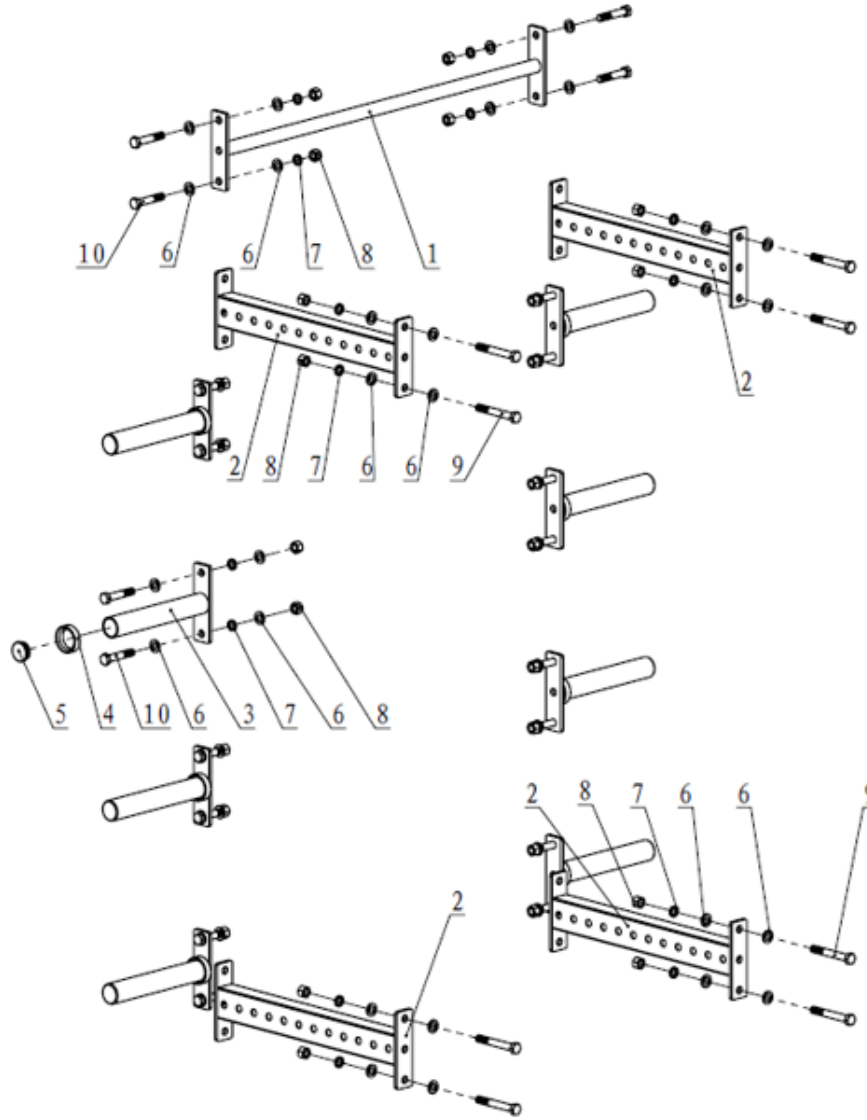

82" & 91" UPRIGHTS PARTS DIAGRAM / EXPLODED VIEW

AVAILABLE IN YOUR CHOICE OF BLACK, RED, OR NAVY POWDER-COATED FINISH

KEY	BOX	DESCRIPTION	QTY
(1)	1	SHORT T3 UPRIGHTS (T3UP82)	2
(2)	1	TALL T3 UPRIGHTS (T3UP91)	2

24" OR 36" EXTENSION DEPTH PARTS DIAGRAM/EXPLODED VIEW

SHOWN WITH THE 36-INCH SIDE BRACES

KEY	BOX	DESCRIPTION	QTY
(1)	2	OPTIONAL 24" OR 36" SIDE BRACES	4
(2)	2	WEIGHT PLATE PEGS	8
(3)	2	1.25-IN STANDARD PULL-UP BAR	1

24" EXTENSION DEPTH EXPLODED VIEW

KEY	BOX	DESCRIPTION	QTY	KEY	BOX	DESCRIPTION	QTY
(1)	2	PULL UP BAR	1	(6)	2	FLAT WASHER 17*30*3	56
(2)	2	24" CONNECTING FRAME	4	(7)	2	SPRING WASHER 16	28
(3)	2	WEIGHT PLATE HOLDERS	8	(8)	2	M16 NUT	28
(4)	2	RUBBER CUSHION	8	(9)	2	HEX BOLT M16*120	8
(5)	2	48 END CAP	8	(10)	2	HEX BOLT M12*85	20

36" EXTENSION DEPTH EXPLODED VIEW

KEY	BOX	DESCRIPTION	QTY	KEY	BOX	DESCRIPTION	QTY
(1)	2	PULL UP BAR	1	(6)	2	FLAT WASHER 17*30*3	56
(2)	2	36" CONNECTING FRAME	4	(7)	2	SPRING WASHER 16	28
(3)	2	WEIGHT PLATE HOLDERS	8	(8)	2	M16 NUT	28
(4)	2	RUBBER CUSHION	8	(9)	2	HEX BOLT M16*120	8
(5)	2	48 END CAP	8	(10)	2	HEX BOLT M12*85	20