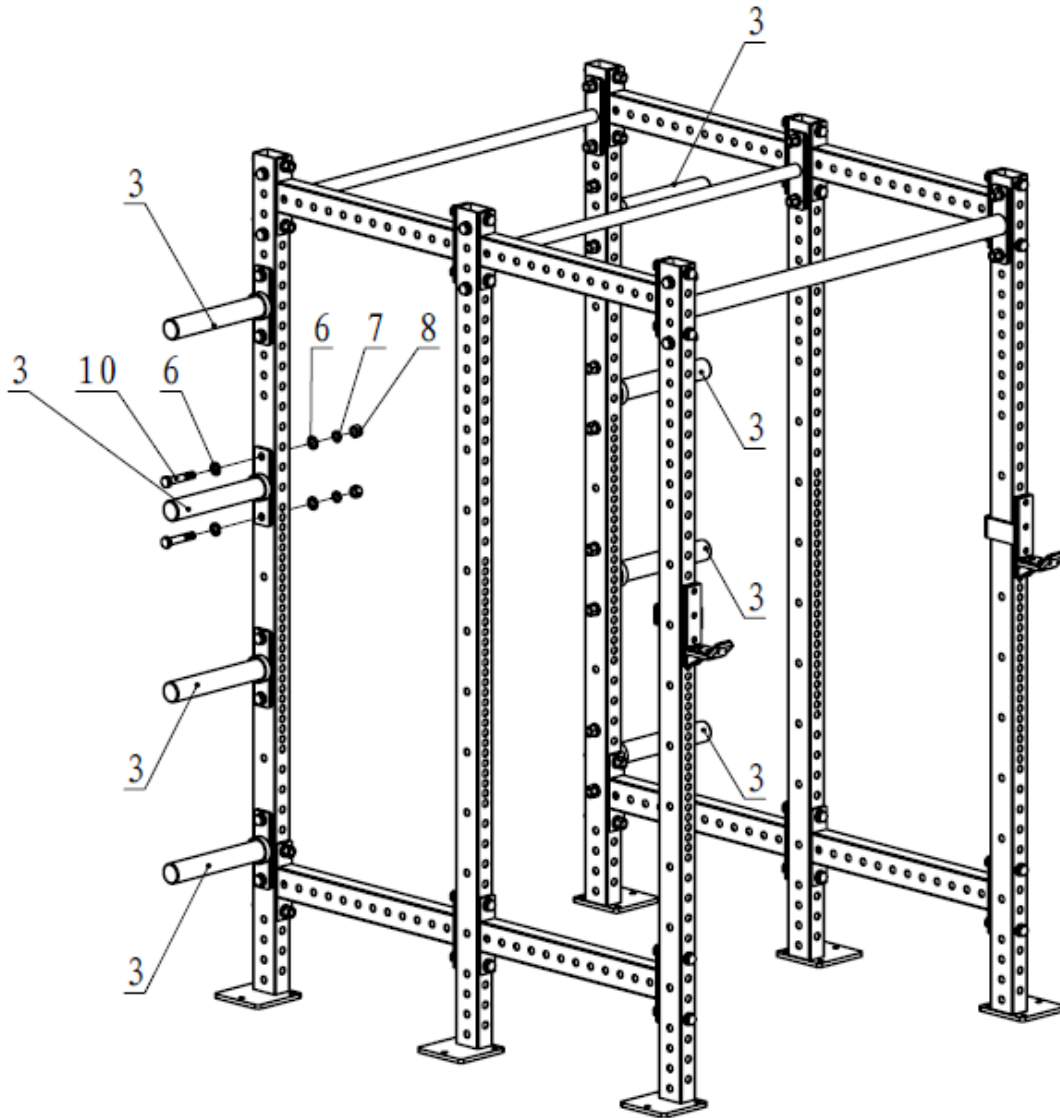

36" EXTENSION DEPTH EXPLODED VIEW

KEY	BOX	DESCRIPTION	QTY	KEY	BOX	DESCRIPTION	QTY
(1)	2	PULL UP BAR	1	(6)	2	FLAT WASHER 17*30*3	56
(2)	2	36" CONNECTING FRAME	4	(7)	2	SPRING WASHER 16	28
(3)	2	WEIGHT PLATE HOLDERS	8	(8)	2	M16 NUT	28
(4)	2	RUBBER CUSHION	8	(9)	2	HEX BOLT M16*120	8
(5)	2	48 END CAP	8	(10)	2	HEX BOLT M12*85	20

ASSEMBLY INSTRUCTIONS

STEP 1

Install the 24" OR 36" CONNECTING FRAME (2) on the UPRIGHT FRAME, using the FLAT WASHER 17*30*3 (6), M16 NUT (8), 16 SPRING WASHER (7), and HEX BOLT M16*120 (9).

STEP 2

Connect the 24" or 36" CONNECTING FRAME (2) and the UPRIGHT FRAME, using FLAT WASHER 17*30*3 (6), M16 NUT (8), 16 SPRING WASHER (7), and HEX BOLT M16*110 (15).

Assemble the PULL UP BAR (1) on the UPRIGHT FRAME, using FLAT WASHER 17*30*3 (6), M16 NUT (8), 16 SPRING WASHER (7), and HEX BOLT M16*85 (10).

STEP 3

Assemble the WEIGHT PLATE HOLDER (3) on the UPRIGHT FRAME, using FLAT WASHER 17*30*3 (6), M16 NUT (8), 16 SPRING WASHER (7), and HEX BOLT M16*85 (10).