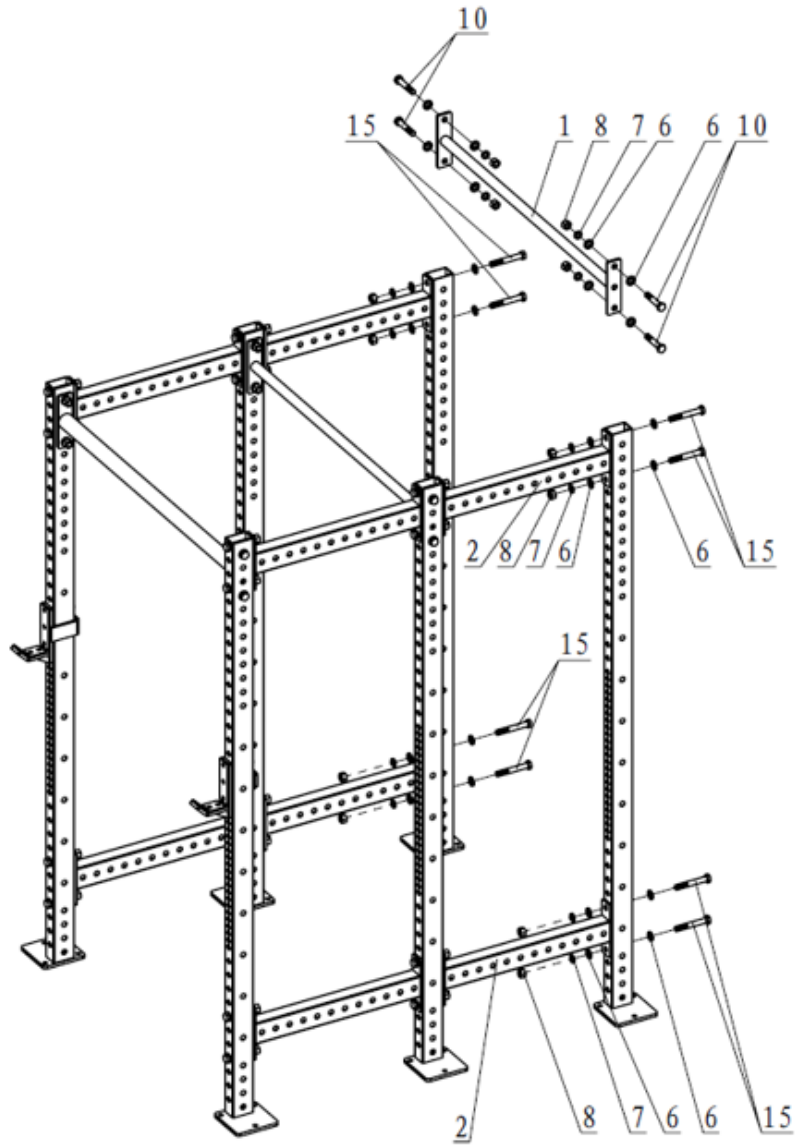

36" EXTENSION DEPTH EXPLODED VIEW

KEY	BOX	DESCRIPTION	QTY	KEY	BOX	DESCRIPTION	QTY
(1)	2	PULL UP BAR	1	(6)	2	FLAT WASHER 17*30*3	56
(2)	2	36" CONNECTING FRAME	4	(7)	2	SPRING WASHER 16	28
(3)	2	WEIGHT PLATE HOLDERS	8	(8)	2	M16 NUT	28
(4)	2	RUBBER CUSHION	8	(9)	2	HEX BOLT M16*120	8
(5)	2	48 END CAP	8	(10)	2	HEX BOLT M12*85	20

ASSEMBLY INSTRUCTIONS

STEP 1

Install the 24" OR 36" CONNECTING FRAME (2) on the UPRIGHT FRAME, using the FLAT WASHER 17*30*3 (6), M16 NUT (8), 16 SPRING WASHER (7), and HEX BOLT M16*120 (9).

STEP 2

Connect the 24" or 36" CONNECTING FRAME (2) and the UPRIGHT FRAME, using FLAT WASHER 17*30*3 (6), M16 NUT (8), 16 SPRING WASHER (7), and HEX BOLT M16*110 (15).

Assemble the PULL UP BAR (1) on the UPRIGHT FRAME, using FLAT WASHER 17*30*3 (6), M16 NUT (8), 16 SPRING WASHER (7), and HEX BOLT M16*85 (10).

STEP 3

Assemble the WEIGHT PLATE HOLDER (3) on the UPRIGHT FRAME, using FLAT WASHER 17*30*3 (6), M16 NUT (8), 16 SPRING WASHER (7), and HEX BOLT M16*85 (10).