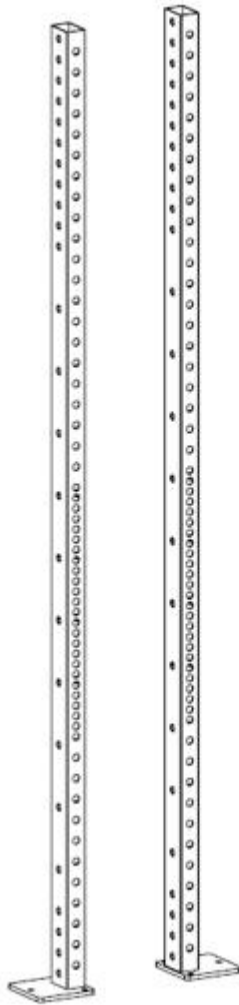

82" & 91" UPRIGHTS PARTS DIAGRAM / EXPLODED VIEW

AVAILABLE IN YOUR CHOICE OF BLACK, RED, OR NAVY POWDER-COATED FINISH

KEY	BOX	DESCRIPTION	QTY
(1)	1	SHORT T3 UPRIGHTS (T3UP82)	2
(2)	1	TALL T3 UPRIGHTS (T3UP91)	2

24" OR 36" EXTENSION DEPTH PARTS DIAGRAM/EXPLODED VIEW

SHOWN WITH THE 36-INCH SIDE BRACES

KEY	BOX	DESCRIPTION	QTY
(1)	2	OPTIONAL 24" OR 36" SIDE BRACES	4
(2)	2	WEIGHT PLATE PEGS	8
(3)	2	1.25-IN STANDARD PULL-UP BAR	1

24" EXTENSION DEPTH EXPLODED VIEW

KEY	BOX	DESCRIPTION	QTY	KEY	BOX	DESCRIPTION	QTY
(1)	2	PULL UP BAR	1	(6)	2	FLAT WASHER 17*30*3	56
(2)	2	24" CONNECTING FRAME	4	(7)	2	SPRING WASHER 16	28
(3)	2	WEIGHT PLATE HOLDERS	8	(8)	2	M16 NUT	28
(4)	2	RUBBER CUSHION	8	(9)	2	HEX BOLT M16*120	8
(5)	2	48 END CAP	8	(10)	2	HEX BOLT M12*85	20

36" EXTENSION DEPTH EXPLODED VIEW

KEY	BOX	DESCRIPTION	QTY	KEY	BOX	DESCRIPTION	QTY
(1)	2	PULL UP BAR	1	(6)	2	FLAT WASHER 17*30*3	56
(2)	2	36" CONNECTING FRAME	4	(7)	2	SPRING WASHER 16	28
(3)	2	WEIGHT PLATE HOLDERS	8	(8)	2	M16 NUT	28
(4)	2	RUBBER CUSHION	8	(9)	2	HEX BOLT M16*120	8
(5)	2	48 END CAP	8	(10)	2	HEX BOLT M12*85	20