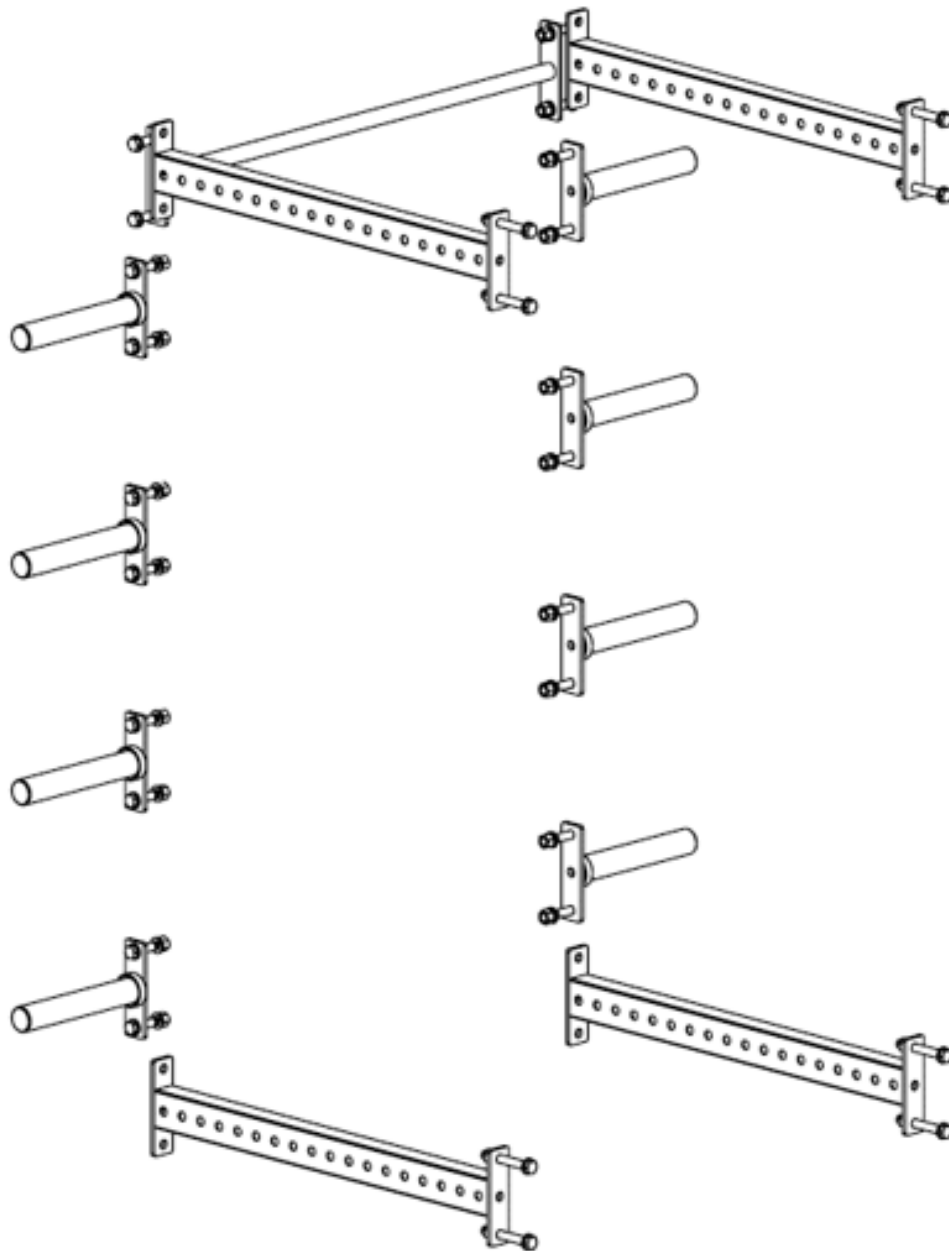

401284, 401285, 401282, 401283, 401798, 401799, 401800, 401801,
401802, 401803, 401804, 401805

Operator's Manual

Read the Operator's Manual entirely. When you see this symbol, the subsequent instructions and warnings are serious follow without exception. Your life and the lives of others depend on it!

24" OR 36" EXTENSION DEPTH PARTS DIAGRAM/EXPLODED VIEW

SHOWN WITH THE 36-INCH SIDE BRACES

KEY	BOX	DESCRIPTION	QTY
(1)	2	OPTIONAL 24" OR 36" SIDE BRACES	4
(2)	2	WEIGHT PLATE PEGS	8
(3)	2	1.25-IN STANDARD PULL-UP BAR	1

24" EXTENSION DEPTH EXPLODED VIEW

KEY	BOX	DESCRIPTION	QTY	KEY	BOX	DESCRIPTION	QTY
(1)	2	PULL UP BAR	1	(6)	2	FLAT WASHER 17*30*3	56
(2)	2	24" CONNECTING FRAME	4	(7)	2	SPRING WASHER 16	28
(3)	2	WEIGHT PLATE HOLDERS	8	(8)	2	M16 NUT	28
(4)	2	RUBBER CUSHION	8	(9)	2	HEX BOLT M16*120	8
(5)	2	48 END CAP	8	(10)	2	HEX BOLT M12*85	20

36" EXTENSION DEPTH EXPLODED VIEW

KEY	BOX	DESCRIPTION	QTY	KEY	BOX	DESCRIPTION	QTY
(1)	2	PULL UP BAR	1	(6)	2	FLAT WASHER 17*30*3	56
(2)	2	36" CONNECTING FRAME	4	(7)	2	SPRING WASHER 16	28
(3)	2	WEIGHT PLATE HOLDERS	8	(8)	2	M16 NUT	28
(4)	2	RUBBER CUSHION	8	(9)	2	HEX BOLT M16*120	8
(5)	2	48 END CAP	8	(10)	2	HEX BOLT M12*85	20