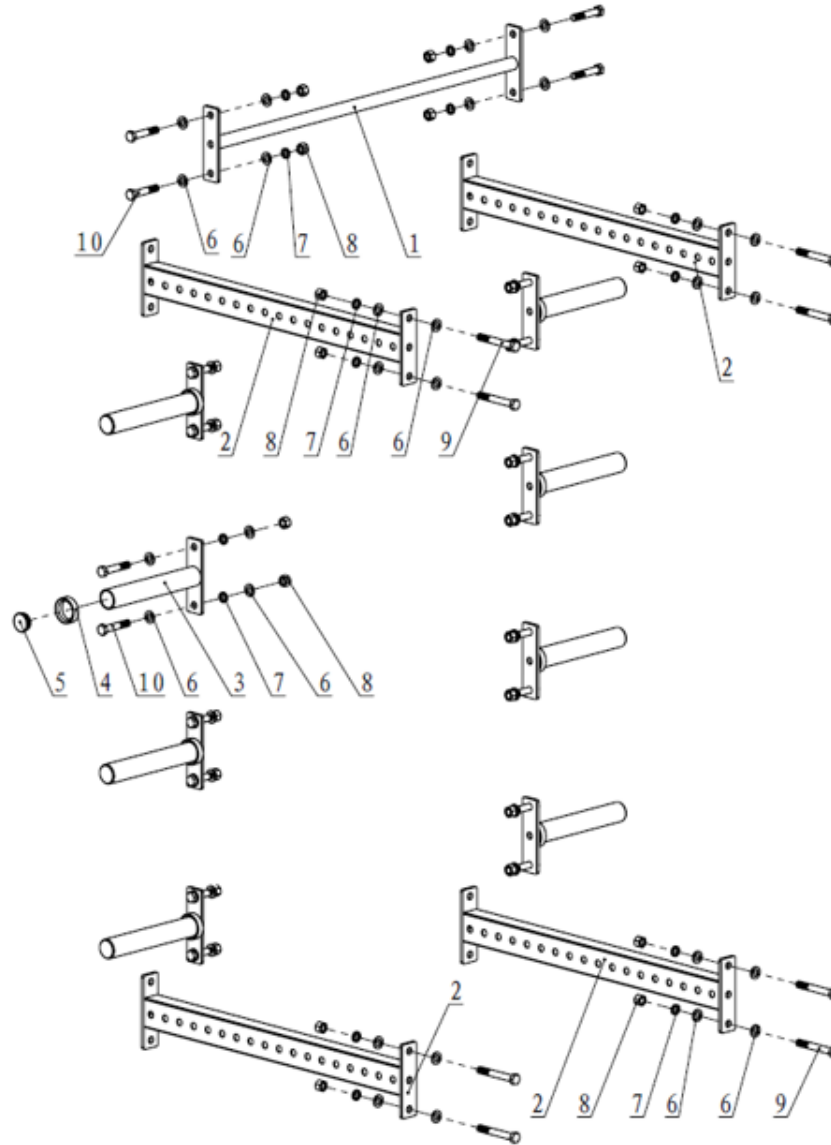

24" OR 36" EXTENSION DEPTH PARTS DIAGRAM/EXPLODED VIEW

SHOWN WITH THE 36-INCH SIDE BRACES

KEY	BOX	DESCRIPTION	QTY
(1)	2	OPTIONAL 24" OR 36" SIDE BRACES	4
(2)	2	WEIGHT PLATE PEGS	8
(3)	2	1.25-IN STANDARD PULL-UP BAR	1

24" EXTENSION DEPTH EXPLODED VIEW

KEY	BOX	DESCRIPTION	QTY	KEY	BOX	DESCRIPTION	QTY
(1)	2	PULL UP BAR	1	(6)	2	FLAT WASHER 17*30*3	56
(2)	2	24" CONNECTING FRAME	4	(7)	2	SPRING WASHER 16	28
(3)	2	WEIGHT PLATE HOLDERS	8	(8)	2	M16 NUT	28
(4)	2	RUBBER CUSHION	8	(9)	2	HEX BOLT M16*120	8
(5)	2	48 END CAP	8	(10)	2	HEX BOLT M12*85	20

36" EXTENSION DEPTH EXPLODED VIEW

KEY	BOX	DESCRIPTION	QTY	KEY	BOX	DESCRIPTION	QTY
(1)	2	PULL UP BAR	1	(6)	2	FLAT WASHER 17*30*3	56
(2)	2	36" CONNECTING FRAME	4	(7)	2	SPRING WASHER 16	28
(3)	2	WEIGHT PLATE HOLDERS	8	(8)	2	M16 NUT	28
(4)	2	RUBBER CUSHION	8	(9)	2	HEX BOLT M16*120	8
(5)	2	48 END CAP	8	(10)	2	HEX BOLT M12*85	20

ASSEMBLY INSTRUCTIONS

STEP 1

Install the 24" OR 36" CONNECTING FRAME (2) on the UPRIGHT FRAME, using the FLAT WASHER 17*30*3 (6), M16 NUT (8), 16 SPRING WASHER (7), and HEX BOLT M16*120 (9).

STEP 2

Connect the 24" or 36" CONNECTING FRAME (2) and the UPRIGHT FRAME, using FLAT WASHER 17*30*3 (6), M16 NUT (8), 16 SPRING WASHER (7), and HEX BOLT M16*110 (15).